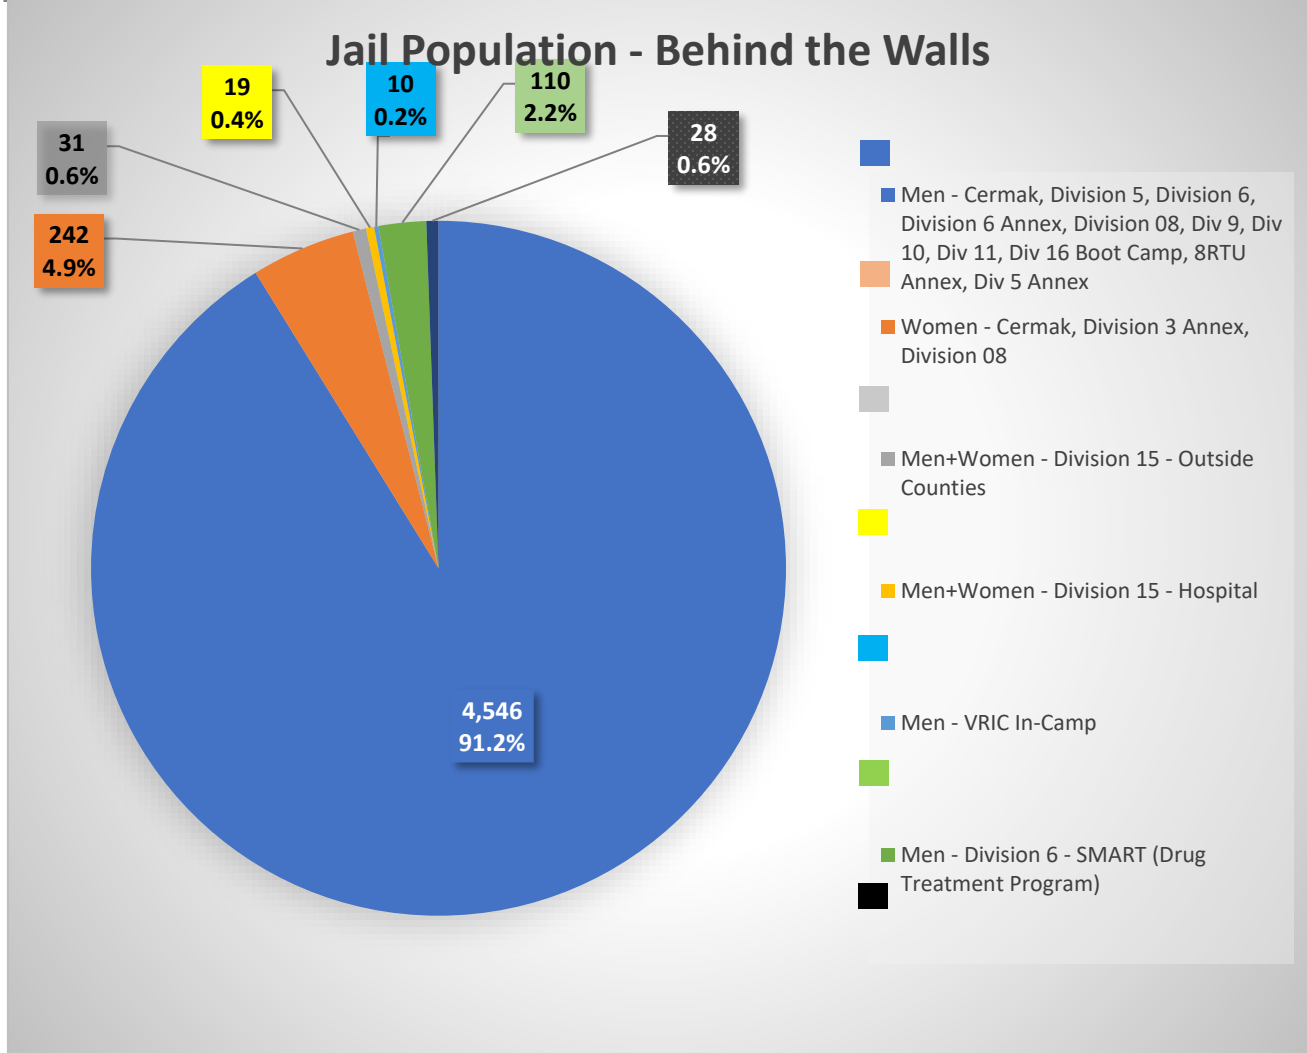

Sheriff's Daily Report

10/4/2024

Under the Custody of the Sheriff	
Total Male and Female	6,464
Jail Population	4,986
Community Corrections	1,478

Sheriff's Daily Report

10/4/2024

CCSO Population Demographics