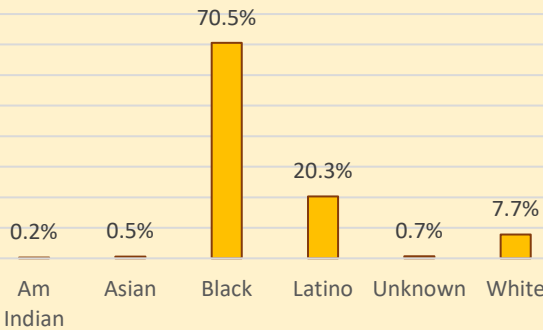

Sheriff's Daily Report

10/5/2024

Under the Custody of the Sheriff	
Total Male and Female	6,483
Jail Population	5,012
Community Corrections	1,471

Jail Population - Behind the Walls

Sheriff's Daily Report

10/5/2024

CCSO Population Demographics

In Confinement

Gender ID Distribution

Race Distribution

Age Distribution

Community Corrections

Gender ID Distribution

Race Distribution

Age Distribution