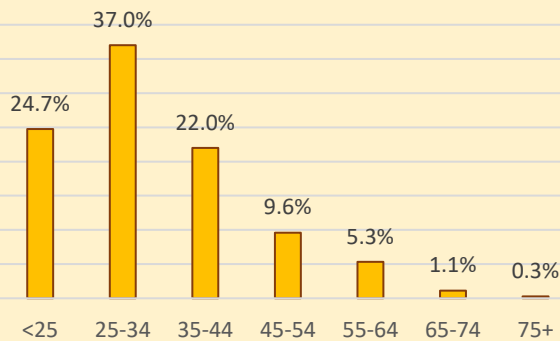

Sheriff's Daily Report

10/5/2024

Under the Custody of the Sheriff	
Total Male and Female	6,483
Jail Population	5,012
Community Corrections	1,471

Jail Population - Behind the Walls

Sheriff's Daily Report

10/5/2024

CCSO Population Demographics

In Confinement

Gender ID Distribution

Race Distribution

Age Distribution

Community Corrections

Gender ID Distribution

Race Distribution

Age Distribution