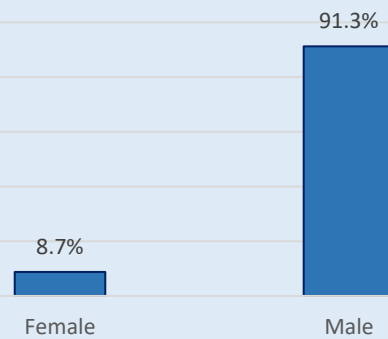

Sheriff's Daily Report

10/5/2024

Under the Custody of the Sheriff	
Total Male and Female	6,483
Jail Population	5,012
Community Corrections	1,471

Jail Population - Behind the Walls

Sheriff's Daily Report

10/5/2024

CCSO Population Demographics

In Confinement

Gender ID Distribution

Race Distribution

Age Distribution

Community Corrections

Gender ID Distribution

Race Distribution

Age Distribution