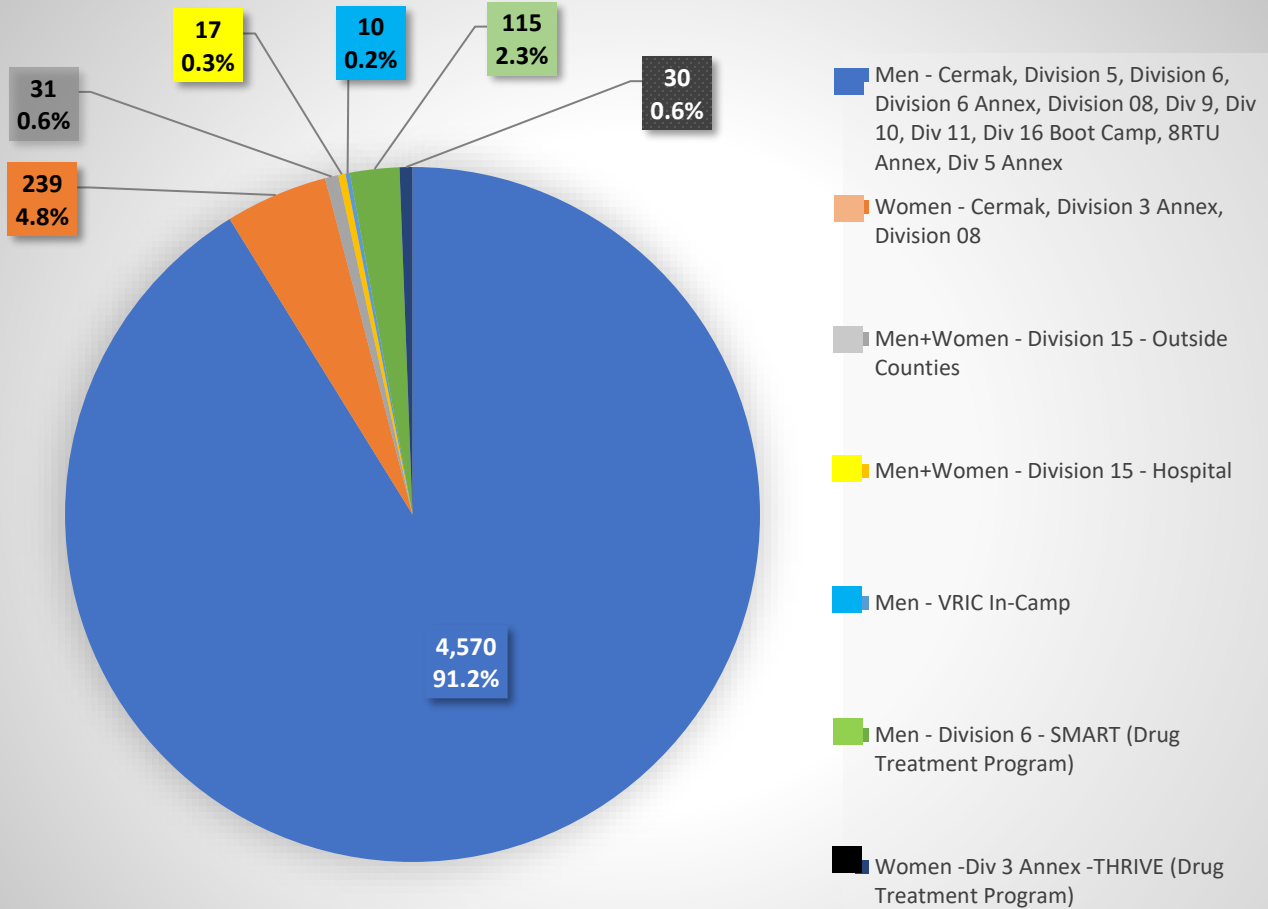

Sheriff's Daily Report

10/5/2024

Under the Custody of the Sheriff	
Total Male and Female	6,483
Jail Population	5,012
Community Corrections	1,471

Jail Population - Behind the Walls

Sheriff's Daily Report

10/5/2024

CCSO Population Demographics

In Confinement

Gender ID Distribution

Race Distribution

Age Distribution

Community Corrections

Gender ID Distribution

Race Distribution

Age Distribution