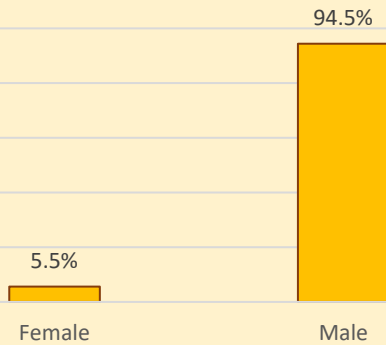

Sheriff's Daily Report

10/5/2024

Under the Custody of the Sheriff	
Total Male and Female	6,483
Jail Population	5,012
Community Corrections	1,471

Jail Population - Behind the Walls

Sheriff's Daily Report

10/5/2024

CCSO Population Demographics

In Confinement

Gender ID Distribution

Race Distribution

Age Distribution

Community Corrections

Gender ID Distribution

Race Distribution

Age Distribution