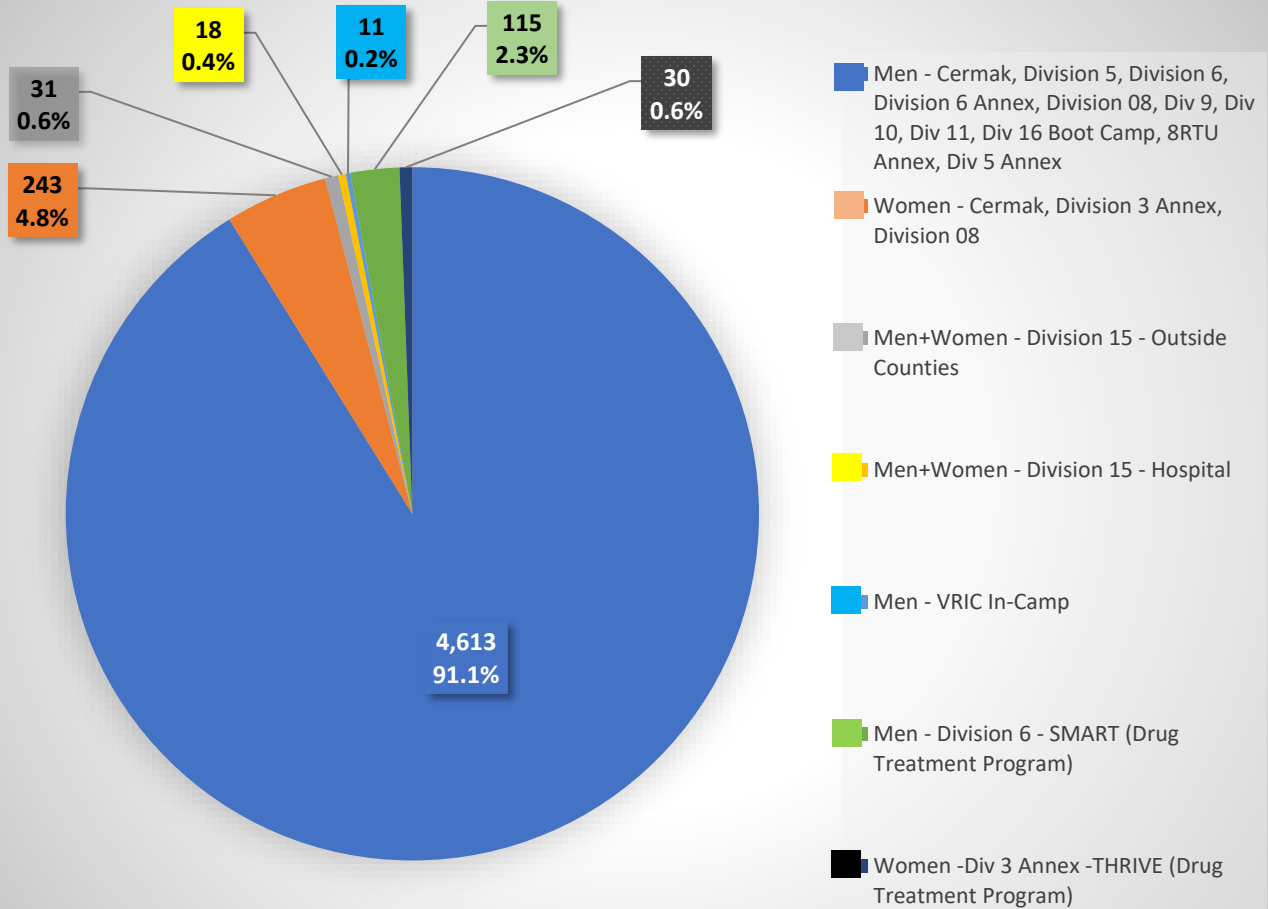

# Sheriff's Daily Report

10/8/2024

| Under the Custody of the Sheriff |       |
|----------------------------------|-------|
| Total Male and Female            | 6,553 |
| Jail Population                  | 5,061 |
| Community Corrections            | 1,492 |

## Jail Population - Behind the Walls

### In Confinement

Gender ID Distribution

Race Distribution

Age Distribution