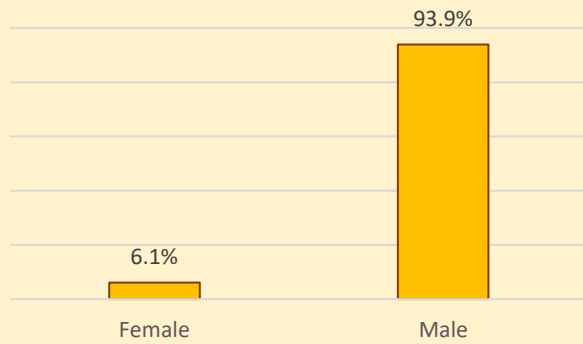

CCSO Population Demographics

In Confinement

Gender ID Distribution