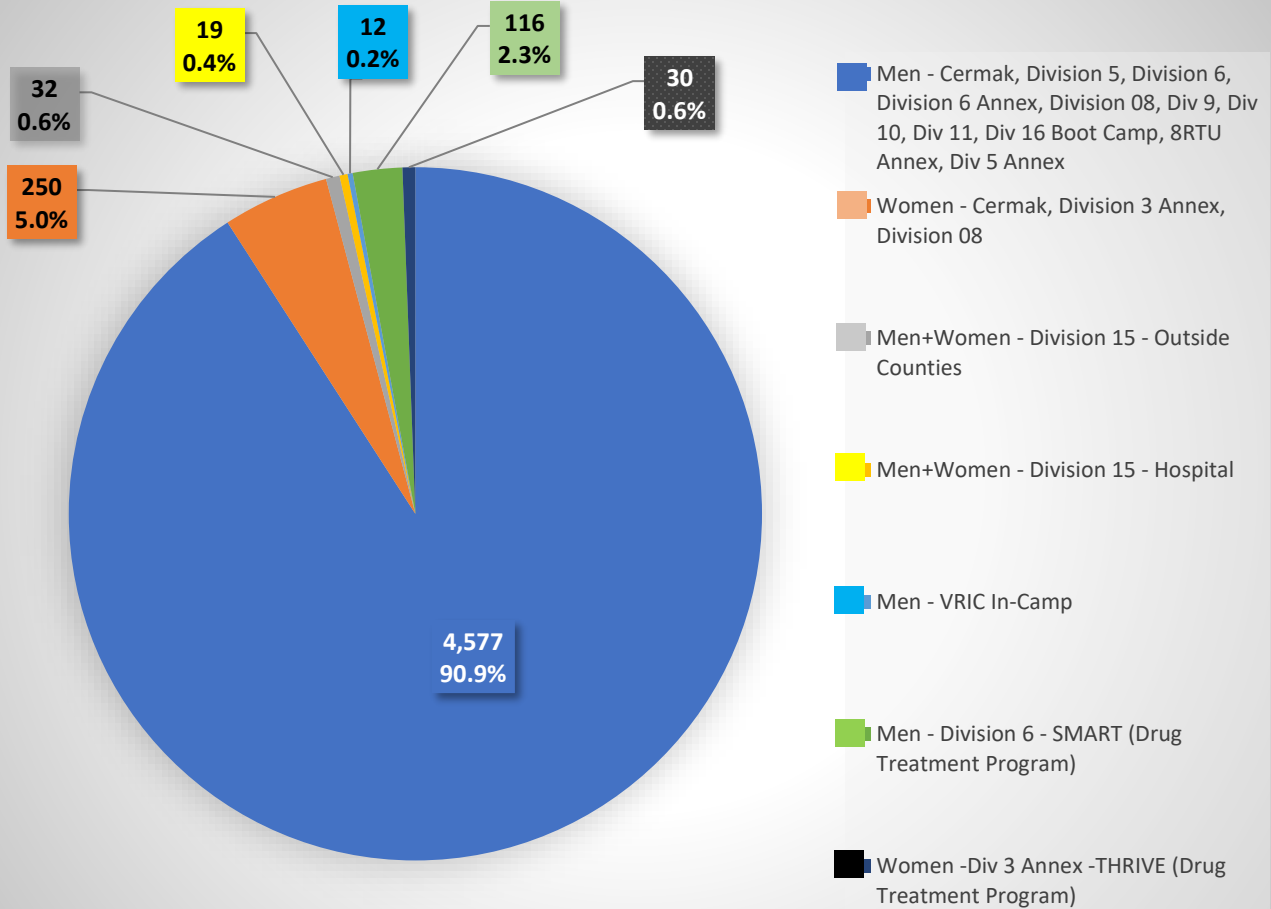

Sheriff's Daily Report

10/9/2024

Under the Custody of the Sheriff	
Total Male and Female	6,537
Jail Population	5,036
Community Corrections	1,501

Jail Population - Behind the Walls

Sheriff's Daily Report

10/9/2024

CCSO Population Demographics