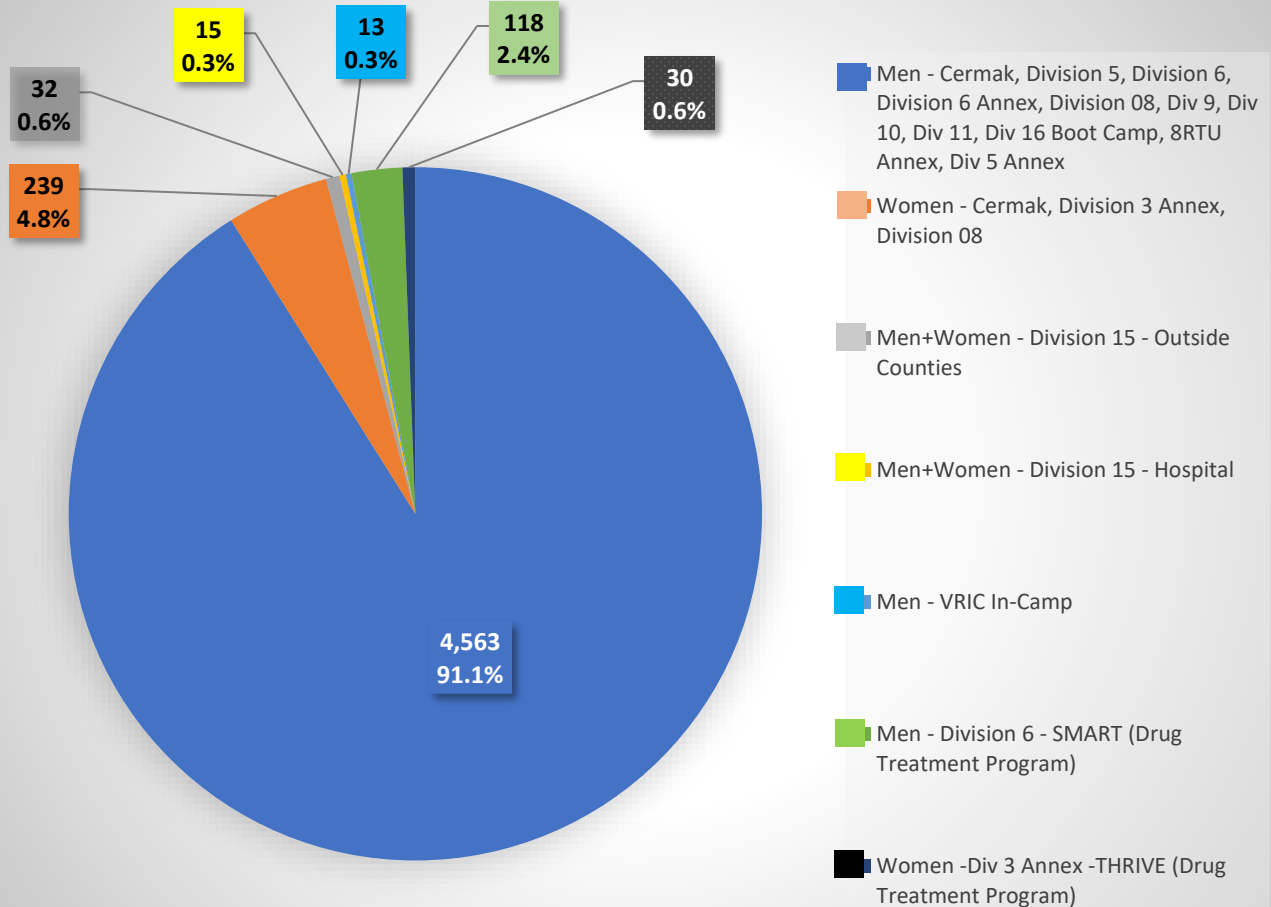

Sheriff's Daily Report

10/10/2024

Under the Custody of the Sheriff	
Total Male and Female	6,507
Jail Population	5,010
Community Corrections	1,497

Jail Population - Behind the Walls

Sheriff's Daily Report

10/10/2024

CCSO Population Demographics