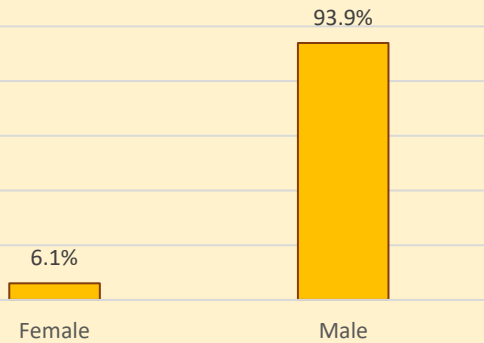

Sheriff's Daily Report

10/11/2024

Under the Custody of the Sheriff	
Total Male and Female	6,507
Jail Population	5,017
Community Corrections	1,490

Jail Population - Behind the Walls

Sheriff's Daily Report

10/11/2024

CCSO Population Demographics

In Confinement

Gender ID Distribution

Race Distribution

Age Distribution

Community Corrections

Gender ID Distribution

Race Distribution

Age Distribution