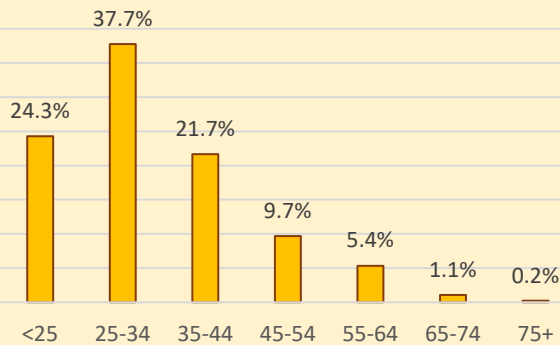

Sheriff's Daily Report

10/11/2024

Under the Custody of the Sheriff	
Total Male and Female	6,507
Jail Population	5,017
Community Corrections	1,490

Jail Population - Behind the Walls

Sheriff's Daily Report

10/11/2024

CCSO Population Demographics

In Confinement

Gender ID Distribution

Race Distribution

Age Distribution

Community Corrections

Gender ID Distribution

Race Distribution

Age Distribution