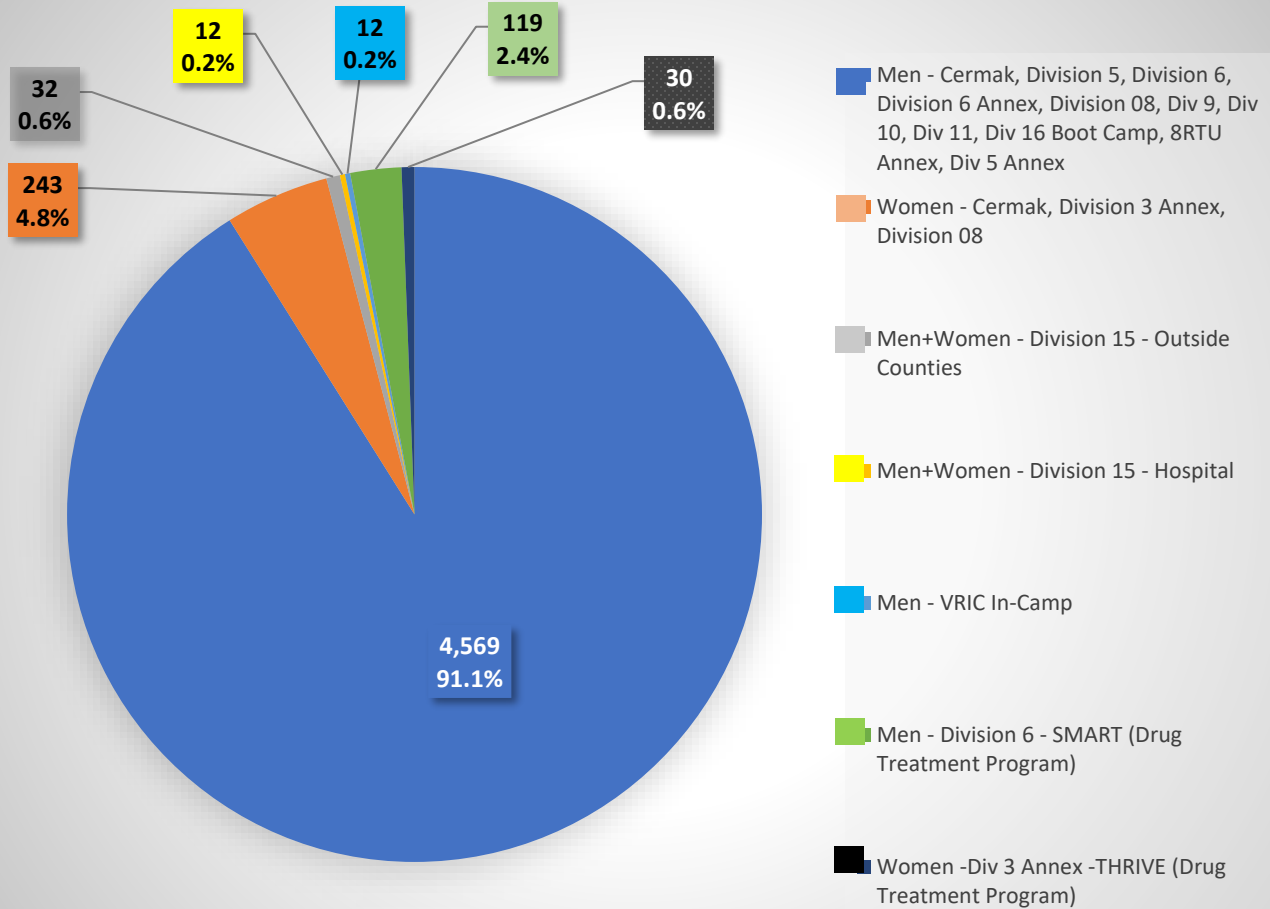

Sheriff's Daily Report

10/11/2024

Under the Custody of the Sheriff	
Total Male and Female	6,507
Jail Population	5,017
Community Corrections	1,490

Jail Population - Behind the Walls

Sheriff's Daily Report

10/11/2024

CCSO Population Demographics

In Confinement

Gender ID Distribution

Race Distribution

Age Distribution

Community Corrections

Gender ID Distribution

Race Distribution

Age Distribution