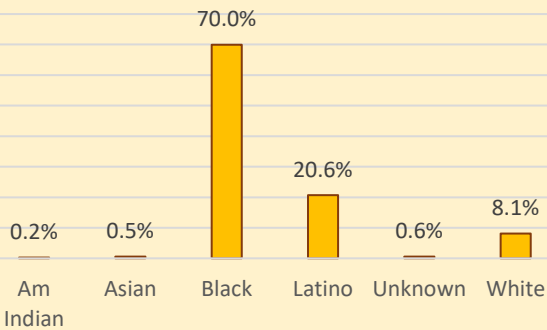

Sheriff's Daily Report

10/11/2024

Under the Custody of the Sheriff	
Total Male and Female	6,507
Jail Population	5,017
Community Corrections	1,490

Jail Population - Behind the Walls

Sheriff's Daily Report

10/11/2024

CCSO Population Demographics

In Confinement

Gender ID Distribution

Race Distribution

Age Distribution

Community Corrections

Gender ID Distribution

Race Distribution

Age Distribution