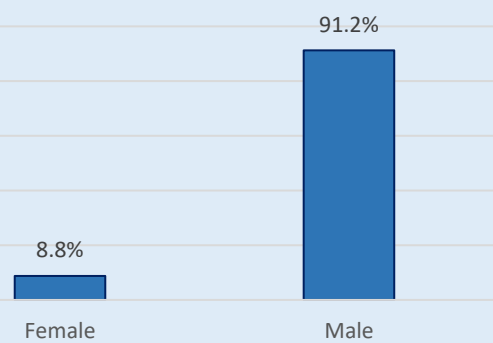

Sheriff's Daily Report

10/11/2024

Under the Custody of the Sheriff	
Total Male and Female	6,507
Jail Population	5,017
Community Corrections	1,490

Jail Population - Behind the Walls

Sheriff's Daily Report

10/11/2024

CCSO Population Demographics

In Confinement

Gender ID Distribution

Race Distribution

Age Distribution

Community Corrections

Gender ID Distribution

Race Distribution

Age Distribution