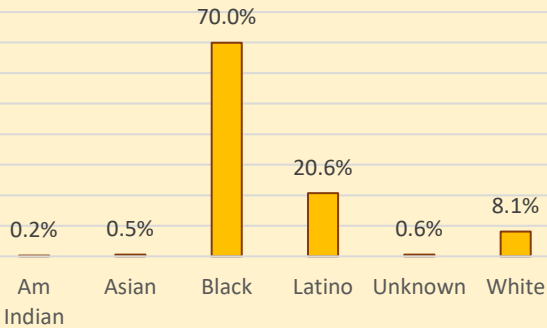

Sheriff's Daily Report

10/12/2024

Under the Custody of the Sheriff	
Total Male and Female	6,510
Jail Population	5,023
Community Corrections	1,487

Jail Population - Behind the Walls

Sheriff's Daily Report

10/12/2024

CCSO Population Demographics

In Confinement

Gender ID Distribution

Race Distribution

Age Distribution

Community Corrections

Gender ID Distribution

Race Distribution

Age Distribution