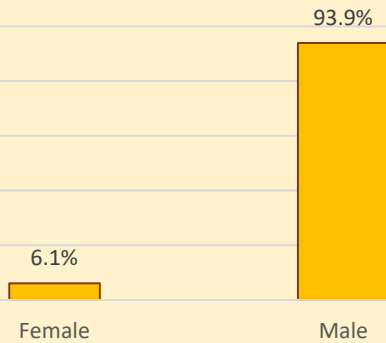

Sheriff's Daily Report

10/12/2024

Under the Custody of the Sheriff	
Total Male and Female	6,510
Jail Population	5,023
Community Corrections	1,487

Jail Population - Behind the Walls

Sheriff's Daily Report

10/12/2024

CCSO Population Demographics

In Confinement

Gender ID Distribution

Race Distribution

Age Distribution

Community Corrections

Gender ID Distribution

Race Distribution

Age Distribution