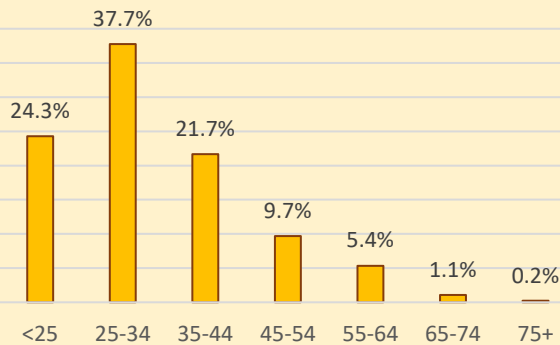

Sheriff's Daily Report

10/12/2024

Under the Custody of the Sheriff	
Total Male and Female	6,510
Jail Population	5,023
Community Corrections	1,487

Jail Population - Behind the Walls

Sheriff's Daily Report

10/12/2024

CCSO Population Demographics

In Confinement

Gender ID Distribution

Race Distribution

Age Distribution

Community Corrections

Gender ID Distribution

Race Distribution

Age Distribution