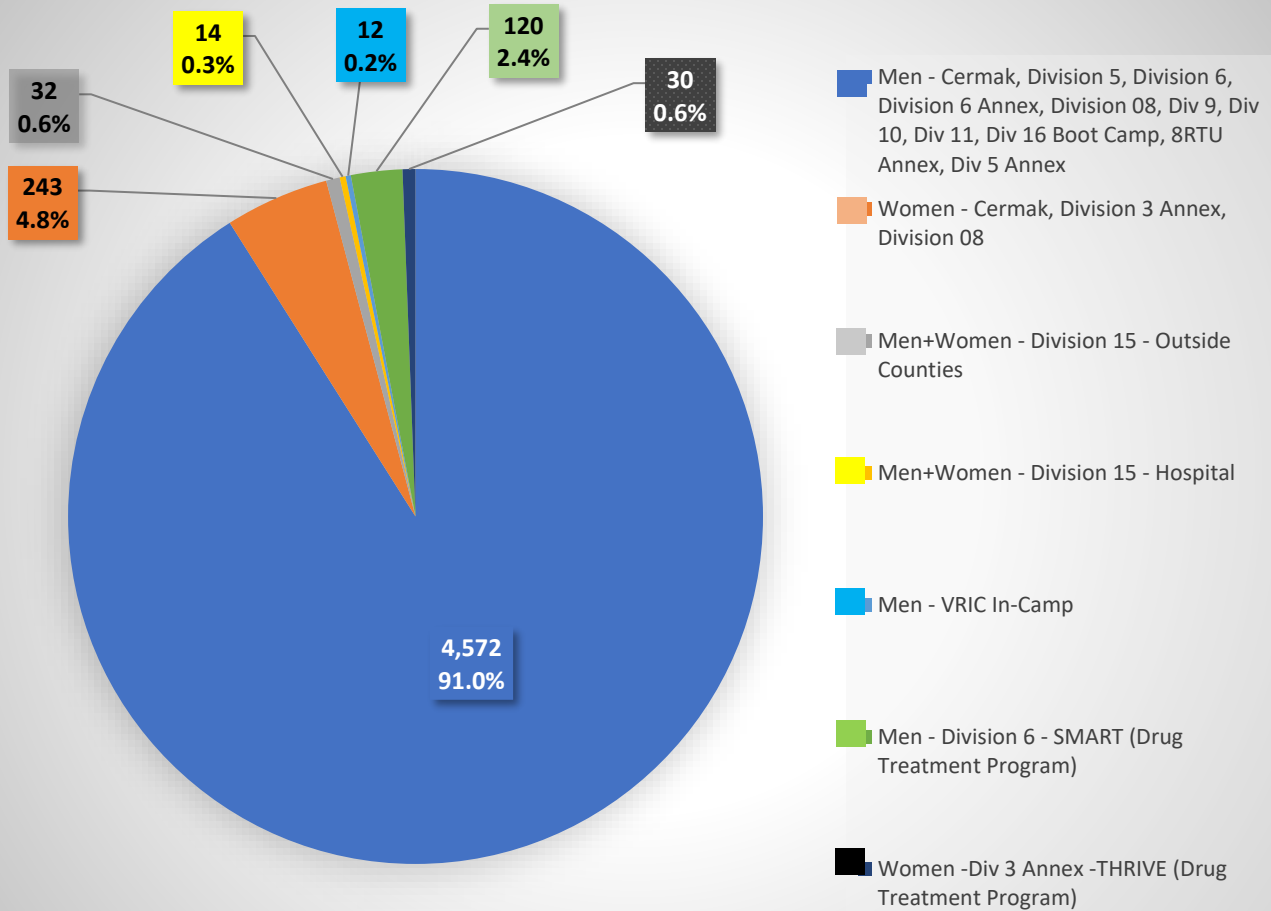

Sheriff's Daily Report

10/12/2024

Under the Custody of the Sheriff	
Total Male and Female	6,510
Jail Population	5,023
Community Corrections	1,487

Jail Population - Behind the Walls

Sheriff's Daily Report

10/12/2024

CCSO Population Demographics

In Confinement

Gender ID Distribution

Race Distribution

Age Distribution

Community Corrections

Gender ID Distribution

Race Distribution

Age Distribution