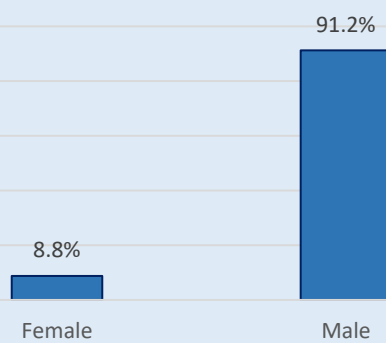

Sheriff's Daily Report

10/12/2024

Under the Custody of the Sheriff	
Total Male and Female	6,510
Jail Population	5,023
Community Corrections	1,487

Jail Population - Behind the Walls

Sheriff's Daily Report

10/12/2024

CCSO Population Demographics

In Confinement

Gender ID Distribution

Race Distribution

Age Distribution

Community Corrections

Gender ID Distribution

Race Distribution

Age Distribution