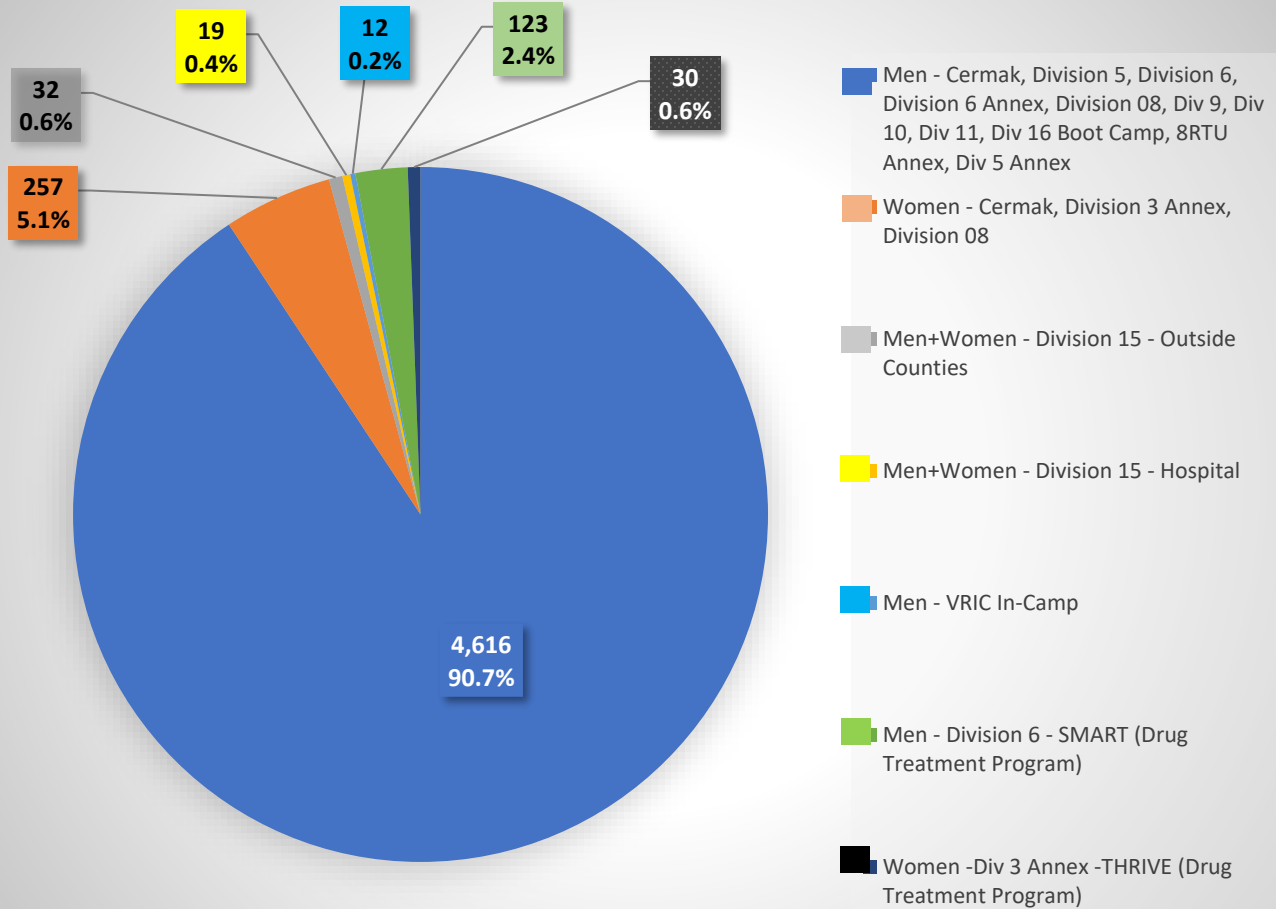

# Sheriff's Daily Report

## 10/13/2024

Under the Custody of the Sheriff	
Total Male and Female	6,575
Jail Population	5,089
Community Corrections	1,486

### Jail Population - Behind the Walls