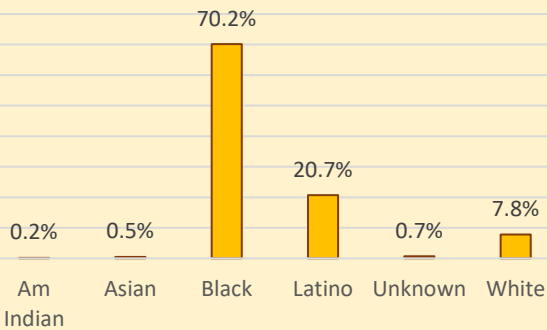

Sheriff's Daily Report

10/14/2024

Under the Custody of the Sheriff	
Total Male and Female	6,615
Jail Population	5,123
Community Corrections	1,492

Jail Population - Behind the Walls

Sheriff's Daily Report

10/14/2024

CCSO Population Demographics

In Confinement

Gender ID Distribution

Race Distribution

Age Distribution

Community Corrections

Gender ID Distribution

Race Distribution

Age Distribution