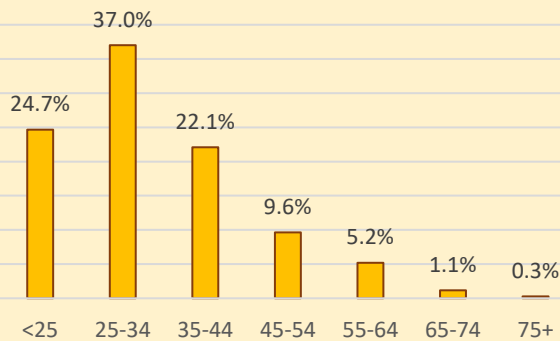

Sheriff's Daily Report

10/14/2024

Under the Custody of the Sheriff	
Total Male and Female	6,615
Jail Population	5,123
Community Corrections	1,492

Jail Population - Behind the Walls

Sheriff's Daily Report

10/14/2024

CCSO Population Demographics

In Confinement

Gender ID Distribution

Race Distribution

Age Distribution

Community Corrections

Gender ID Distribution

Race Distribution

Age Distribution