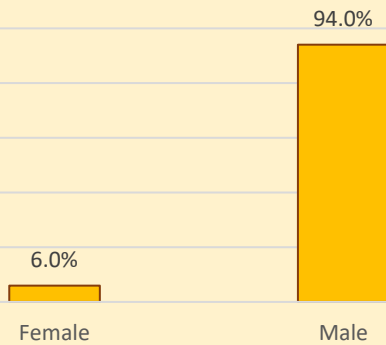

Sheriff's Daily Report

10/14/2024

Under the Custody of the Sheriff	
Total Male and Female	6,615
Jail Population	5,123
Community Corrections	1,492

Jail Population - Behind the Walls

Sheriff's Daily Report

10/14/2024

CCSO Population Demographics

In Confinement

Gender ID Distribution

Race Distribution

Age Distribution

Community Corrections

Gender ID Distribution

Race Distribution

Age Distribution