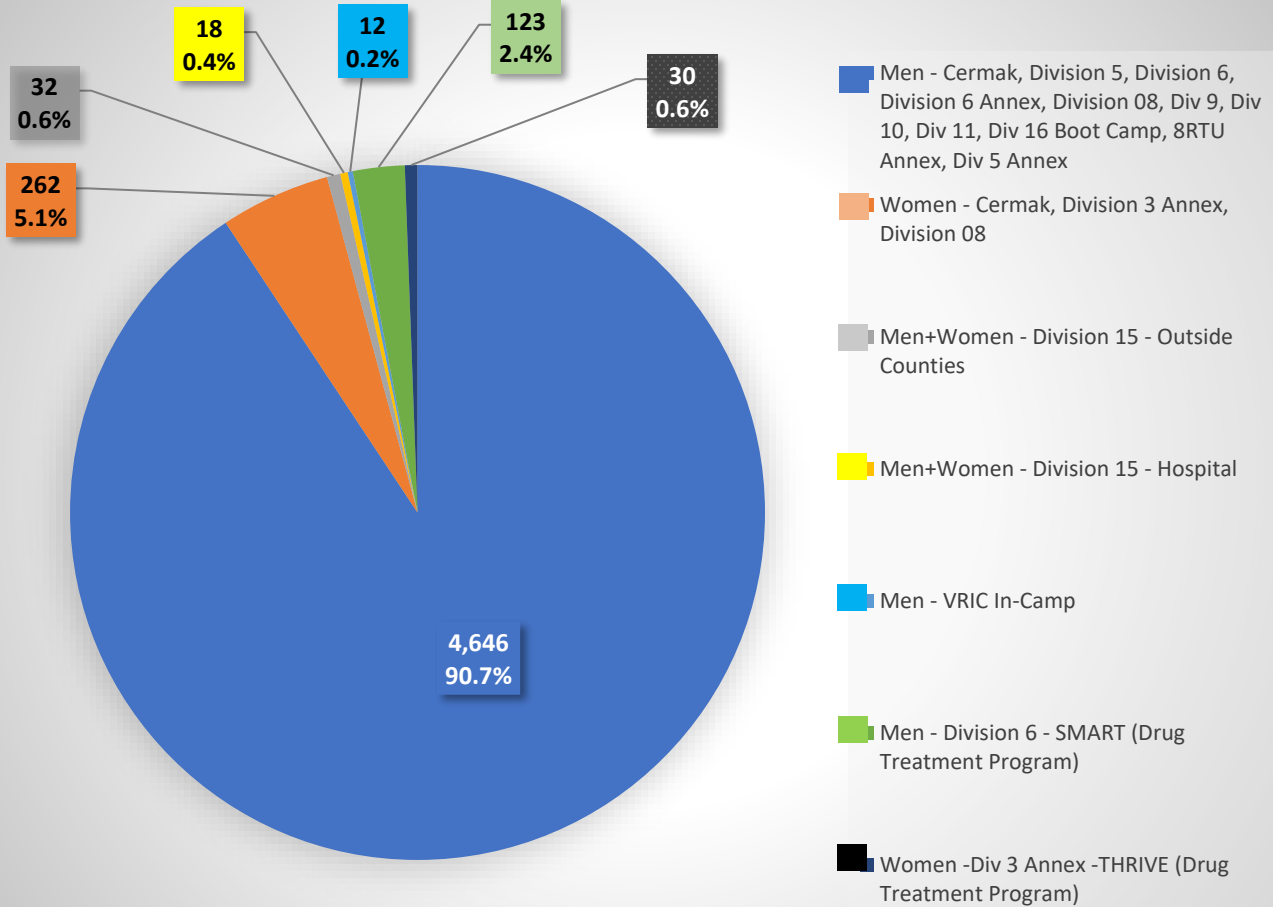

Sheriff's Daily Report

10/14/2024

Under the Custody of the Sheriff	
Total Male and Female	6,615
Jail Population	5,123
Community Corrections	1,492

Jail Population - Behind the Walls

Sheriff's Daily Report

10/14/2024

CCSO Population Demographics

In Confinement

Gender ID Distribution

Race Distribution

Age Distribution

Community Corrections

Gender ID Distribution

Race Distribution

Age Distribution