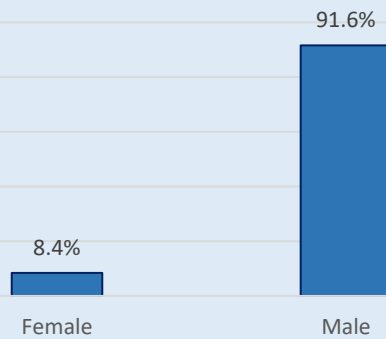

Sheriff's Daily Report

10/14/2024

Under the Custody of the Sheriff	
Total Male and Female	6,615
Jail Population	5,123
Community Corrections	1,492

Jail Population - Behind the Walls

Sheriff's Daily Report

10/14/2024

CCSO Population Demographics

In Confinement

Gender ID Distribution

Race Distribution

Age Distribution

Community Corrections

Gender ID Distribution

Race Distribution

Age Distribution