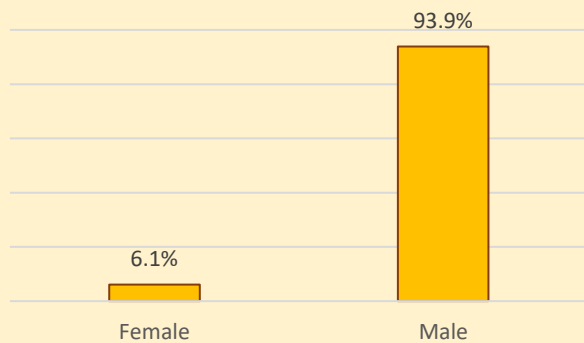

Sheriff's Daily Report

10/15/2024

Under the Custody of the Sheriff	
Total Male and Female	6,582
Jail Population	5,084
Community Corrections	1,498

Jail Population - Behind the Walls

Sheriff's Daily Report

10/15/2024

CCSO Population Demographics

In Confinement

Gender ID Distribution

Race Distribution

Age Distribution

Community Corrections

Gender ID Distribution

Race Distribution

Age Distribution