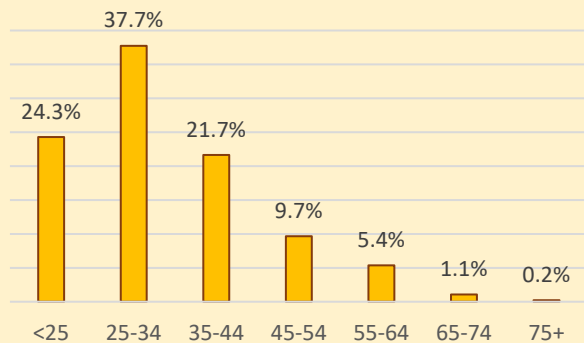

Sheriff's Daily Report

10/15/2024

Under the Custody of the Sheriff	
Total Male and Female	6,582
Jail Population	5,084
Community Corrections	1,498

Jail Population - Behind the Walls

Sheriff's Daily Report

10/15/2024

CCSO Population Demographics

In Confinement

Gender ID Distribution

Race Distribution

Age Distribution

Community Corrections

Gender ID Distribution

Race Distribution

Age Distribution