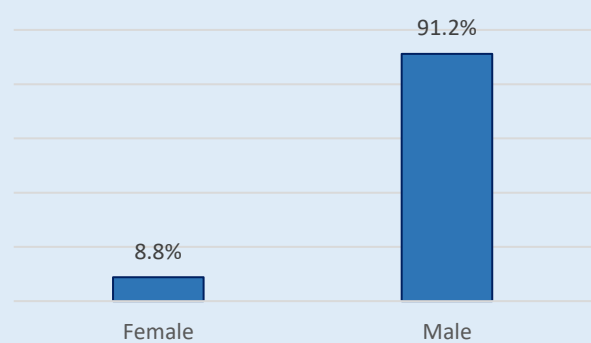

Sheriff's Daily Report

10/15/2024

Under the Custody of the Sheriff	
Total Male and Female	6,582
Jail Population	5,084
Community Corrections	1,498

Jail Population - Behind the Walls

Sheriff's Daily Report

10/15/2024

CCSO Population Demographics

In Confinement

Gender ID Distribution

Race Distribution

Age Distribution

Community Corrections

Gender ID Distribution

Race Distribution

Age Distribution