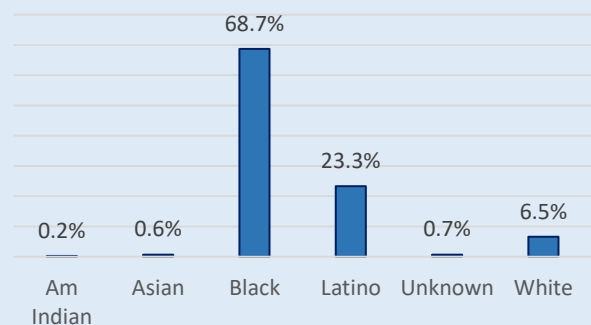

Sheriff's Daily Report

10/15/2024

Under the Custody of the Sheriff	
Total Male and Female	6,582
Jail Population	5,084
Community Corrections	1,498

Jail Population - Behind the Walls

Sheriff's Daily Report

10/15/2024

CCSO Population Demographics

In Confinement

Gender ID Distribution

Race Distribution

Age Distribution

Community Corrections

Gender ID Distribution

Race Distribution

Age Distribution