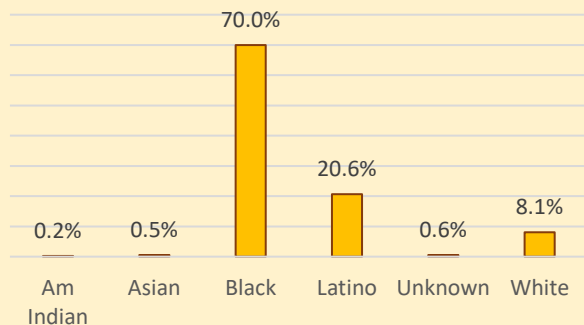

Sheriff's Daily Report

10/15/2024

Under the Custody of the Sheriff	
Total Male and Female	6,582
Jail Population	5,084
Community Corrections	1,498

Jail Population - Behind the Walls

Sheriff's Daily Report

10/15/2024

CCSO Population Demographics

In Confinement

Gender ID Distribution

Race Distribution

Age Distribution

Community Corrections

Gender ID Distribution

Race Distribution

Age Distribution