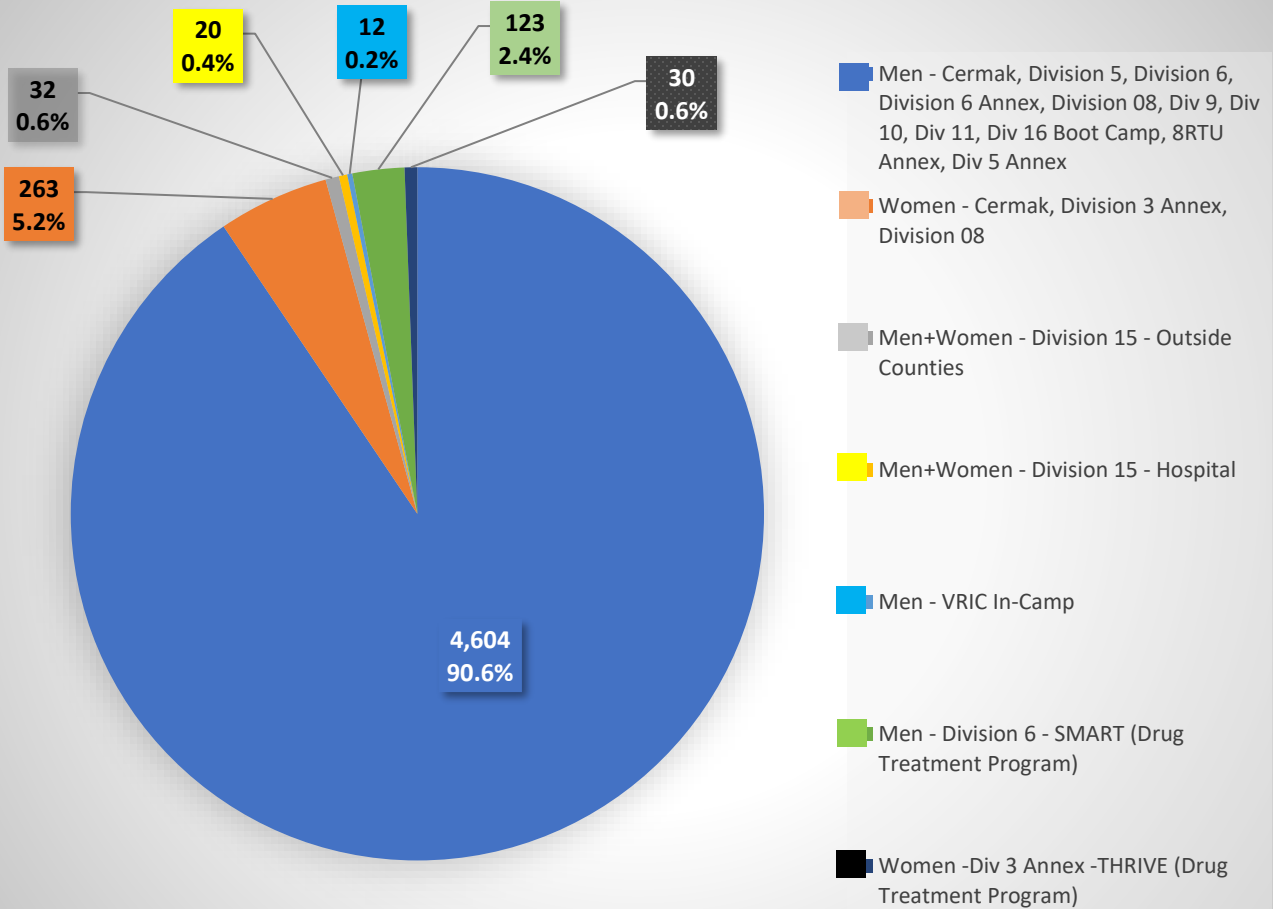

Sheriff's Daily Report

10/15/2024

Under the Custody of the Sheriff	
Total Male and Female	6,582
Jail Population	5,084
Community Corrections	1,498

Jail Population - Behind the Walls

Sheriff's Daily Report

10/15/2024

CCSO Population Demographics

In Confinement

Gender ID Distribution

Race Distribution

Age Distribution

Community Corrections

Gender ID Distribution

Race Distribution

Age Distribution