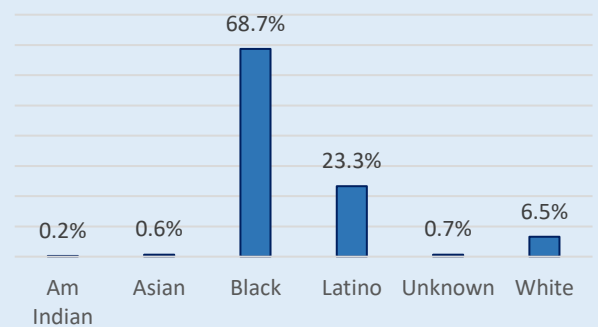

Sheriff's Daily Report

10/16/2024

Under the Custody of the Sheriff	
Total Male and Female	6,565
Jail Population	5,068
Community Corrections	1,497

Jail Population - Behind the Walls

Sheriff's Daily Report

10/16/2024

CCSO Population Demographics

In Confinement

Gender ID Distribution

Race Distribution

Age Distribution

Community Corrections

Gender ID Distribution

Race Distribution

Age Distribution