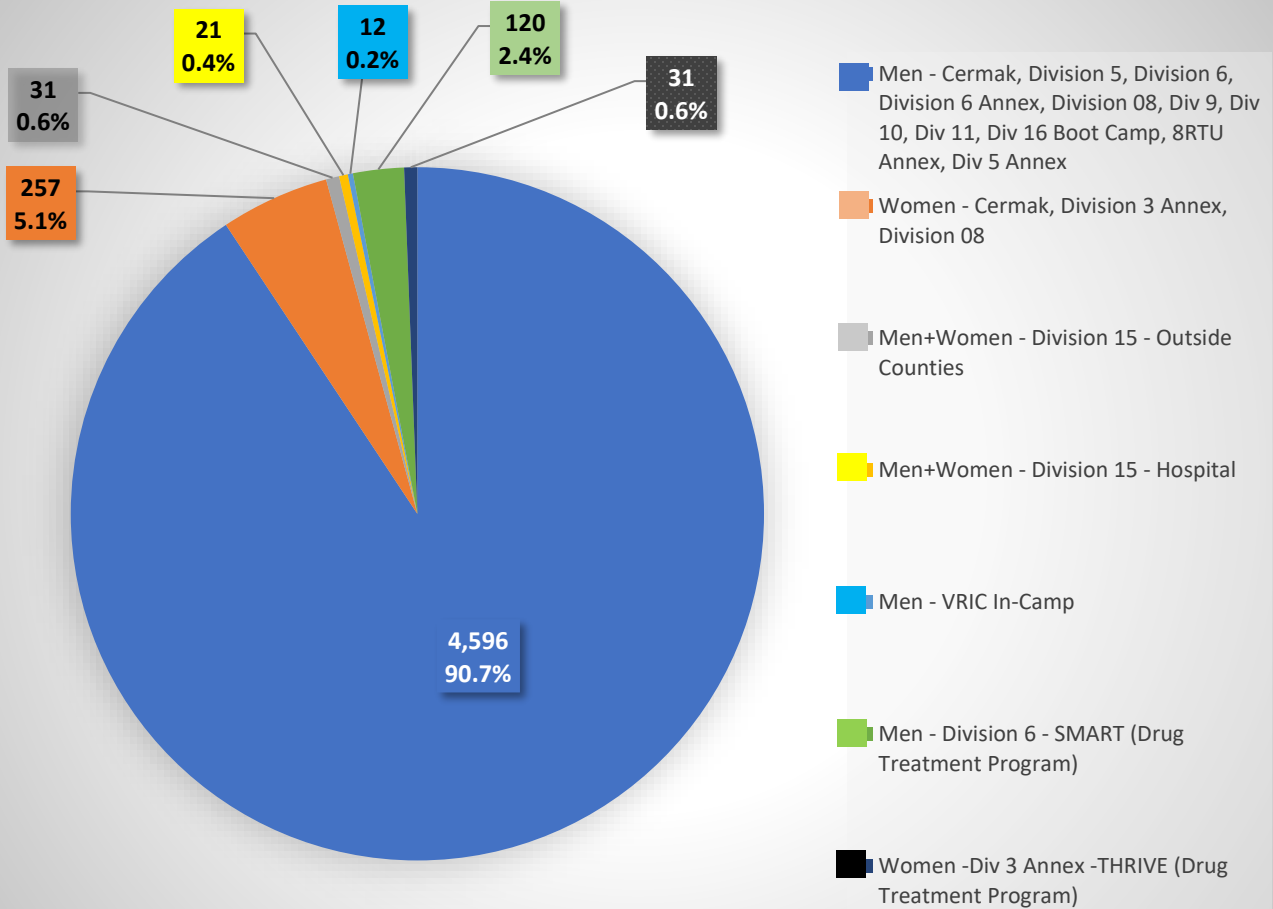

Sheriff's Daily Report

10/16/2024

Under the Custody of the Sheriff	
Total Male and Female	6,565
Jail Population	5,068
Community Corrections	1,497

Jail Population - Behind the Walls

Sheriff's Daily Report

10/16/2024

CCSO Population Demographics

In Confinement

Gender ID Distribution

Race Distribution

Age Distribution

Community Corrections

Gender ID Distribution

Race Distribution

Age Distribution