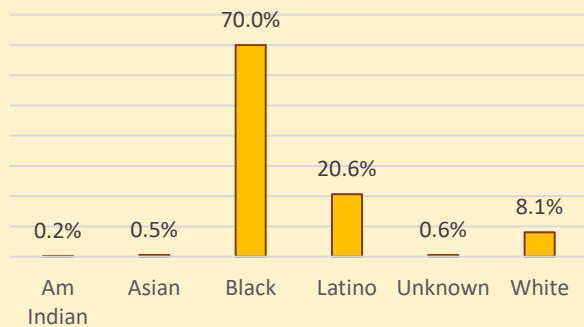

Sheriff's Daily Report

10/16/2024

Under the Custody of the Sheriff	
Total Male and Female	6,565
Jail Population	5,068
Community Corrections	1,497

Jail Population - Behind the Walls

Sheriff's Daily Report

10/16/2024

CCSO Population Demographics

In Confinement

Gender ID Distribution

Race Distribution

Age Distribution

Community Corrections

Gender ID Distribution

Race Distribution

Age Distribution