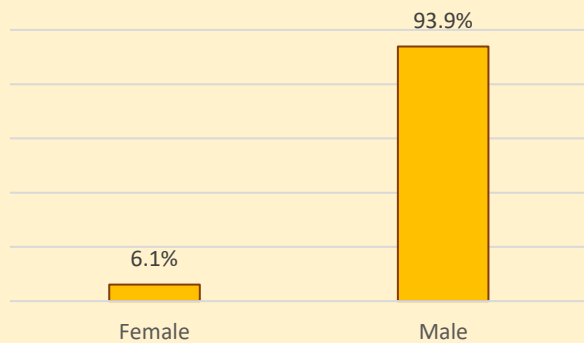

Sheriff's Daily Report

10/16/2024

Under the Custody of the Sheriff	
Total Male and Female	6,565
Jail Population	5,068
Community Corrections	1,497

Jail Population - Behind the Walls

Sheriff's Daily Report

10/16/2024

CCSO Population Demographics

In Confinement

Gender ID Distribution

Race Distribution

Age Distribution

Community Corrections

Gender ID Distribution

Race Distribution

Age Distribution