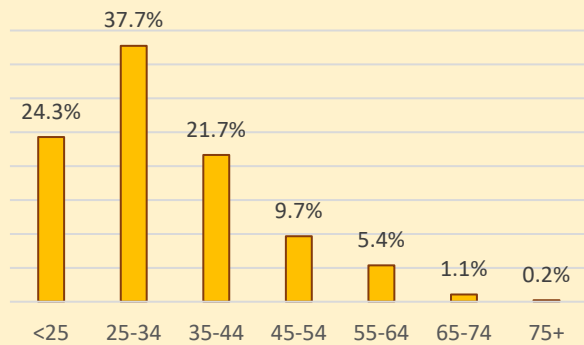

Sheriff's Daily Report

10/16/2024

Under the Custody of the Sheriff	
Total Male and Female	6,565
Jail Population	5,068
Community Corrections	1,497

Jail Population - Behind the Walls

Sheriff's Daily Report

10/16/2024

CCSO Population Demographics

In Confinement

Gender ID Distribution

Race Distribution

Age Distribution

Community Corrections

Gender ID Distribution

Race Distribution

Age Distribution