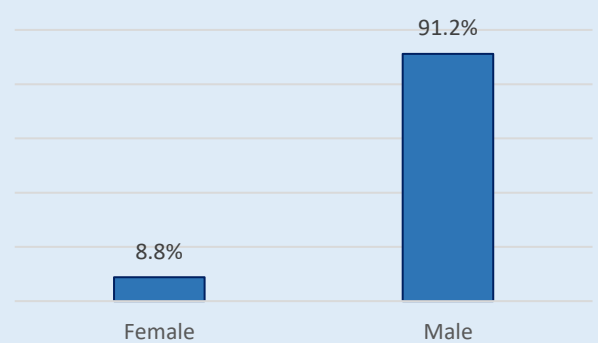

Sheriff's Daily Report

10/16/2024

Under the Custody of the Sheriff	
Total Male and Female	6,565
Jail Population	5,068
Community Corrections	1,497

Jail Population - Behind the Walls

Sheriff's Daily Report

10/16/2024

CCSO Population Demographics

In Confinement

Gender ID Distribution

Race Distribution

Age Distribution

Community Corrections

Gender ID Distribution

Race Distribution

Age Distribution