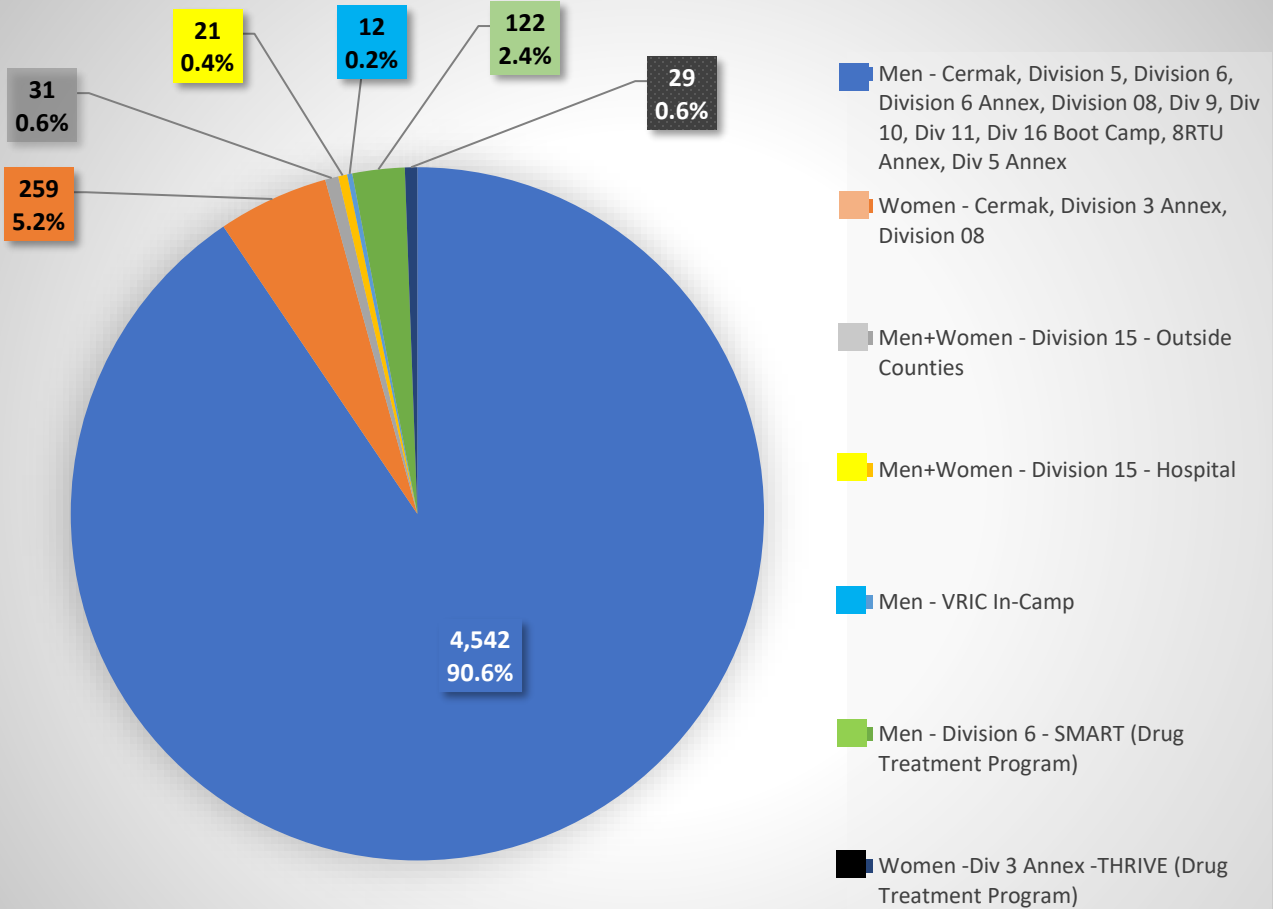

Sheriff's Daily Report

10/17/2024

Under the Custody of the Sheriff	
Total Male and Female	6,522
Jail Population	5,016
Community Corrections	1,506

Jail Population - Behind the Walls

Sheriff's Daily Report

10/17/2024

CCSO Population Demographics