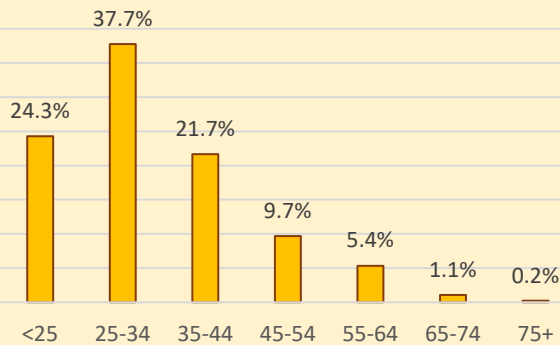

Sheriff's Daily Report

10/18/2024

Under the Custody of the Sheriff	
Total Male and Female	6,515
Jail Population	5,021
Community Corrections	1,494

Jail Population - Behind the Walls

Sheriff's Daily Report

10/18/2024

CCSO Population Demographics

In Confinement

Gender ID Distribution

Race Distribution

Age Distribution

Community Corrections

Gender ID Distribution

Race Distribution

Age Distribution