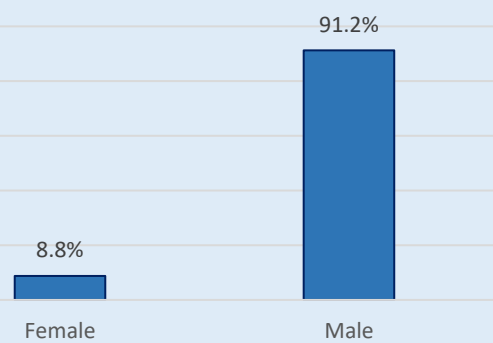

Sheriff's Daily Report

10/18/2024

Under the Custody of the Sheriff	
Total Male and Female	6,515
Jail Population	5,021
Community Corrections	1,494

Jail Population - Behind the Walls

Sheriff's Daily Report

10/18/2024

CCSO Population Demographics

In Confinement

Gender ID Distribution

Race Distribution

Age Distribution

Community Corrections

Gender ID Distribution

Race Distribution

Age Distribution