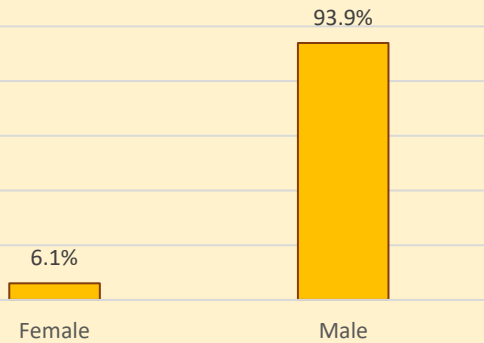

Sheriff's Daily Report

10/18/2024

Under the Custody of the Sheriff	
Total Male and Female	6,515
Jail Population	5,021
Community Corrections	1,494

Jail Population - Behind the Walls

Sheriff's Daily Report

10/18/2024

CCSO Population Demographics

In Confinement

Gender ID Distribution

Race Distribution

Age Distribution

Community Corrections

Gender ID Distribution

Race Distribution

Age Distribution