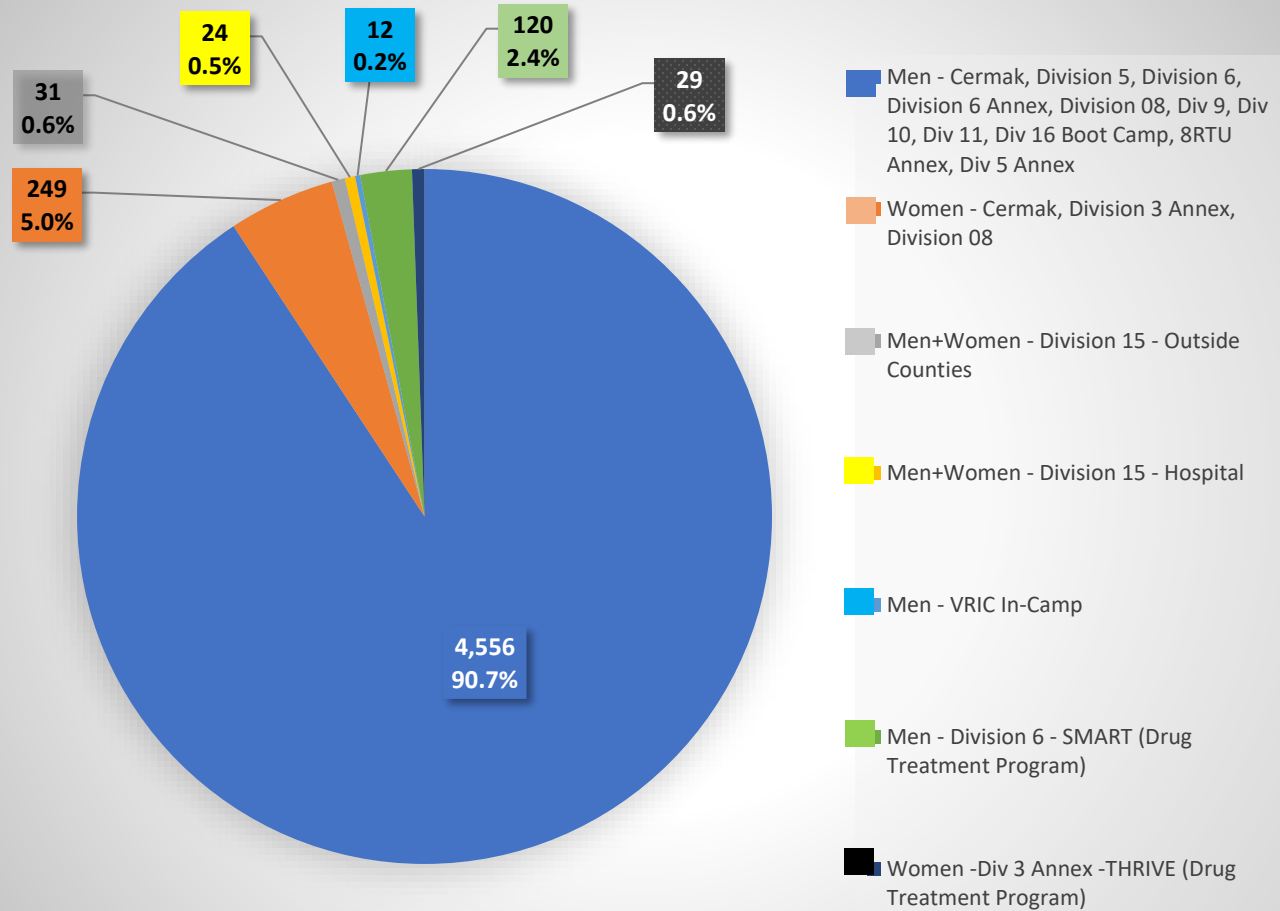

Sheriff's Daily Report

10/18/2024

Under the Custody of the Sheriff	
Total Male and Female	6,515
Jail Population	5,021
Community Corrections	1,494

Jail Population - Behind the Walls

Sheriff's Daily Report

10/18/2024

CCSO Population Demographics

In Confinement

Gender ID Distribution

Race Distribution

Age Distribution

Community Corrections

Gender ID Distribution

Race Distribution

Age Distribution