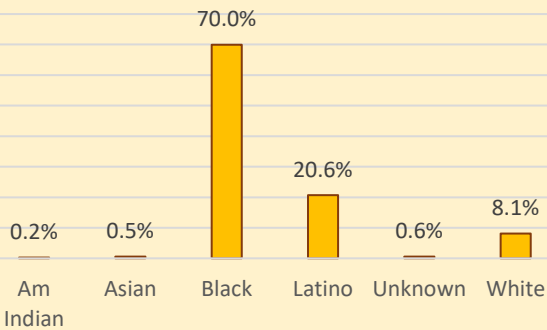

Sheriff's Daily Report

10/18/2024

Under the Custody of the Sheriff	
Total Male and Female	6,515
Jail Population	5,021
Community Corrections	1,494

Jail Population - Behind the Walls

Sheriff's Daily Report

10/18/2024

CCSO Population Demographics

In Confinement

Gender ID Distribution

Race Distribution

Age Distribution

Community Corrections

Gender ID Distribution

Race Distribution

Age Distribution