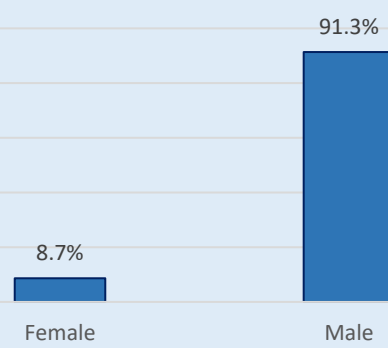

Sheriff's Daily Report

10/19/2024

Under the Custody of the Sheriff	
Total Male and Female	6,528
Jail Population	5,030
Community Corrections	1,498

Jail Population - Behind the Walls

Sheriff's Daily Report

10/19/2024

CCSO Population Demographics

In Confinement

Gender ID Distribution

Race Distribution

Age Distribution

Community Corrections

Gender ID Distribution

Race Distribution

Age Distribution