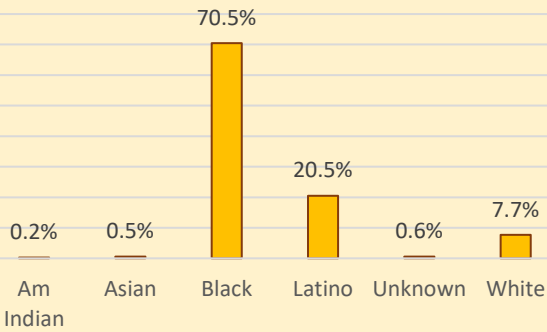

Sheriff's Daily Report

10/19/2024

Under the Custody of the Sheriff	
Total Male and Female	6,528
Jail Population	5,030
Community Corrections	1,498

Jail Population - Behind the Walls

Sheriff's Daily Report

10/19/2024

CCSO Population Demographics

In Confinement

Gender ID Distribution

Race Distribution

Age Distribution

Community Corrections

Gender ID Distribution

Race Distribution

Age Distribution