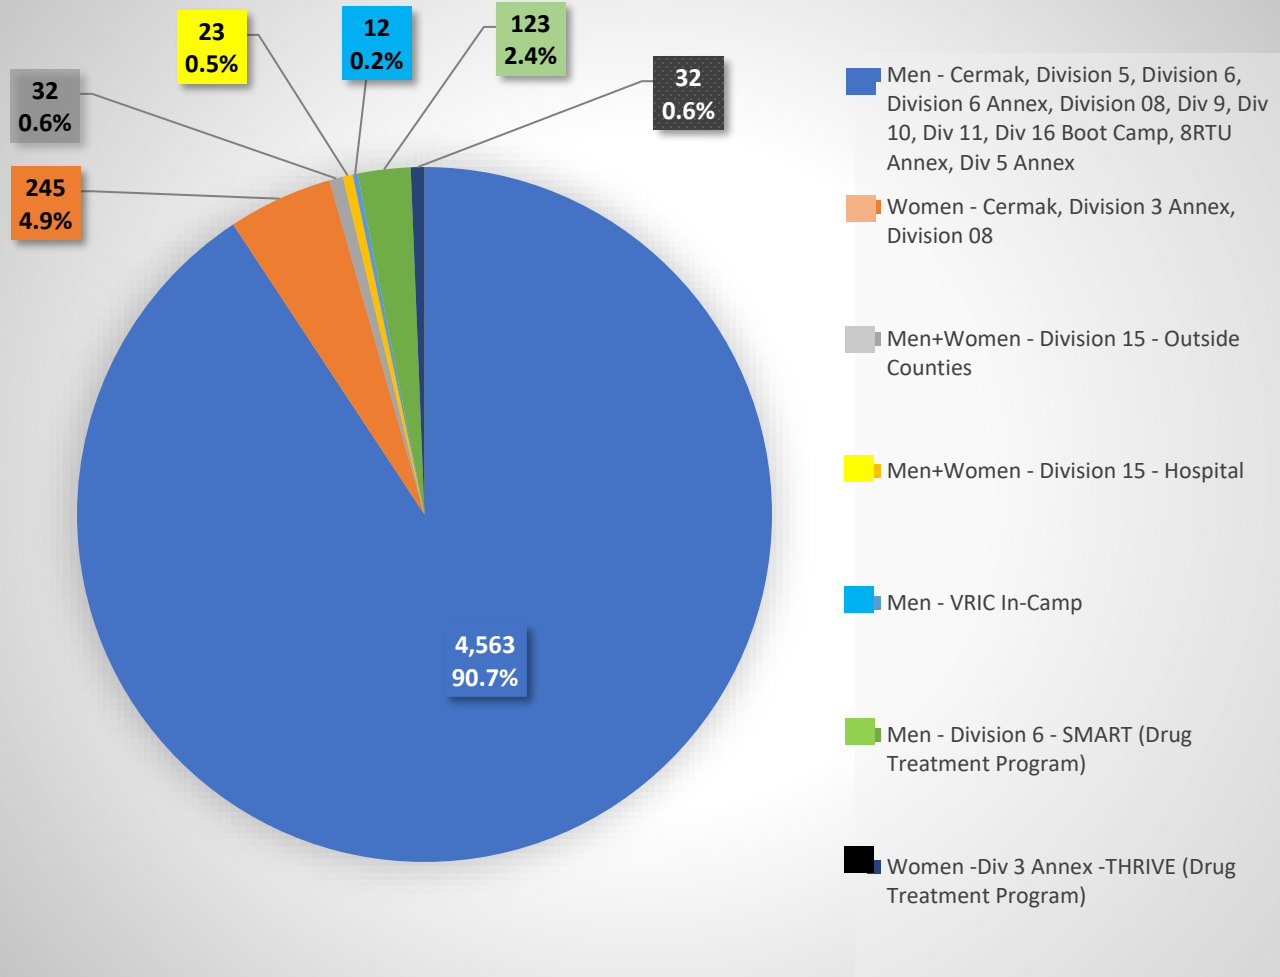

Sheriff's Daily Report

10/19/2024

Under the Custody of the Sheriff	
Total Male and Female	6,528
Jail Population	5,030
Community Corrections	1,498

Jail Population - Behind the Walls

Sheriff's Daily Report

10/19/2024

CCSO Population Demographics

In Confinement

Gender ID Distribution

Race Distribution

Age Distribution

Community Corrections

Gender ID Distribution

Race Distribution

Age Distribution