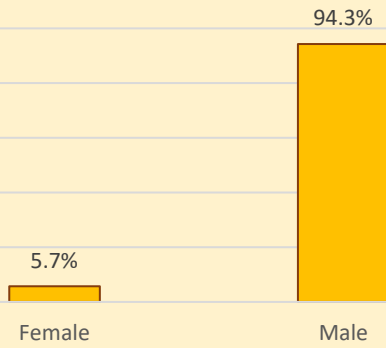

Sheriff's Daily Report

10/19/2024

Under the Custody of the Sheriff	
Total Male and Female	6,528
Jail Population	5,030
Community Corrections	1,498

Jail Population - Behind the Walls

Sheriff's Daily Report

10/19/2024

CCSO Population Demographics

In Confinement

Gender ID Distribution

Race Distribution

Age Distribution

Community Corrections

Gender ID Distribution

Race Distribution

Age Distribution