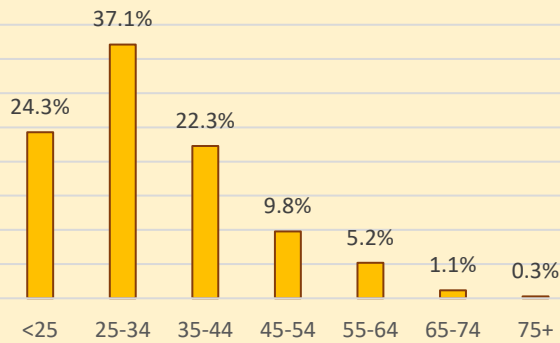

Sheriff's Daily Report

10/19/2024

Under the Custody of the Sheriff	
Total Male and Female	6,528
Jail Population	5,030
Community Corrections	1,498

Jail Population - Behind the Walls

Sheriff's Daily Report

10/19/2024

CCSO Population Demographics

In Confinement

Gender ID Distribution

Race Distribution

Age Distribution

Community Corrections

Gender ID Distribution

Race Distribution

Age Distribution