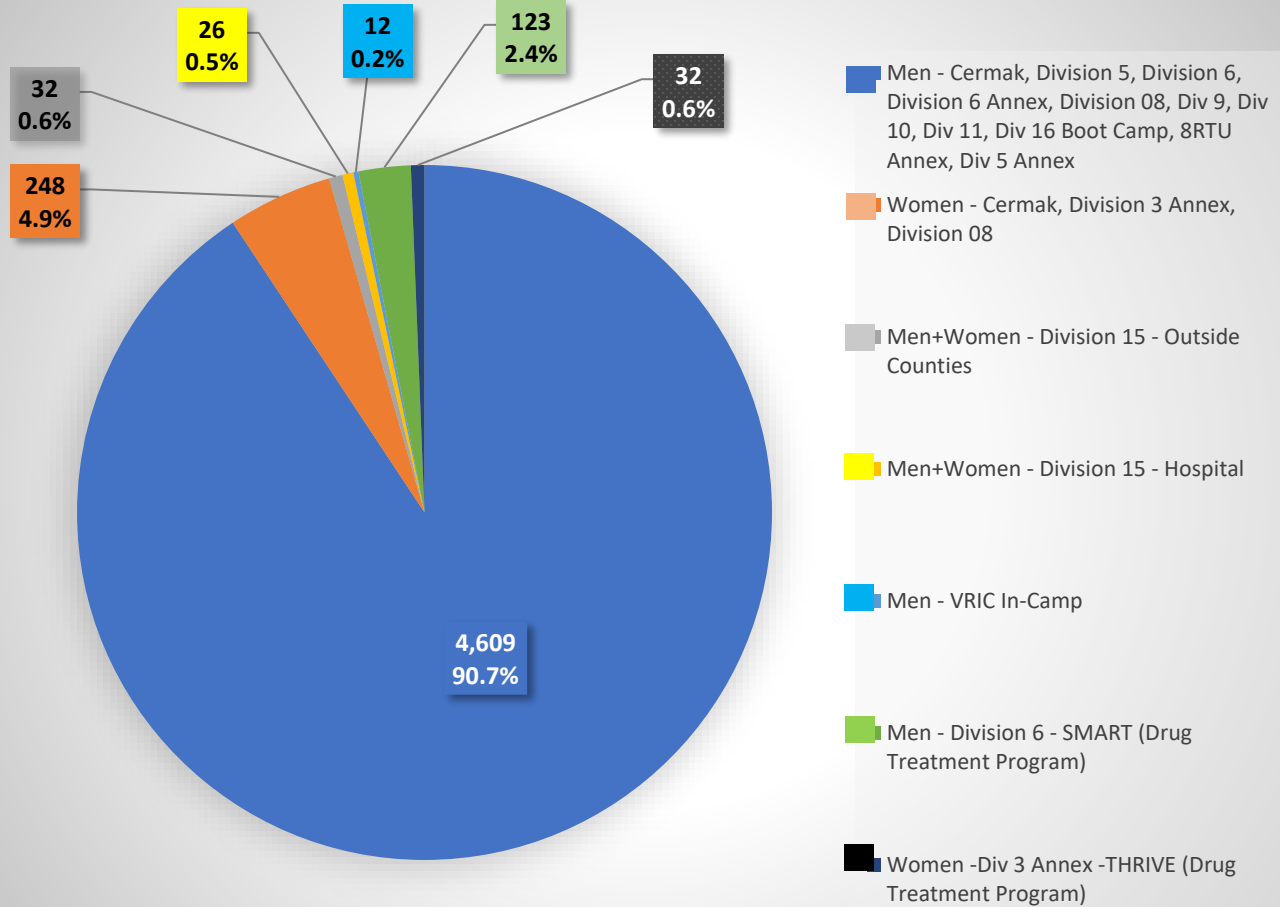

Sheriff's Daily Report

10/20/2024

Under the Custody of the Sheriff	
Total Male and Female	6,583
Jail Population	5,082
Community Corrections	1,501

Jail Population - Behind the Walls

Sheriff's Daily Report

10/20/2024

CCSO Population Demographics