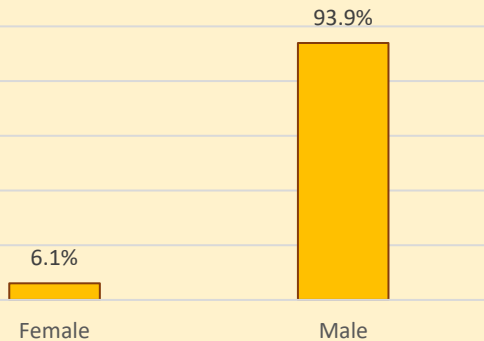

Sheriff's Daily Report

10/21/2024

Under the Custody of the Sheriff	
Total Male and Female	6,633
Jail Population	5,128
Community Corrections	1,505

Sheriff's Daily Report

10/21/2024

CCSO Population Demographics

In Confinement

Gender ID Distribution

Race Distribution

Age Distribution

Community Corrections

Gender ID Distribution

Race Distribution

Age Distribution