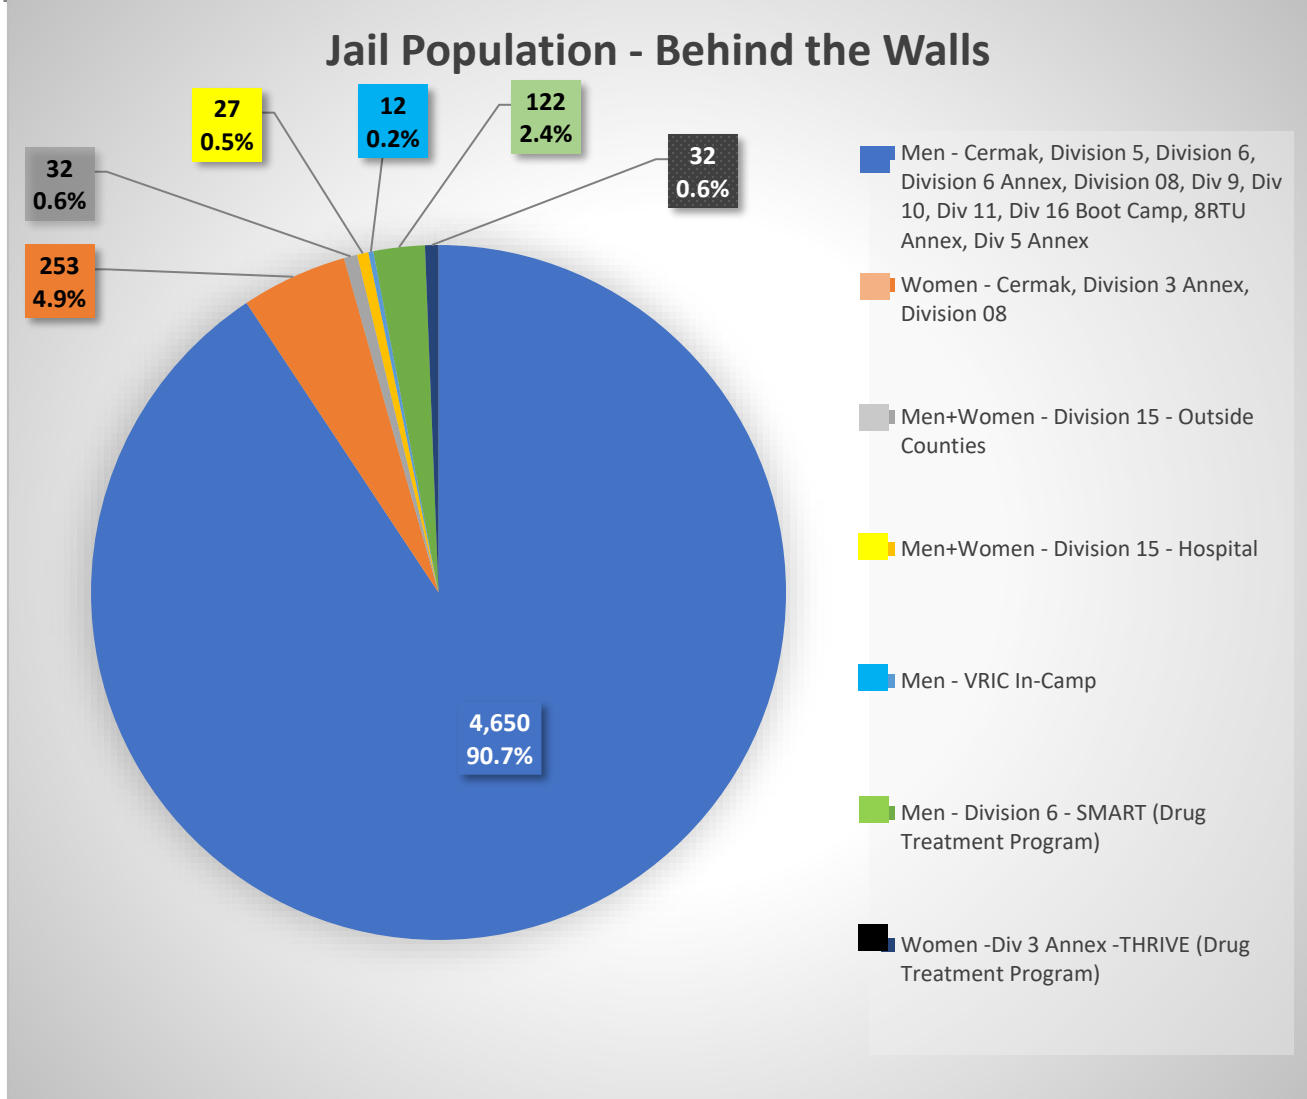

Sheriff's Daily Report

10/21/2024

Under the Custody of the Sheriff	
Total Male and Female	6,633
Jail Population	5,128
Community Corrections	1,505

Sheriff's Daily Report

10/21/2024

CCSO Population Demographics

In Confinement

Gender ID Distribution

Race Distribution

Age Distribution

Community Corrections

Gender ID Distribution

Race Distribution

Age Distribution