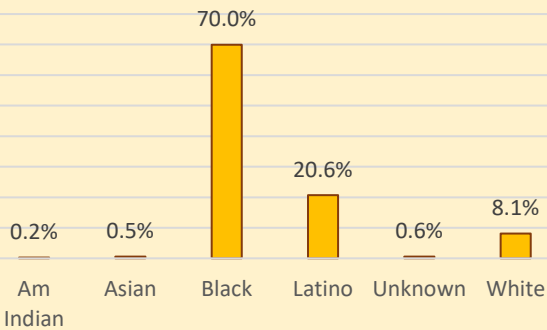

Sheriff's Daily Report

10/21/2024

Under the Custody of the Sheriff	
Total Male and Female	6,633
Jail Population	5,128
Community Corrections	1,505

Sheriff's Daily Report

10/21/2024

CCSO Population Demographics

In Confinement

Gender ID Distribution

Race Distribution

Age Distribution

Community Corrections

Gender ID Distribution

Race Distribution

Age Distribution