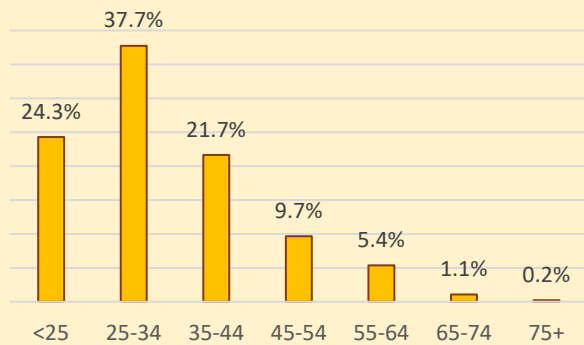

Sheriff's Daily Report

10/22/2024

Under the Custody of the Sheriff	
Total Male and Female	6,578
Jail Population	5,074
Community Corrections	1,504

Jail Population - Behind the Walls

Sheriff's Daily Report

10/22/2024

CCSO Population Demographics

In Confinement

Gender ID Distribution

Race Distribution

Age Distribution

Community Corrections

Gender ID Distribution

Race Distribution

Age Distribution