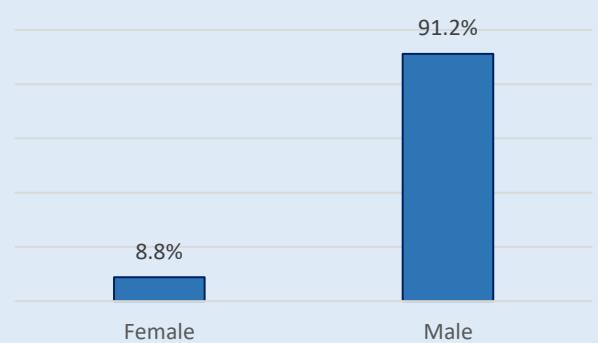

Sheriff's Daily Report

10/22/2024

Under the Custody of the Sheriff	
Total Male and Female	6,578
Jail Population	5,074
Community Corrections	1,504

Jail Population - Behind the Walls

Sheriff's Daily Report

10/22/2024

CCSO Population Demographics

In Confinement

Gender ID Distribution

Race Distribution

Age Distribution

Community Corrections

Gender ID Distribution

Race Distribution

Age Distribution