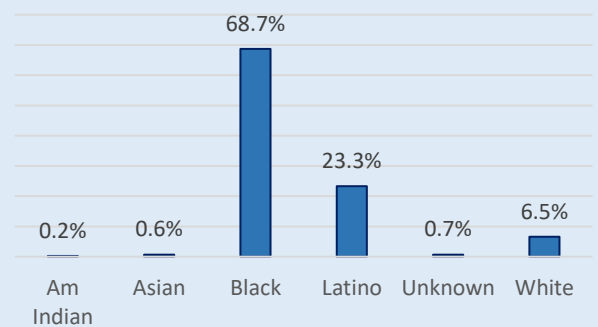

Sheriff's Daily Report

10/22/2024

Under the Custody of the Sheriff	
Total Male and Female	6,578
Jail Population	5,074
Community Corrections	1,504

Jail Population - Behind the Walls

Sheriff's Daily Report

10/22/2024

CCSO Population Demographics

In Confinement

Gender ID Distribution

Race Distribution

Age Distribution

Community Corrections

Gender ID Distribution

Race Distribution

Age Distribution