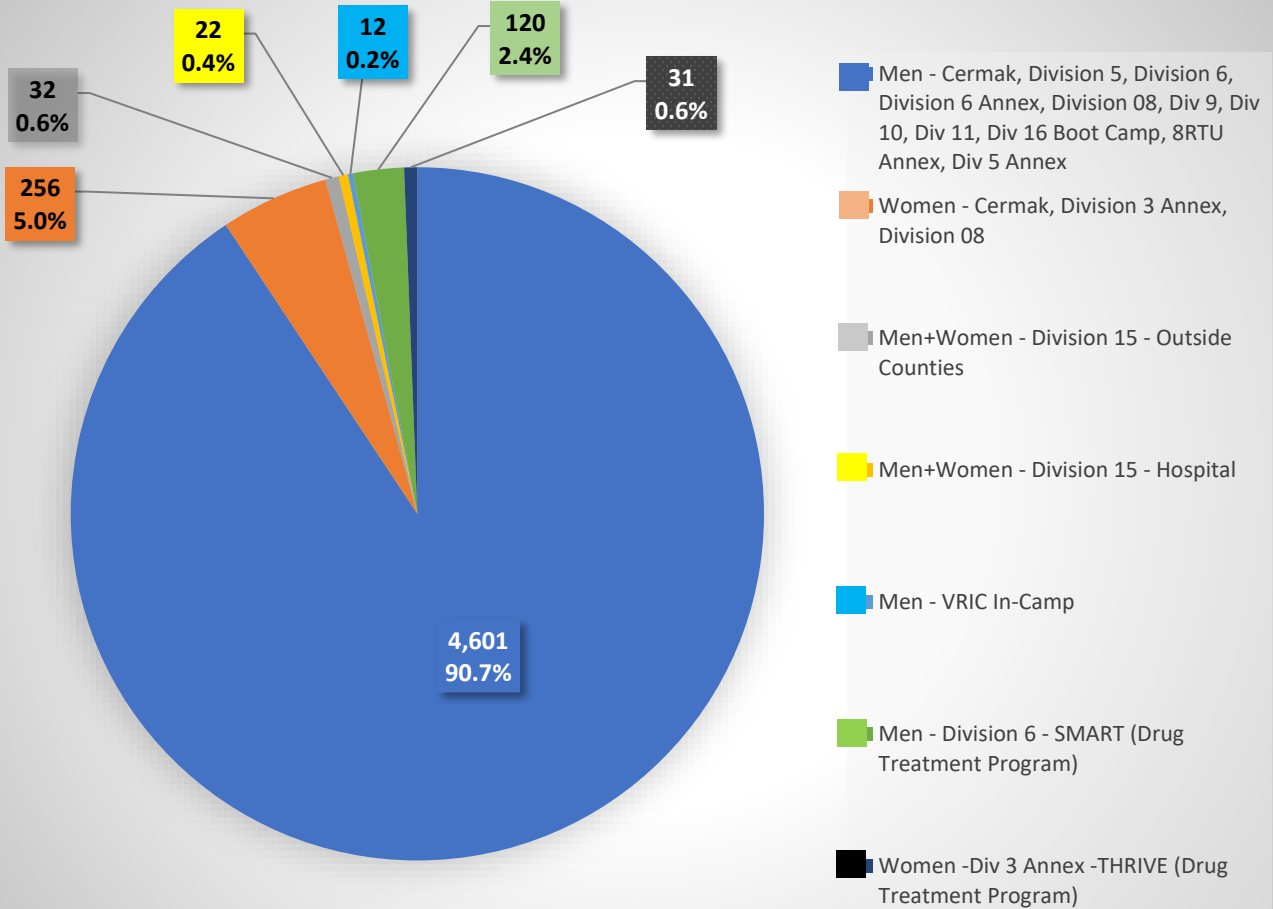

Sheriff's Daily Report

10/22/2024

Under the Custody of the Sheriff	
Total Male and Female	6,578
Jail Population	5,074
Community Corrections	1,504

Jail Population - Behind the Walls

Sheriff's Daily Report

10/22/2024

CCSO Population Demographics

In Confinement

Gender ID Distribution

Race Distribution

Age Distribution

Community Corrections

Gender ID Distribution

Race Distribution

Age Distribution