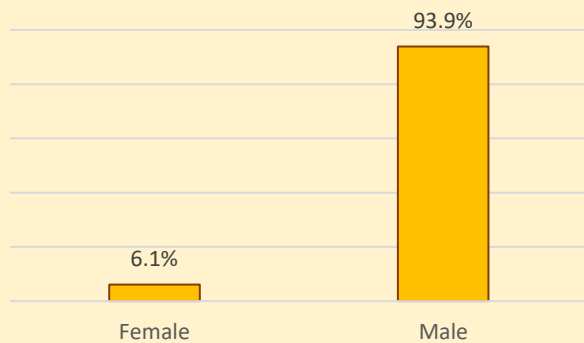

Sheriff's Daily Report

10/22/2024

Under the Custody of the Sheriff	
Total Male and Female	6,578
Jail Population	5,074
Community Corrections	1,504

Jail Population - Behind the Walls

Sheriff's Daily Report

10/22/2024

CCSO Population Demographics

In Confinement

Gender ID Distribution

Race Distribution

Age Distribution

Community Corrections

Gender ID Distribution

Race Distribution

Age Distribution