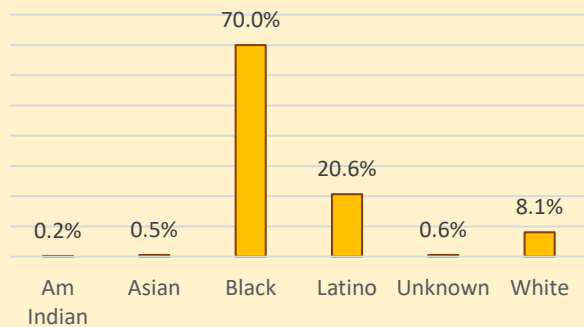

Sheriff's Daily Report

10/22/2024

Under the Custody of the Sheriff	
Total Male and Female	6,578
Jail Population	5,074
Community Corrections	1,504

Jail Population - Behind the Walls

Sheriff's Daily Report

10/22/2024

CCSO Population Demographics

In Confinement

Gender ID Distribution

Race Distribution

Age Distribution

Community Corrections

Gender ID Distribution

Race Distribution

Age Distribution