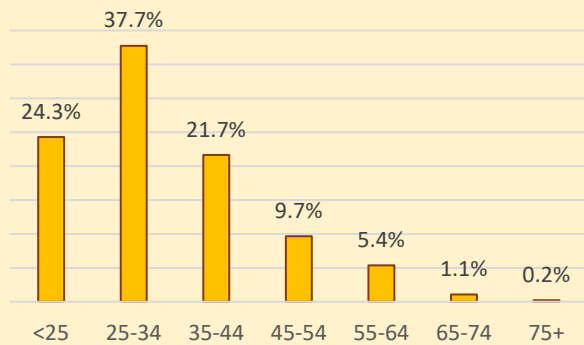

Sheriff's Daily Report

10/23/2024

Under the Custody of the Sheriff	
Total Male and Female	6,560
Jail Population	5,058
Community Corrections	1,502

Jail Population - Behind the Walls

Sheriff's Daily Report

10/23/2024

CCSO Population Demographics

In Confinement

Gender ID Distribution

Race Distribution

Age Distribution

Community Corrections

Gender ID Distribution

Race Distribution

Age Distribution