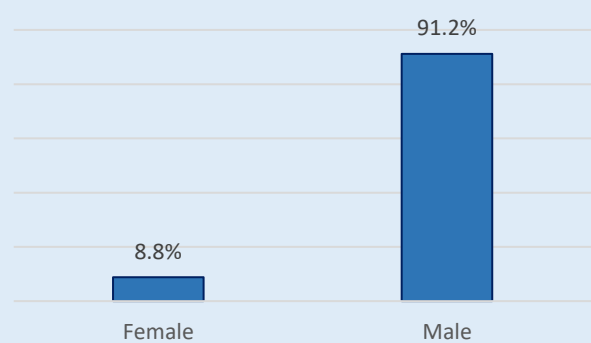

Sheriff's Daily Report

10/23/2024

Under the Custody of the Sheriff	
Total Male and Female	6,560
Jail Population	5,058
Community Corrections	1,502

Jail Population - Behind the Walls

Sheriff's Daily Report

10/23/2024

CCSO Population Demographics

In Confinement

Gender ID Distribution

Race Distribution

Age Distribution

Community Corrections

Gender ID Distribution

Race Distribution

Age Distribution