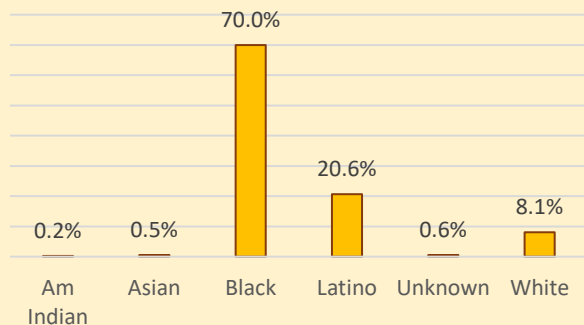

Sheriff's Daily Report

10/23/2024

Under the Custody of the Sheriff	
Total Male and Female	6,560
Jail Population	5,058
Community Corrections	1,502

Jail Population - Behind the Walls

Sheriff's Daily Report

10/23/2024

CCSO Population Demographics

In Confinement

Gender ID Distribution

Race Distribution

Age Distribution

Community Corrections

Gender ID Distribution

Race Distribution

Age Distribution