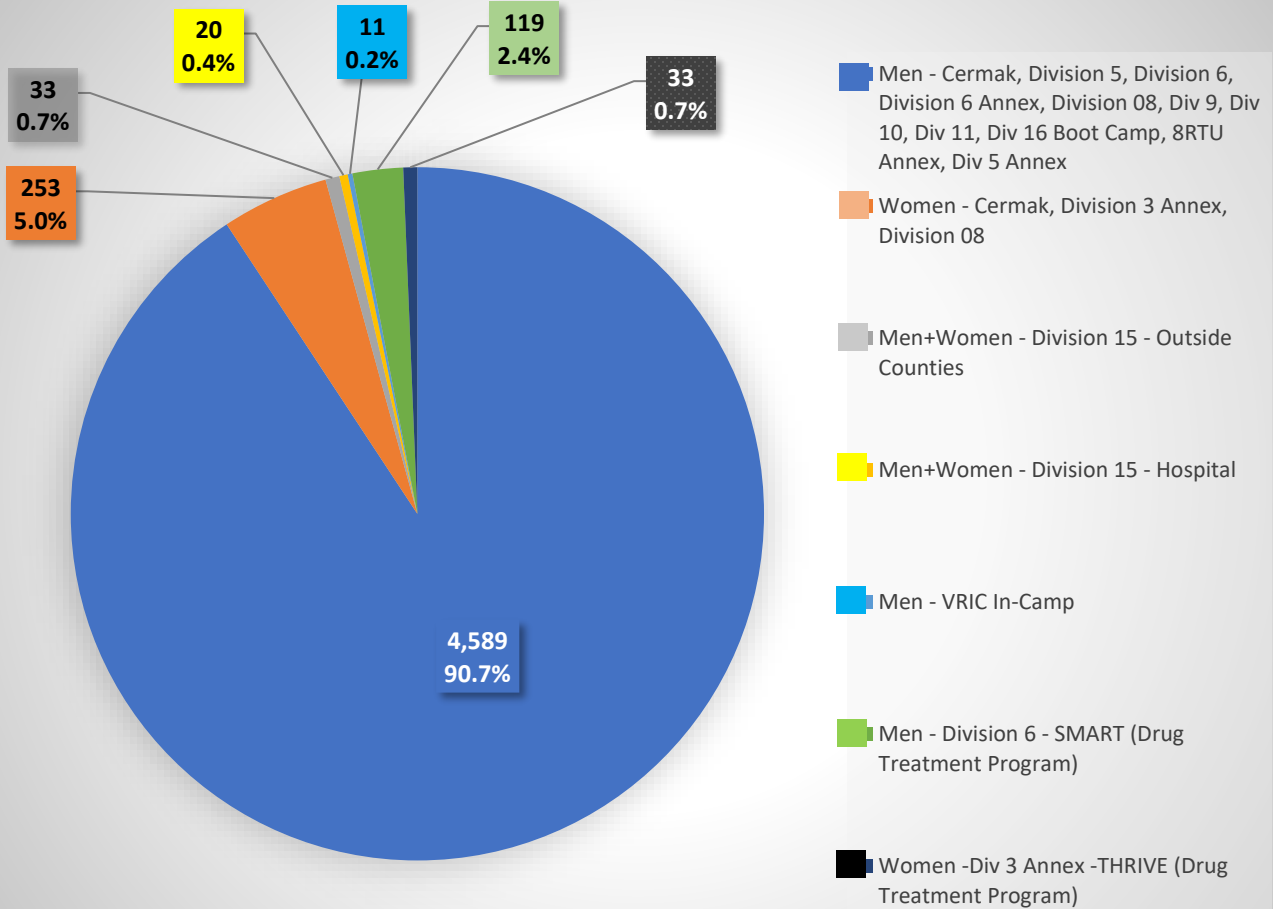

Sheriff's Daily Report

10/23/2024

Under the Custody of the Sheriff	
Total Male and Female	6,560
Jail Population	5,058
Community Corrections	1,502

Jail Population - Behind the Walls

Sheriff's Daily Report

10/23/2024

CCSO Population Demographics

In Confinement

Gender ID Distribution

Race Distribution

Age Distribution

Community Corrections

Gender ID Distribution

Race Distribution

Age Distribution