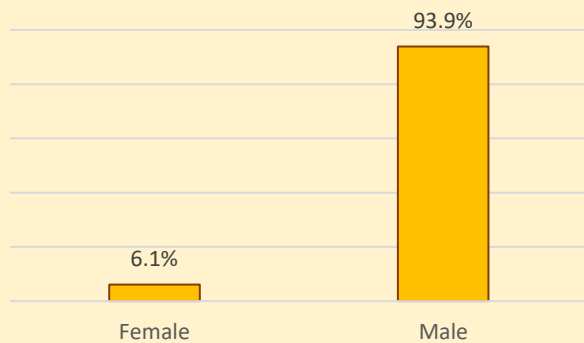

Sheriff's Daily Report

10/23/2024

Under the Custody of the Sheriff	
Total Male and Female	6,560
Jail Population	5,058
Community Corrections	1,502

Jail Population - Behind the Walls

Sheriff's Daily Report

10/23/2024

CCSO Population Demographics

In Confinement

Gender ID Distribution

Race Distribution

Age Distribution

Community Corrections

Gender ID Distribution

Race Distribution

Age Distribution