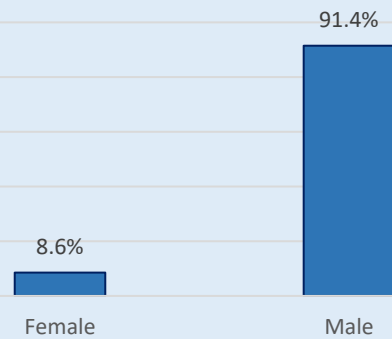

Sheriff's Daily Report

10/24/2024

Under the Custody of the Sheriff	
Total Male and Female	6,519
Jail Population	5,027
Community Corrections	1,492

Jail Population - Behind the Walls

Sheriff's Daily Report

10/24/2024

CCSO Population Demographics

In Confinement

Gender ID Distribution

Race Distribution

Age Distribution

Community Corrections

Gender ID Distribution

Race Distribution

Age Distribution