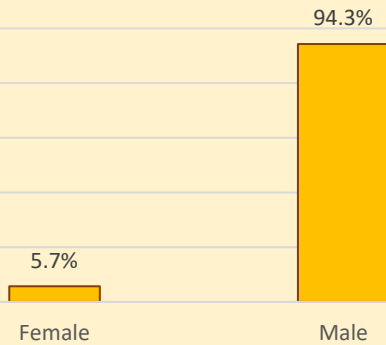

Sheriff's Daily Report

10/24/2024

Under the Custody of the Sheriff	
Total Male and Female	6,519
Jail Population	5,027
Community Corrections	1,492

Jail Population - Behind the Walls

Sheriff's Daily Report

10/24/2024

CCSO Population Demographics

In Confinement

Gender ID Distribution

Race Distribution

Age Distribution

Community Corrections

Gender ID Distribution

Race Distribution

Age Distribution