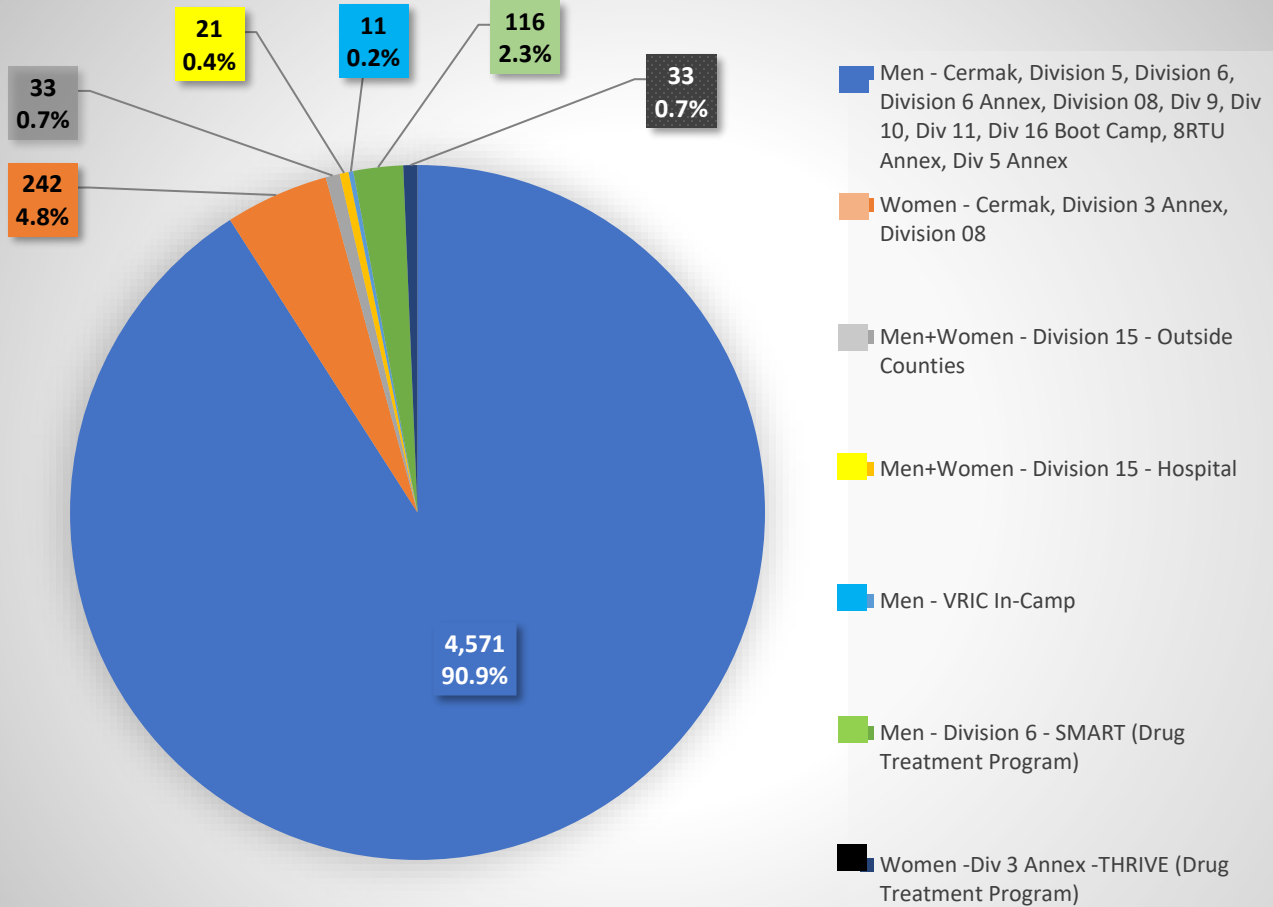

Sheriff's Daily Report

10/24/2024

Under the Custody of the Sheriff	
Total Male and Female	6,519
Jail Population	5,027
Community Corrections	1,492

Jail Population - Behind the Walls

Sheriff's Daily Report

10/24/2024

CCSO Population Demographics

In Confinement

Gender ID Distribution

Race Distribution

Age Distribution

Community Corrections

Gender ID Distribution

Race Distribution

Age Distribution