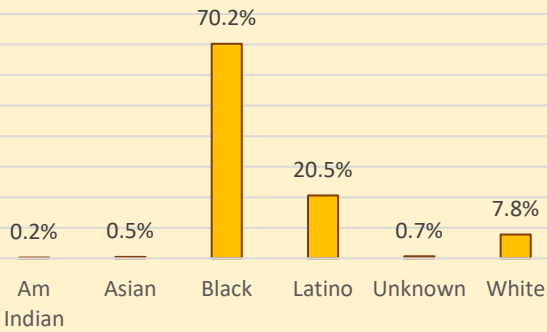

Sheriff's Daily Report

10/24/2024

Under the Custody of the Sheriff	
Total Male and Female	6,519
Jail Population	5,027
Community Corrections	1,492

Jail Population - Behind the Walls

Sheriff's Daily Report

10/24/2024

CCSO Population Demographics

In Confinement

Gender ID Distribution

Race Distribution

Age Distribution

Community Corrections

Gender ID Distribution

Race Distribution

Age Distribution