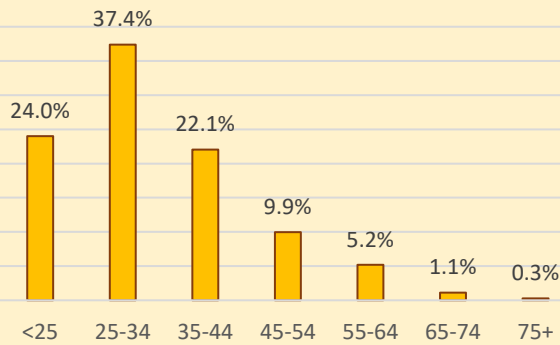

Sheriff's Daily Report

10/24/2024

Under the Custody of the Sheriff	
Total Male and Female	6,519
Jail Population	5,027
Community Corrections	1,492

Jail Population - Behind the Walls

Sheriff's Daily Report

10/24/2024

CCSO Population Demographics

In Confinement

Gender ID Distribution

Race Distribution

Age Distribution

Community Corrections

Gender ID Distribution

Race Distribution

Age Distribution