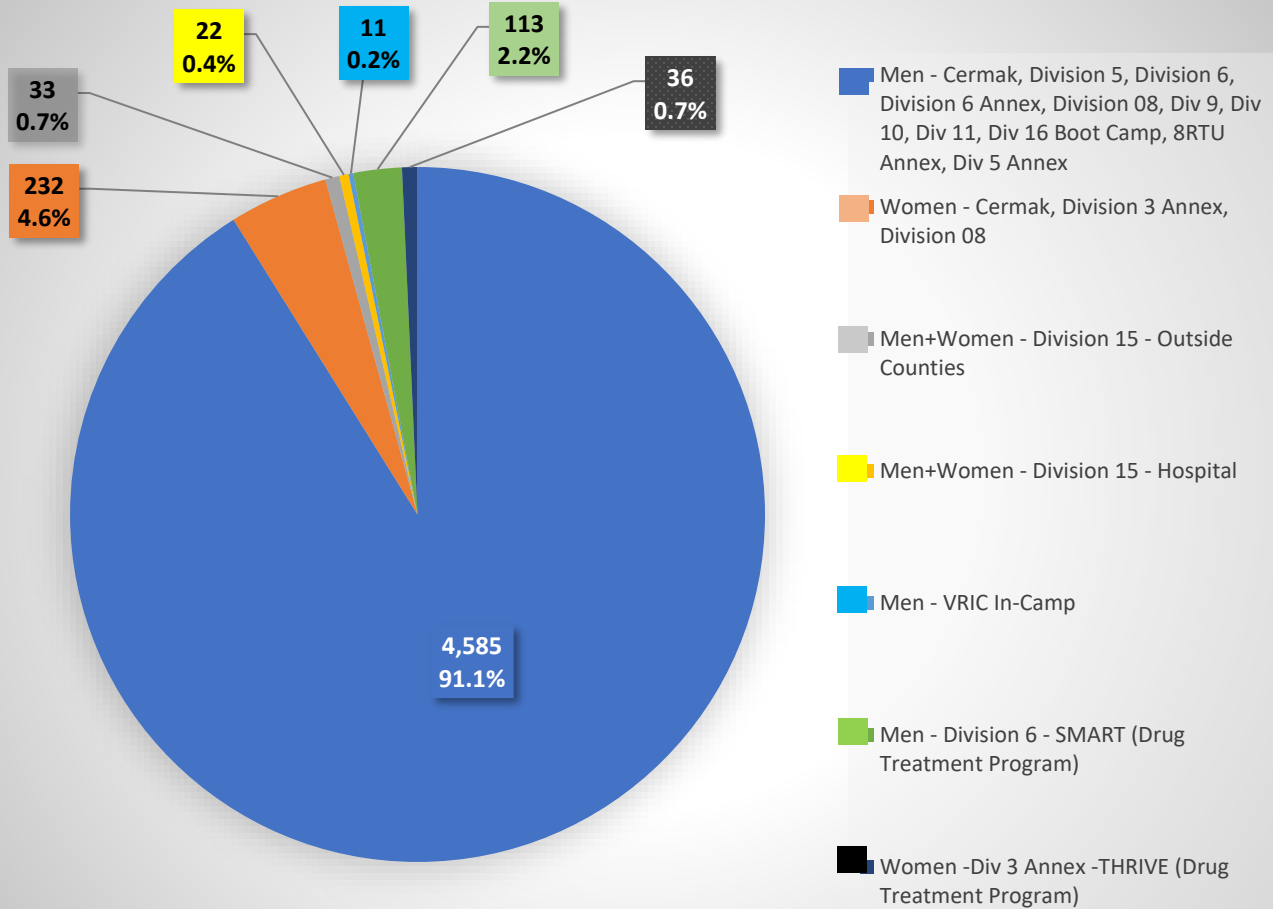

# Sheriff's Daily Report

## 10/25/2024

Under the Custody of the Sheriff	
Total Male and Female	6,528
Jail Population	5,032
Community Corrections	1,496

### Jail Population - Behind the Walls