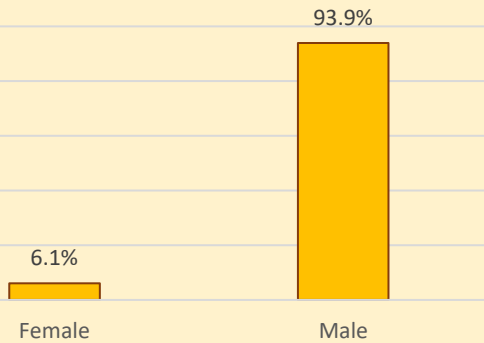

Sheriff's Daily Report

10/25/2024

CCSO Population Demographics

In Confinement

Gender ID Distribution