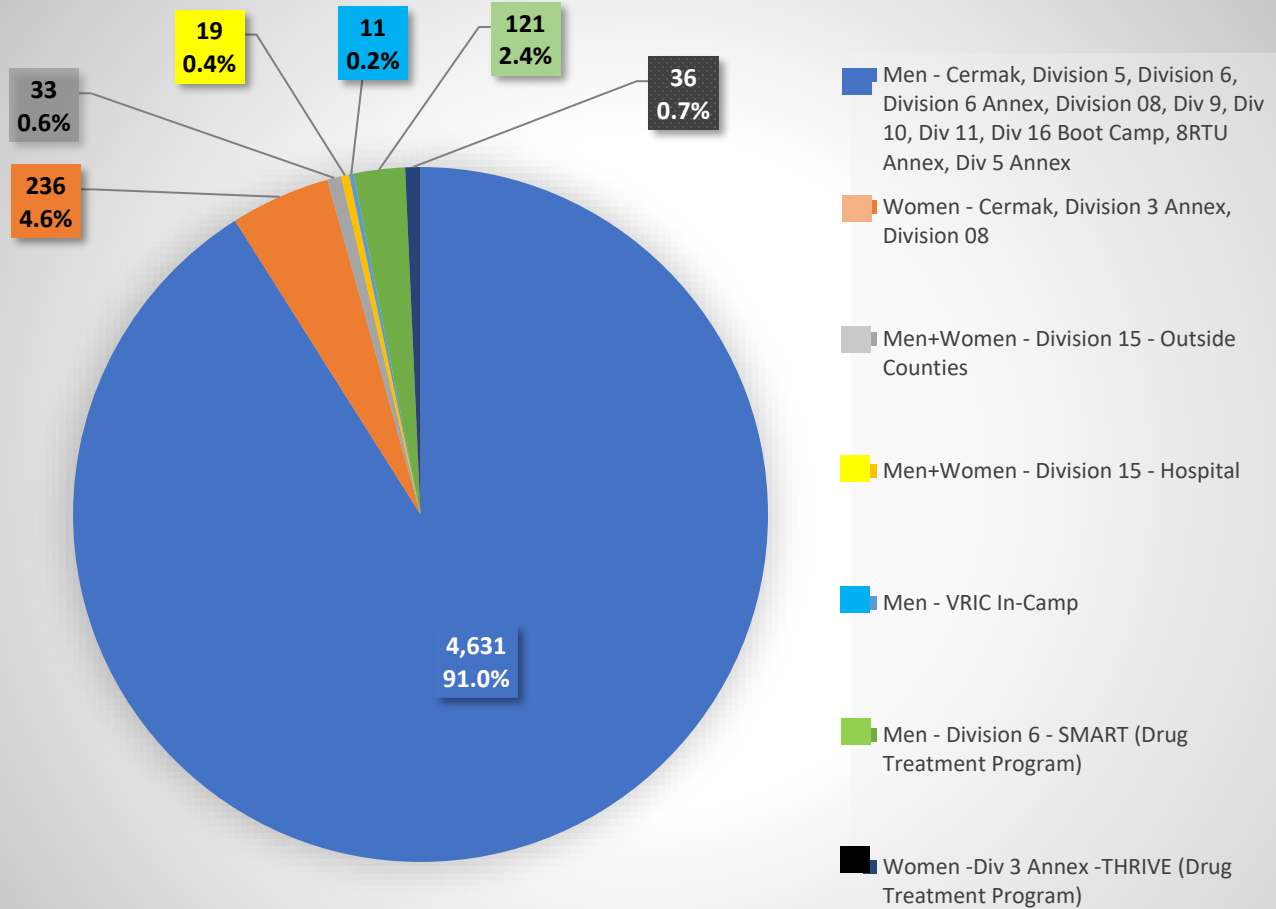

# Sheriff's Daily Report

## 10/27/2024

Under the Custody of the Sheriff	
Total Male and Female	6,582
Jail Population	5,087
Community Corrections	1,495

### Jail Population - Behind the Walls

## CCSO Population Demographics