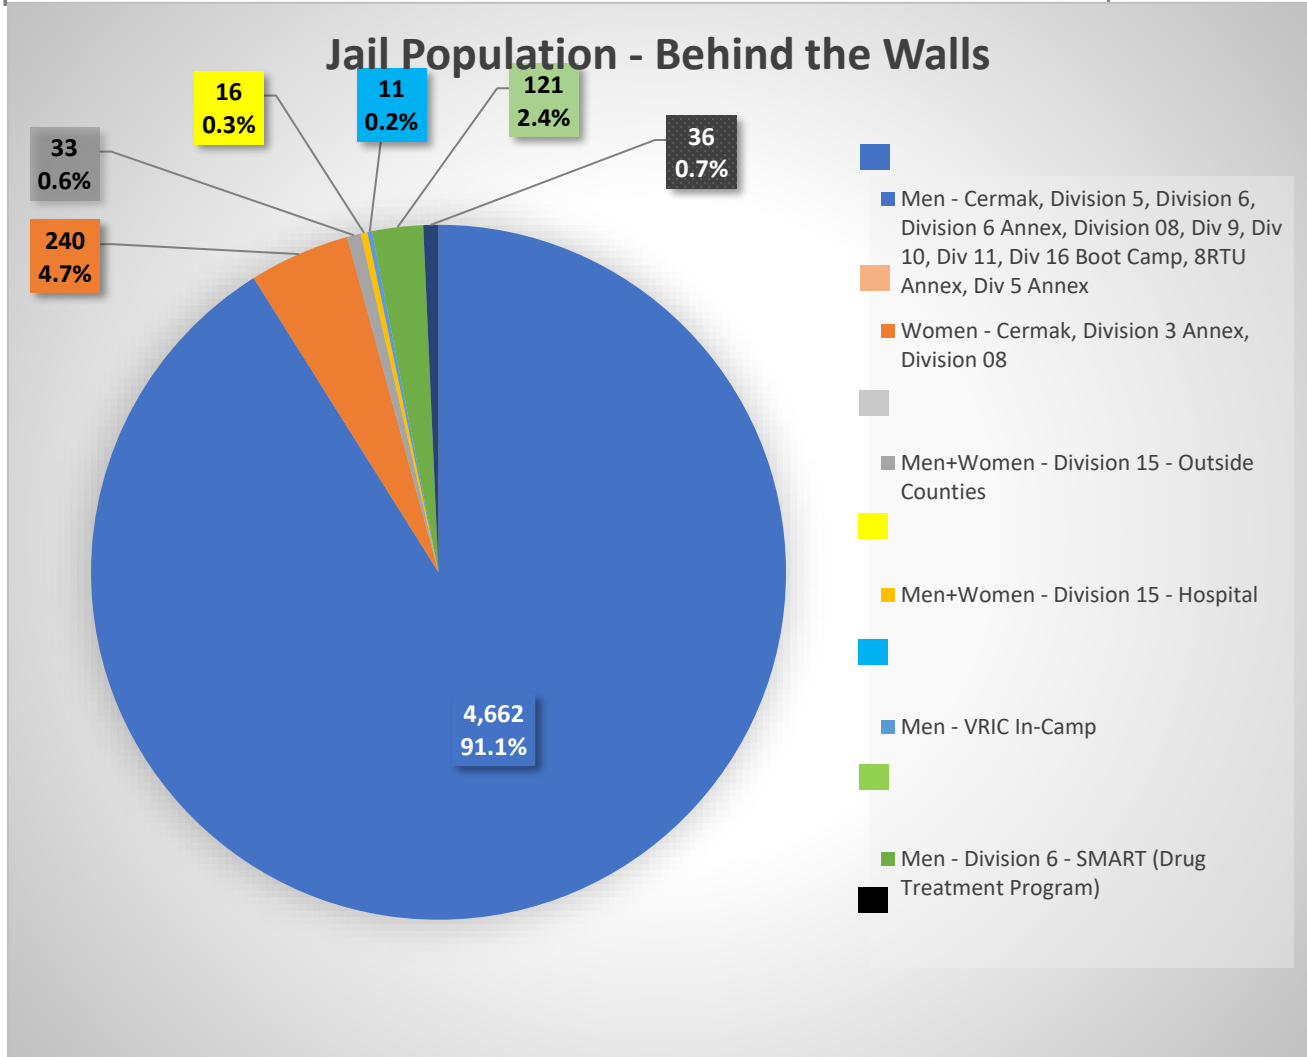

Sheriff's Daily Report

10/28/2024

Under the Custody of the Sheriff	
Total Male and Female	6,622
Jail Population	5,119
Community Corrections	1,503

Sheriff's Daily Report

10/28/2024

CCSO Population Demographics