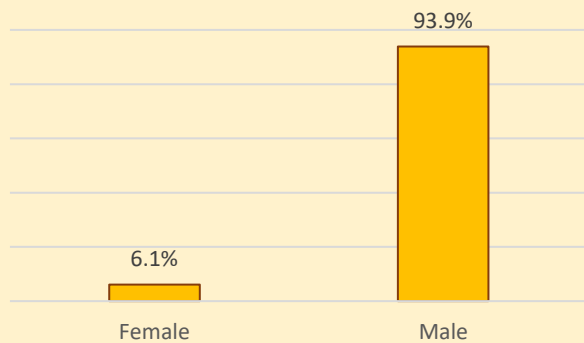

Sheriff's Daily Report

10/30/2024

Under the Custody of the Sheriff	
Total Male and Female	6,536
Jail Population	5,032
Community Corrections	1,504

Jail Population - Behind the Walls

Sheriff's Daily Report

10/30/2024

CCSO Population Demographics

In Confinement

Gender ID Distribution

Race Distribution

Age Distribution

Community Corrections

Gender ID Distribution

Race Distribution

Age Distribution