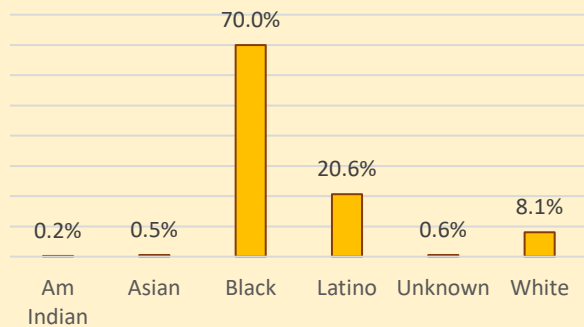

Sheriff's Daily Report

10/30/2024

Under the Custody of the Sheriff	
Total Male and Female	6,536
Jail Population	5,032
Community Corrections	1,504

Jail Population - Behind the Walls

Sheriff's Daily Report

10/30/2024

CCSO Population Demographics

In Confinement

Gender ID Distribution

Race Distribution

Age Distribution

Community Corrections

Gender ID Distribution

Race Distribution

Age Distribution