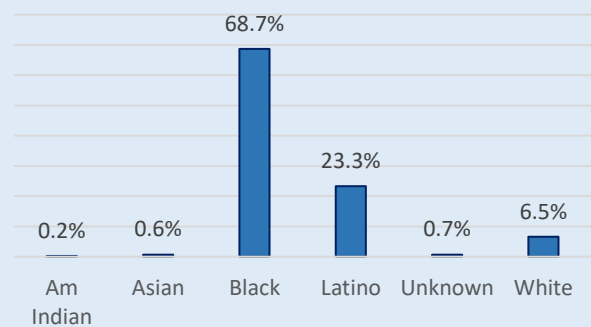

Sheriff's Daily Report

10/30/2024

Under the Custody of the Sheriff	
Total Male and Female	6,536
Jail Population	5,032
Community Corrections	1,504

Jail Population - Behind the Walls

Sheriff's Daily Report

10/30/2024

CCSO Population Demographics

In Confinement

Gender ID Distribution

Race Distribution

Age Distribution

Community Corrections

Gender ID Distribution

Race Distribution

Age Distribution