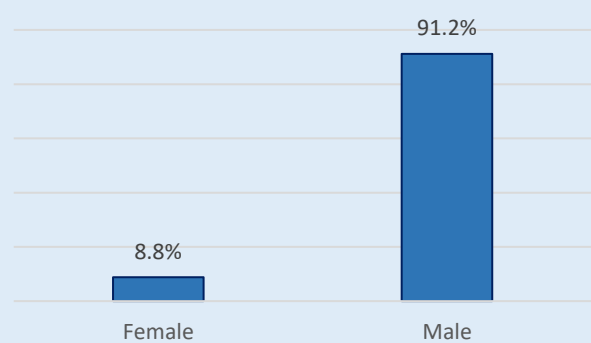

Sheriff's Daily Report

10/30/2024

Under the Custody of the Sheriff	
Total Male and Female	6,536
Jail Population	5,032
Community Corrections	1,504

Jail Population - Behind the Walls

Sheriff's Daily Report

10/30/2024

CCSO Population Demographics

In Confinement

Gender ID Distribution

Race Distribution

Age Distribution

Community Corrections

Gender ID Distribution

Race Distribution

Age Distribution