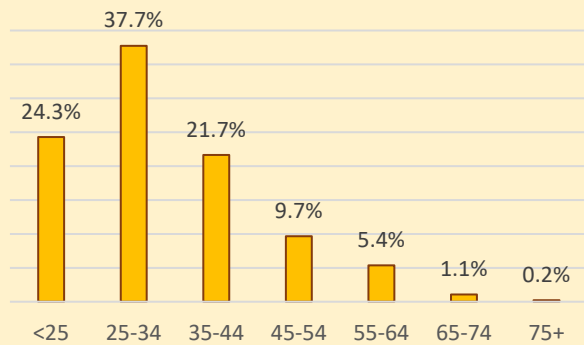

Sheriff's Daily Report

10/30/2024

Under the Custody of the Sheriff	
Total Male and Female	6,536
Jail Population	5,032
Community Corrections	1,504

Jail Population - Behind the Walls

Sheriff's Daily Report

10/30/2024

CCSO Population Demographics

In Confinement

Gender ID Distribution

Race Distribution

Age Distribution

Community Corrections

Gender ID Distribution

Race Distribution

Age Distribution