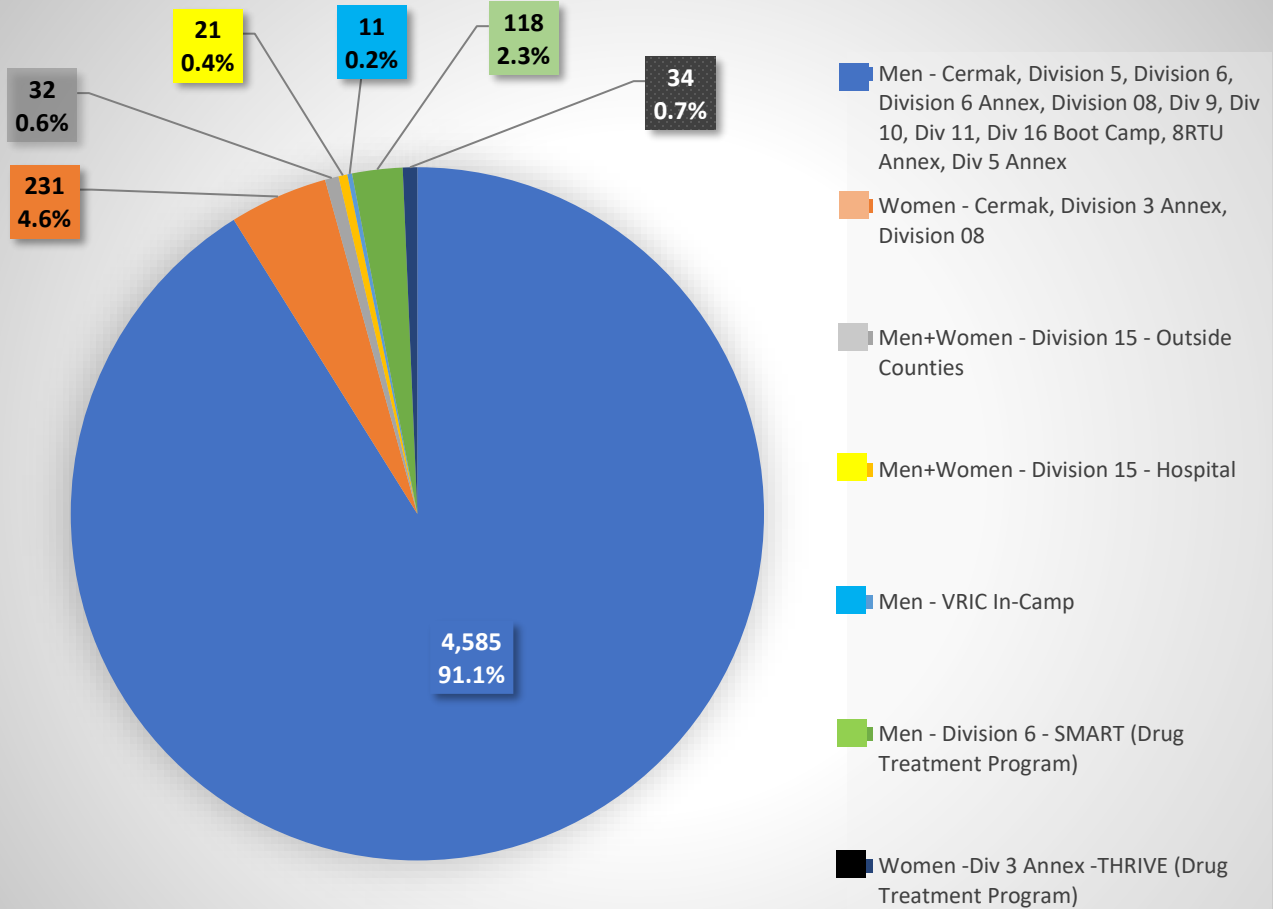

Sheriff's Daily Report

10/30/2024

Under the Custody of the Sheriff	
Total Male and Female	6,536
Jail Population	5,032
Community Corrections	1,504

Jail Population - Behind the Walls

Sheriff's Daily Report

10/30/2024

CCSO Population Demographics

In Confinement

Gender ID Distribution

Race Distribution

Age Distribution

Community Corrections

Gender ID Distribution

Race Distribution

Age Distribution