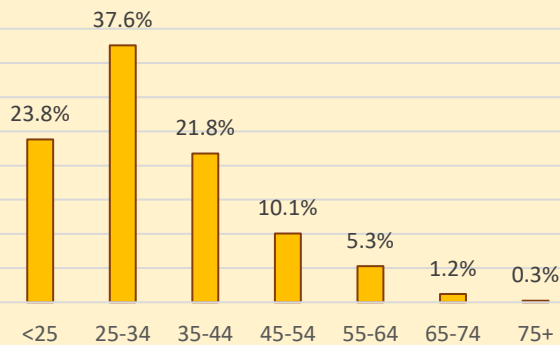

Sheriff's Daily Report

11/1/2024

Under the Custody of the Sheriff	
Total Male and Female	6,529
Jail Population	5,038
Community Corrections	1,491

Jail Population - Behind the Walls

Sheriff's Daily Report

11/1/2024

CCSO Population Demographics

In Confinement

Gender ID Distribution

Race Distribution

Age Distribution

Community Corrections

Gender ID Distribution

Race Distribution

Age Distribution