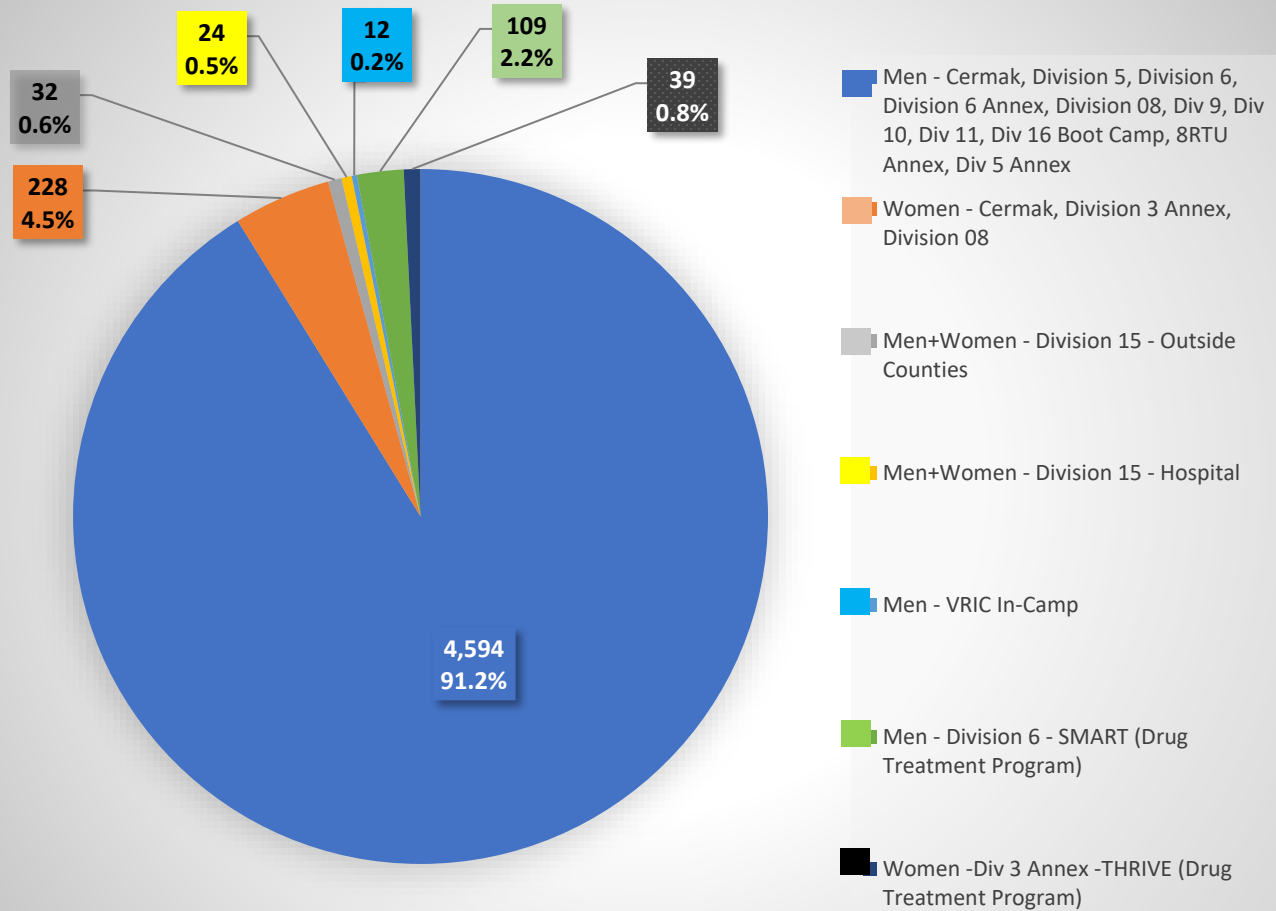

Sheriff's Daily Report

11/1/2024

Under the Custody of the Sheriff	
Total Male and Female	6,529
Jail Population	5,038
Community Corrections	1,491

Jail Population - Behind the Walls

Sheriff's Daily Report

11/1/2024

CCSO Population Demographics

In Confinement

Gender ID Distribution

Race Distribution

Age Distribution

Community Corrections

Gender ID Distribution

Race Distribution

Age Distribution