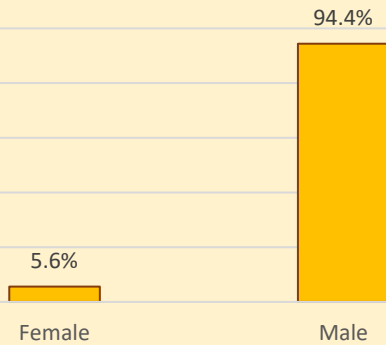

Sheriff's Daily Report

11/1/2024

Under the Custody of the Sheriff	
Total Male and Female	6,529
Jail Population	5,038
Community Corrections	1,491

Jail Population - Behind the Walls

Sheriff's Daily Report

11/1/2024

CCSO Population Demographics

In Confinement

Gender ID Distribution

Race Distribution

Age Distribution

Community Corrections

Gender ID Distribution

Race Distribution

Age Distribution