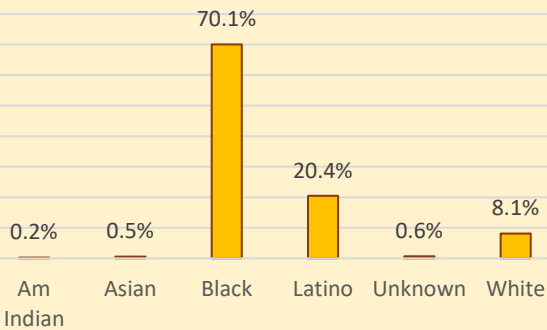

Sheriff's Daily Report

11/1/2024

Under the Custody of the Sheriff	
Total Male and Female	6,529
Jail Population	5,038
Community Corrections	1,491

Jail Population - Behind the Walls

Sheriff's Daily Report

11/1/2024

CCSO Population Demographics

In Confinement

Gender ID Distribution

Race Distribution

Age Distribution

Community Corrections

Gender ID Distribution

Race Distribution

Age Distribution