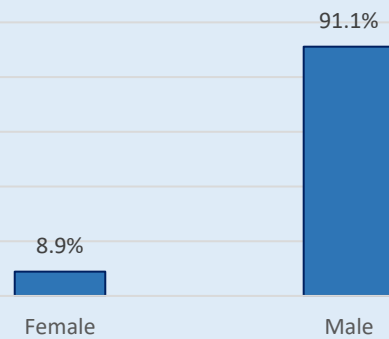

Sheriff's Daily Report

11/1/2024

Under the Custody of the Sheriff	
Total Male and Female	6,529
Jail Population	5,038
Community Corrections	1,491

Jail Population - Behind the Walls

Sheriff's Daily Report

11/1/2024

CCSO Population Demographics

In Confinement

Gender ID Distribution

Race Distribution

Age Distribution

Community Corrections

Gender ID Distribution

Race Distribution

Age Distribution