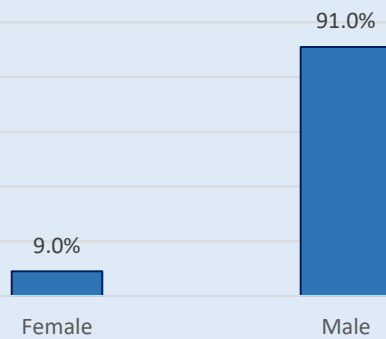

Sheriff's Daily Report

11/2/2024

Under the Custody of the Sheriff	
Total Male and Female	6,541
Jail Population	5,051
Community Corrections	1,490

Jail Population - Behind the Walls

Sheriff's Daily Report

11/2/2024

CCSO Population Demographics

In Confinement

Gender ID Distribution

Race Distribution

Age Distribution

Community Corrections

Gender ID Distribution

Race Distribution

Age Distribution