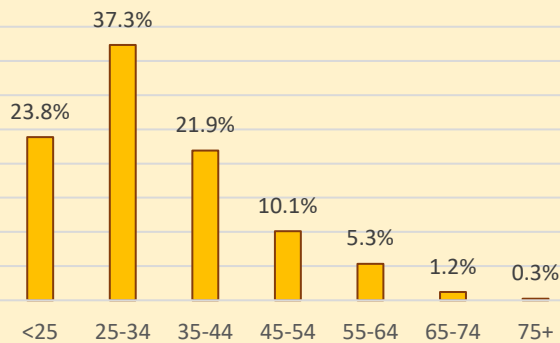

Sheriff's Daily Report

11/2/2024

Under the Custody of the Sheriff	
Total Male and Female	6,541
Jail Population	5,051
Community Corrections	1,490

Jail Population - Behind the Walls

Sheriff's Daily Report

11/2/2024

CCSO Population Demographics

In Confinement

Gender ID Distribution

Race Distribution

Age Distribution

Community Corrections

Gender ID Distribution

Race Distribution

Age Distribution