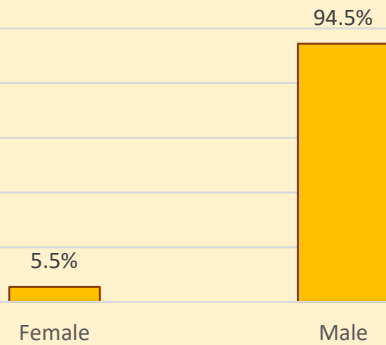

Sheriff's Daily Report

11/2/2024

Under the Custody of the Sheriff	
Total Male and Female	6,541
Jail Population	5,051
Community Corrections	1,490

Jail Population - Behind the Walls

Sheriff's Daily Report

11/2/2024

CCSO Population Demographics

In Confinement

Gender ID Distribution

Race Distribution

Age Distribution

Community Corrections

Gender ID Distribution

Race Distribution

Age Distribution