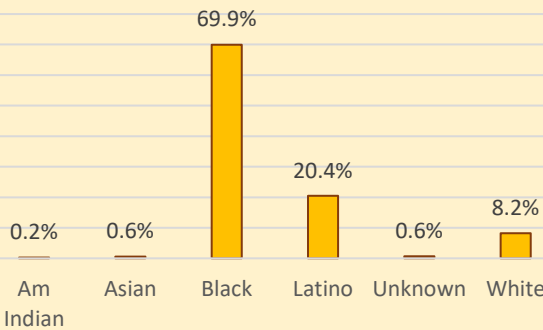

Sheriff's Daily Report

11/2/2024

Under the Custody of the Sheriff	
Total Male and Female	6,541
Jail Population	5,051
Community Corrections	1,490

Jail Population - Behind the Walls

Sheriff's Daily Report

11/2/2024

CCSO Population Demographics

In Confinement

Gender ID Distribution

Race Distribution

Age Distribution

Community Corrections

Gender ID Distribution

Race Distribution

Age Distribution