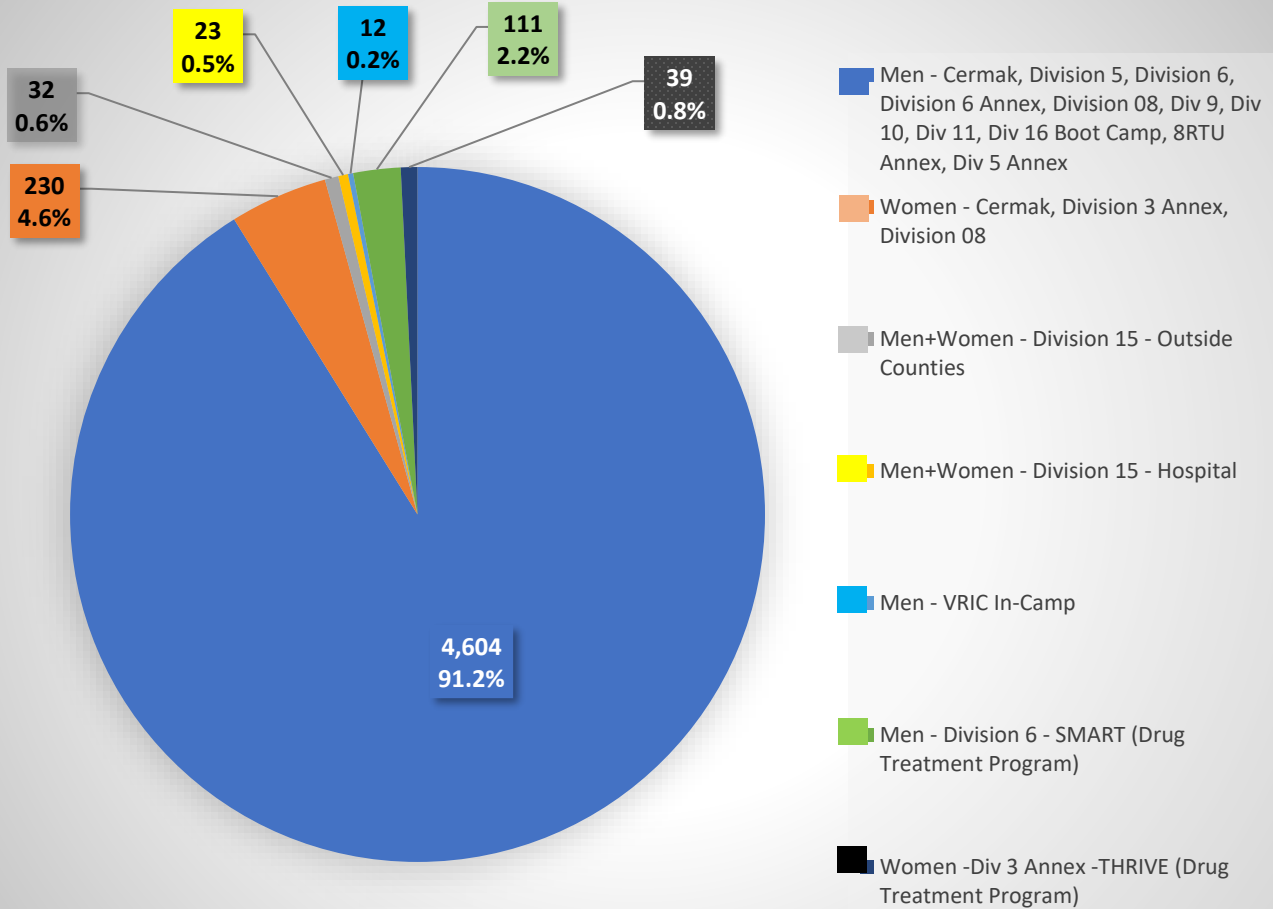

Sheriff's Daily Report

11/2/2024

Under the Custody of the Sheriff	
Total Male and Female	6,541
Jail Population	5,051
Community Corrections	1,490

Jail Population - Behind the Walls

Sheriff's Daily Report

11/2/2024

CCSO Population Demographics

In Confinement

Gender ID Distribution

Race Distribution

Age Distribution

Community Corrections

Gender ID Distribution

Race Distribution

Age Distribution