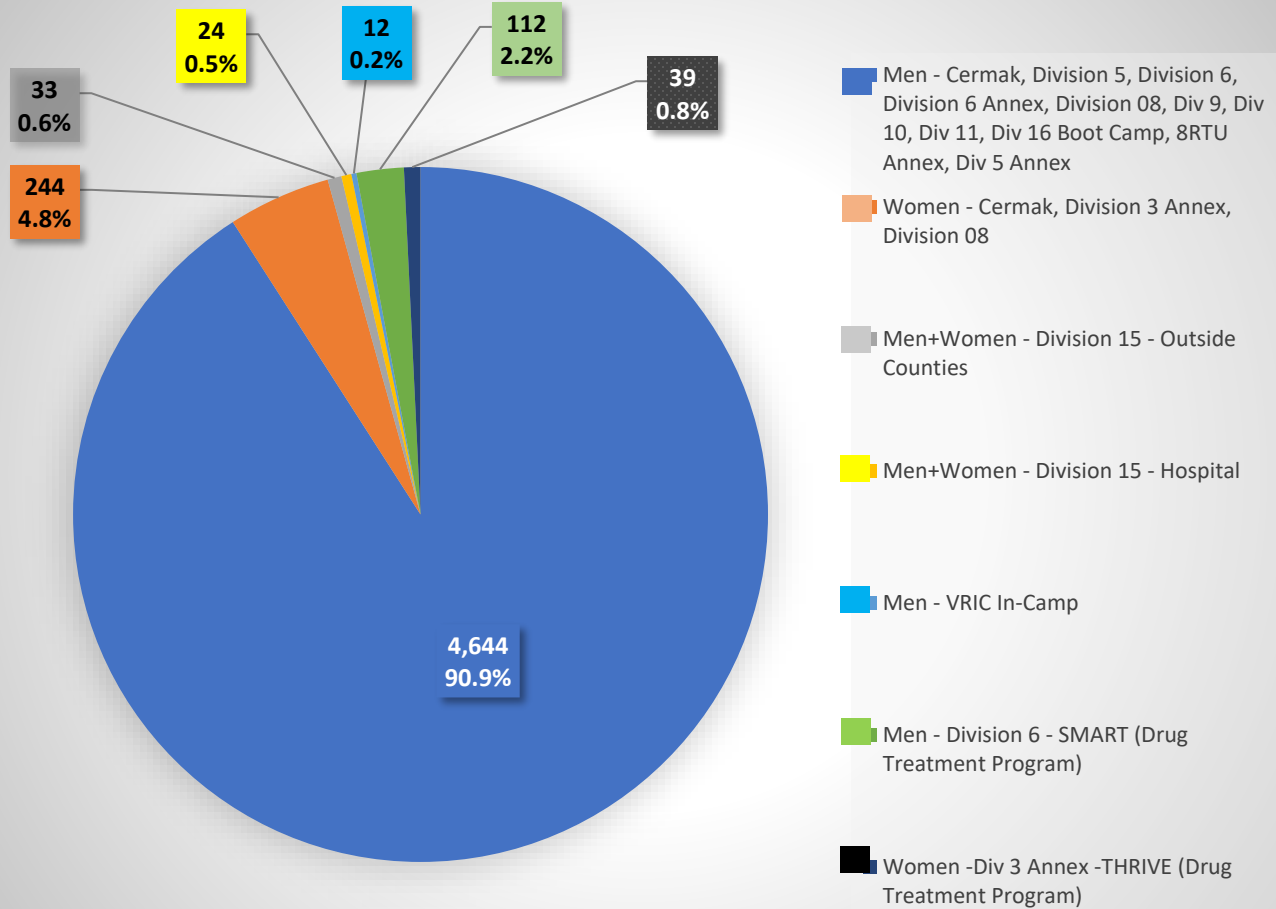

Sheriff's Daily Report

11/4/2024

Under the Custody of the Sheriff	
Total Male and Female	6,607
Jail Population	5,108
Community Corrections	1,499

Jail Population - Behind the Walls

Sheriff's Daily Report

11/4/2024

CCSO Population Demographics