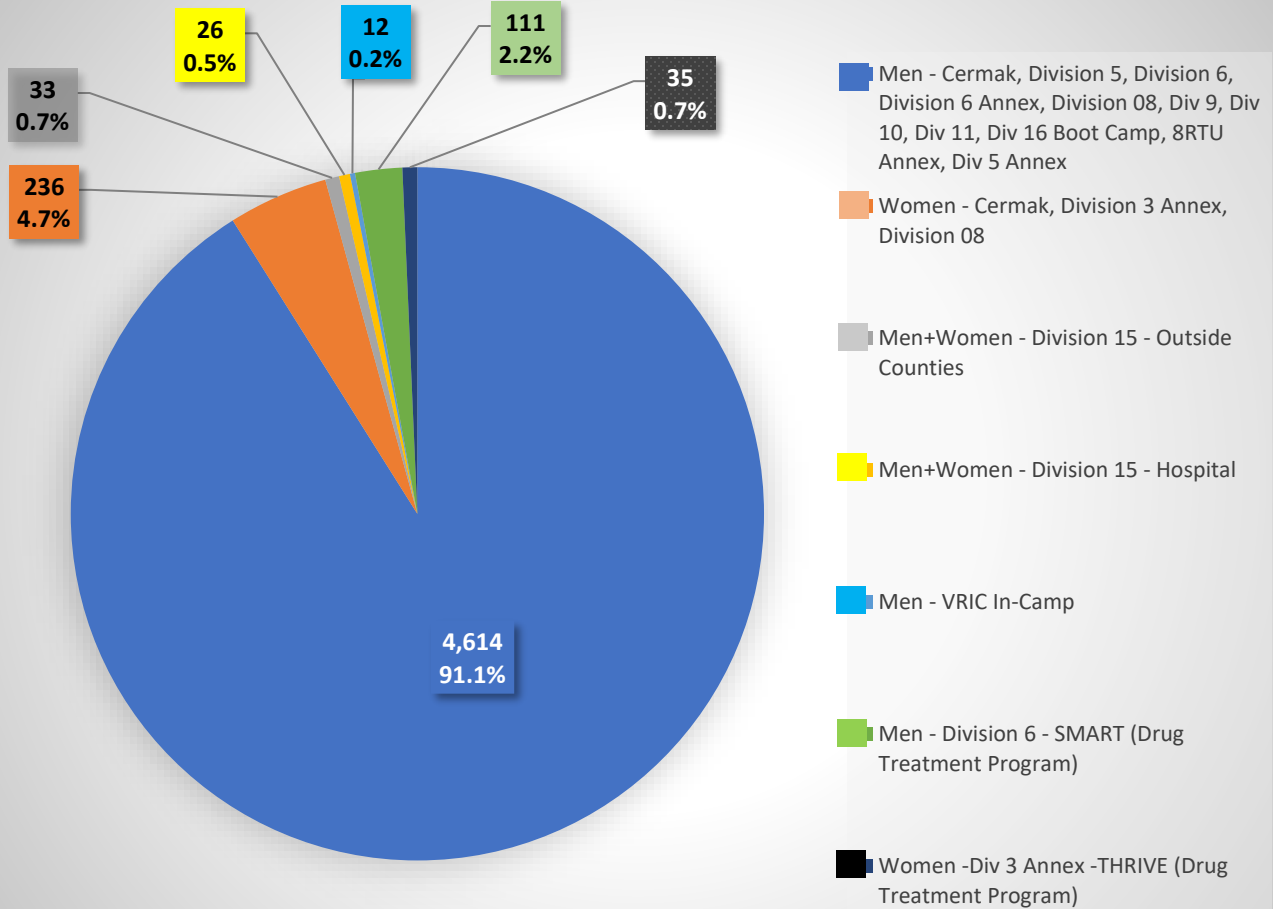

Sheriff's Daily Report

11/5/2024

Under the Custody of the Sheriff	
Total Male and Female	6,561
Jail Population	5,067
Community Corrections	1,494

Jail Population - Behind the Walls

Sheriff's Daily Report

11/5/2024

CCSO Population Demographics