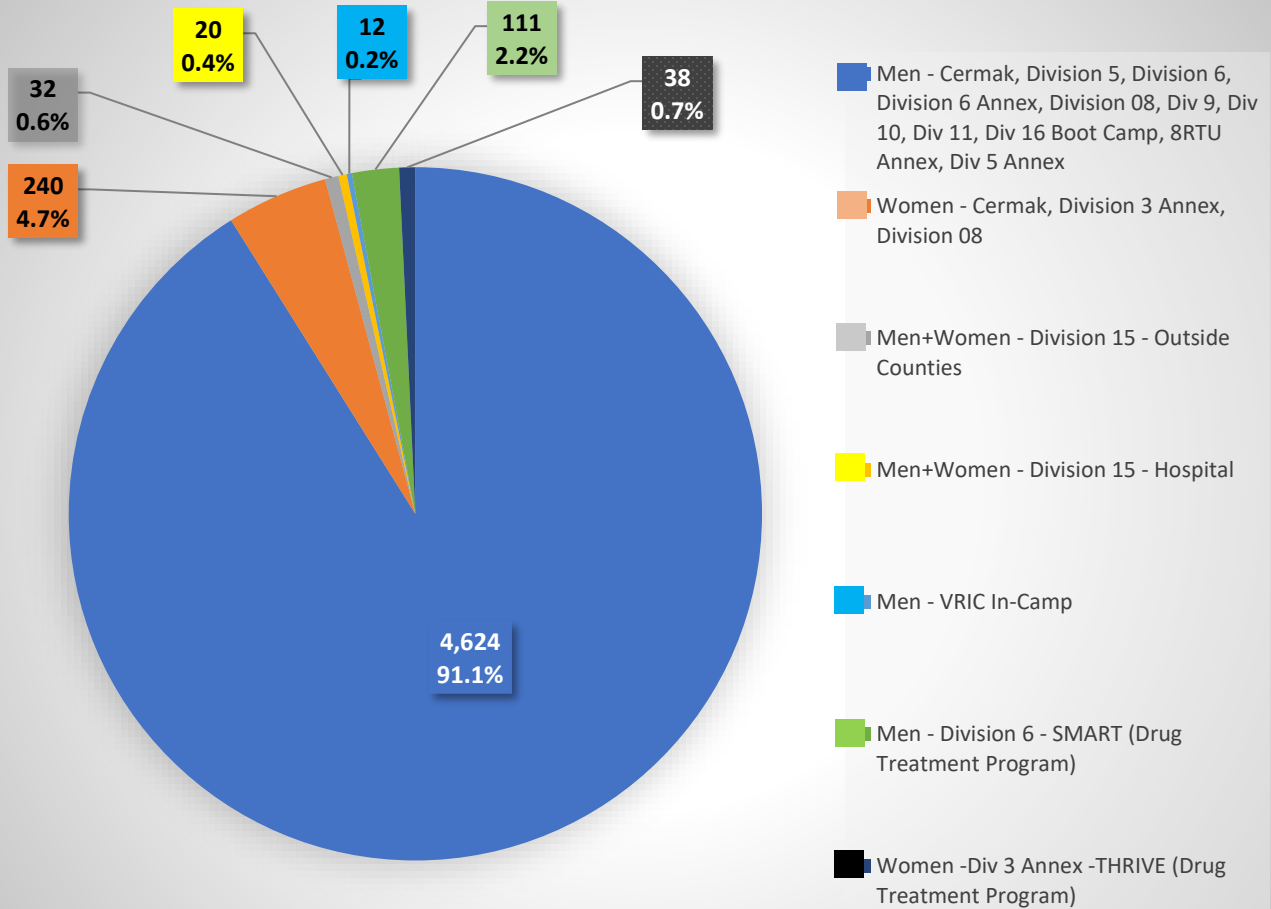

# Sheriff's Daily Report

11/6/2024

Under the Custody of the Sheriff	
<b>Total Male and Female</b>	<b>6,571</b>
Jail Population	5,077
Community Corrections	1,494

## Jail Population - Behind the Walls

# Sheriff's Daily Report

11/6/2024

### In Confinement

Gender ID Distribution

Race Distribution

Age Distribution