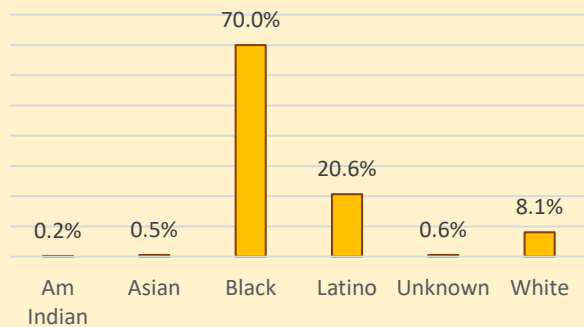

Sheriff's Daily Report

11/7/2024

Under the Custody of the Sheriff	
Total Male and Female	6,537
Jail Population	5,041
Community Corrections	1,496

Jail Population - Behind the Walls

Sheriff's Daily Report

11/7/2024

CCSO Population Demographics

In Confinement

Gender ID Distribution

Race Distribution

Age Distribution

Community Corrections

Gender ID Distribution

Race Distribution

Age Distribution