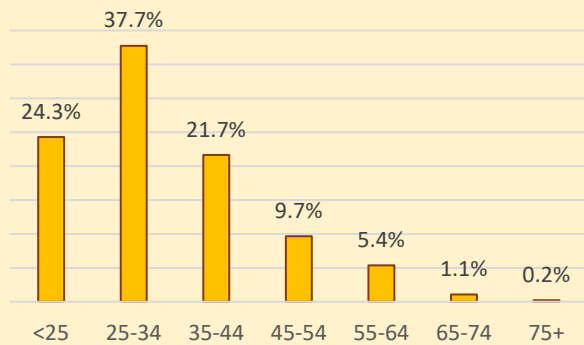

Sheriff's Daily Report

11/7/2024

Under the Custody of the Sheriff	
Total Male and Female	6,537
Jail Population	5,041
Community Corrections	1,496

Jail Population - Behind the Walls

Sheriff's Daily Report

11/7/2024

CCSO Population Demographics

In Confinement

Gender ID Distribution

Race Distribution

Age Distribution

Community Corrections

Gender ID Distribution

Race Distribution

Age Distribution