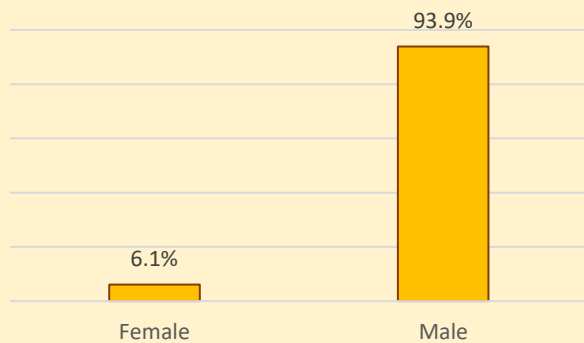

Sheriff's Daily Report

11/7/2024

Under the Custody of the Sheriff	
Total Male and Female	6,537
Jail Population	5,041
Community Corrections	1,496

Jail Population - Behind the Walls

Sheriff's Daily Report

11/7/2024

CCSO Population Demographics

In Confinement

Gender ID Distribution

Race Distribution

Age Distribution

Community Corrections

Gender ID Distribution

Race Distribution

Age Distribution