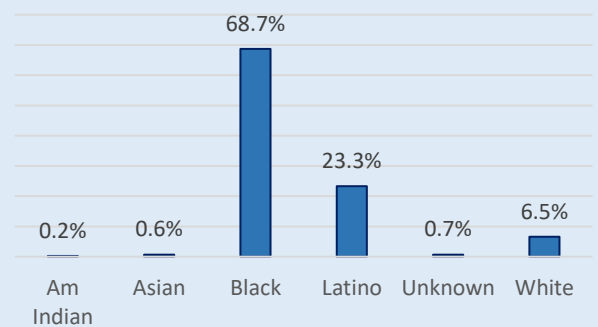

Sheriff's Daily Report

11/7/2024

Under the Custody of the Sheriff	
Total Male and Female	6,537
Jail Population	5,041
Community Corrections	1,496

Jail Population - Behind the Walls

Sheriff's Daily Report

11/7/2024

CCSO Population Demographics

In Confinement

Gender ID Distribution

Race Distribution

Age Distribution

Community Corrections

Gender ID Distribution

Race Distribution

Age Distribution