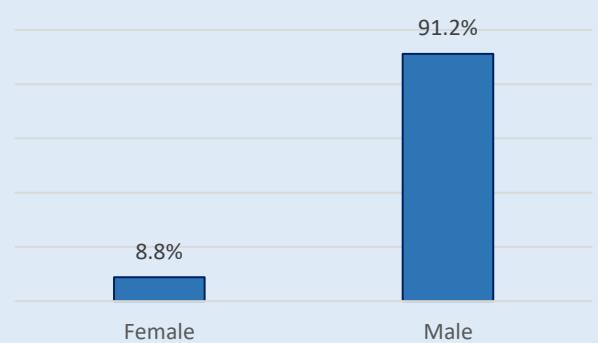

Sheriff's Daily Report

11/7/2024

Under the Custody of the Sheriff	
Total Male and Female	6,537
Jail Population	5,041
Community Corrections	1,496

Jail Population - Behind the Walls

Sheriff's Daily Report

11/7/2024

CCSO Population Demographics

In Confinement

Gender ID Distribution

Race Distribution

Age Distribution

Community Corrections

Gender ID Distribution

Race Distribution

Age Distribution