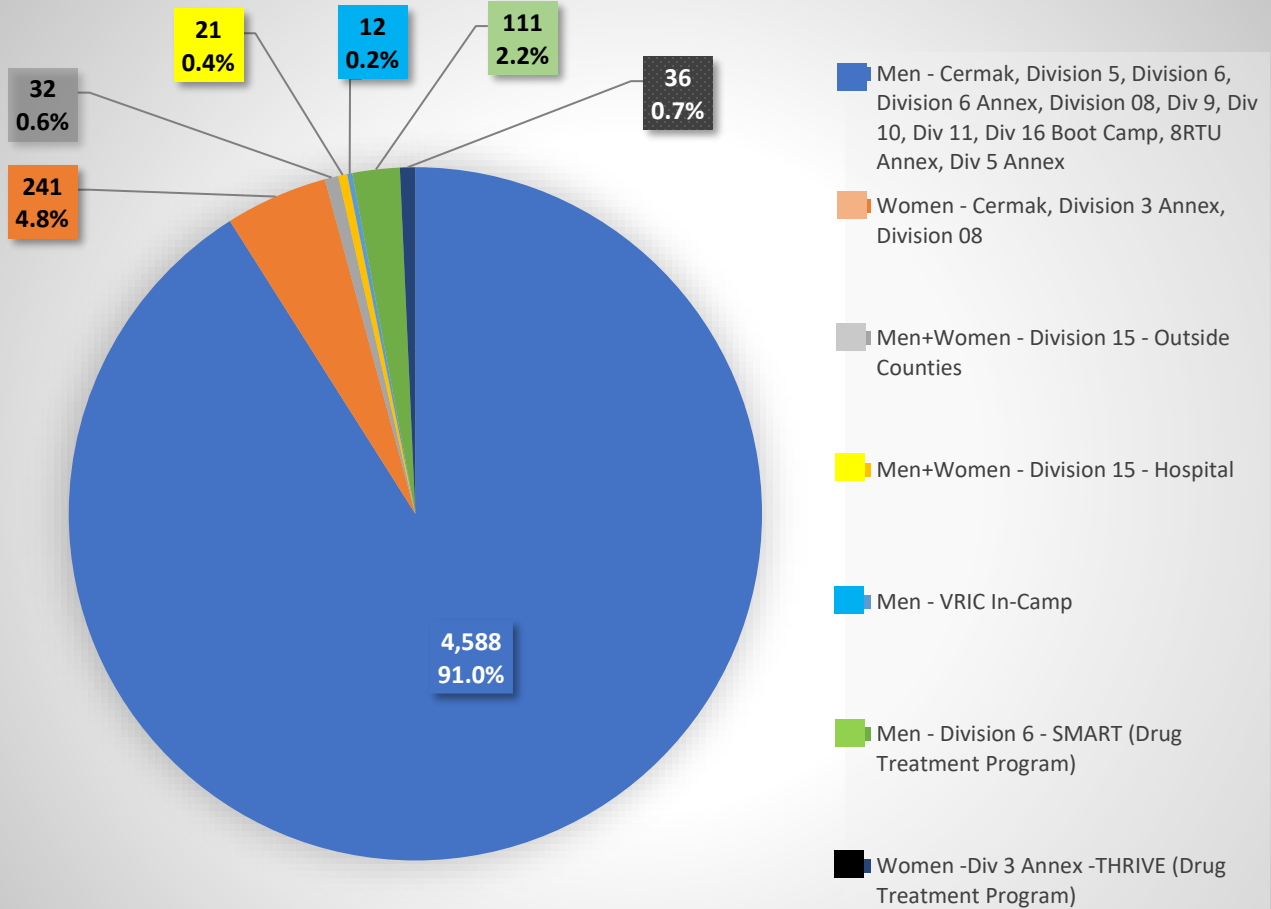

Sheriff's Daily Report

11/7/2024

Under the Custody of the Sheriff	
Total Male and Female	6,537
Jail Population	5,041
Community Corrections	1,496

Jail Population - Behind the Walls

Sheriff's Daily Report

11/7/2024

CCSO Population Demographics

In Confinement

Gender ID Distribution

Race Distribution

Age Distribution

Community Corrections

Gender ID Distribution

Race Distribution

Age Distribution