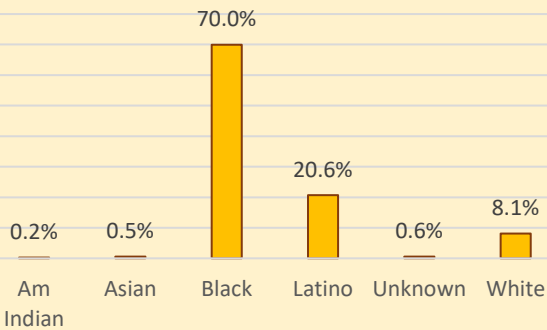

Sheriff's Daily Report

11/8/2024

Under the Custody of the Sheriff	
Total Male and Female	6,527
Jail Population	5,041
Community Corrections	1,486

Jail Population - Behind the Walls

Sheriff's Daily Report

11/8/2024

CCSO Population Demographics

In Confinement

Gender ID Distribution

Race Distribution

Age Distribution

Community Corrections

Gender ID Distribution

Race Distribution

Age Distribution