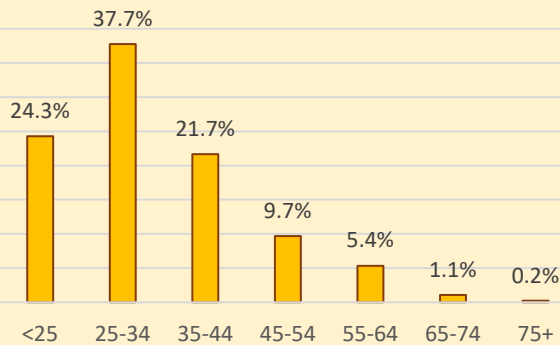

Sheriff's Daily Report

11/8/2024

Under the Custody of the Sheriff	
Total Male and Female	6,527
Jail Population	5,041
Community Corrections	1,486

Jail Population - Behind the Walls

Sheriff's Daily Report

11/8/2024

CCSO Population Demographics

In Confinement

Gender ID Distribution

Race Distribution

Age Distribution

Community Corrections

Gender ID Distribution

Race Distribution

Age Distribution