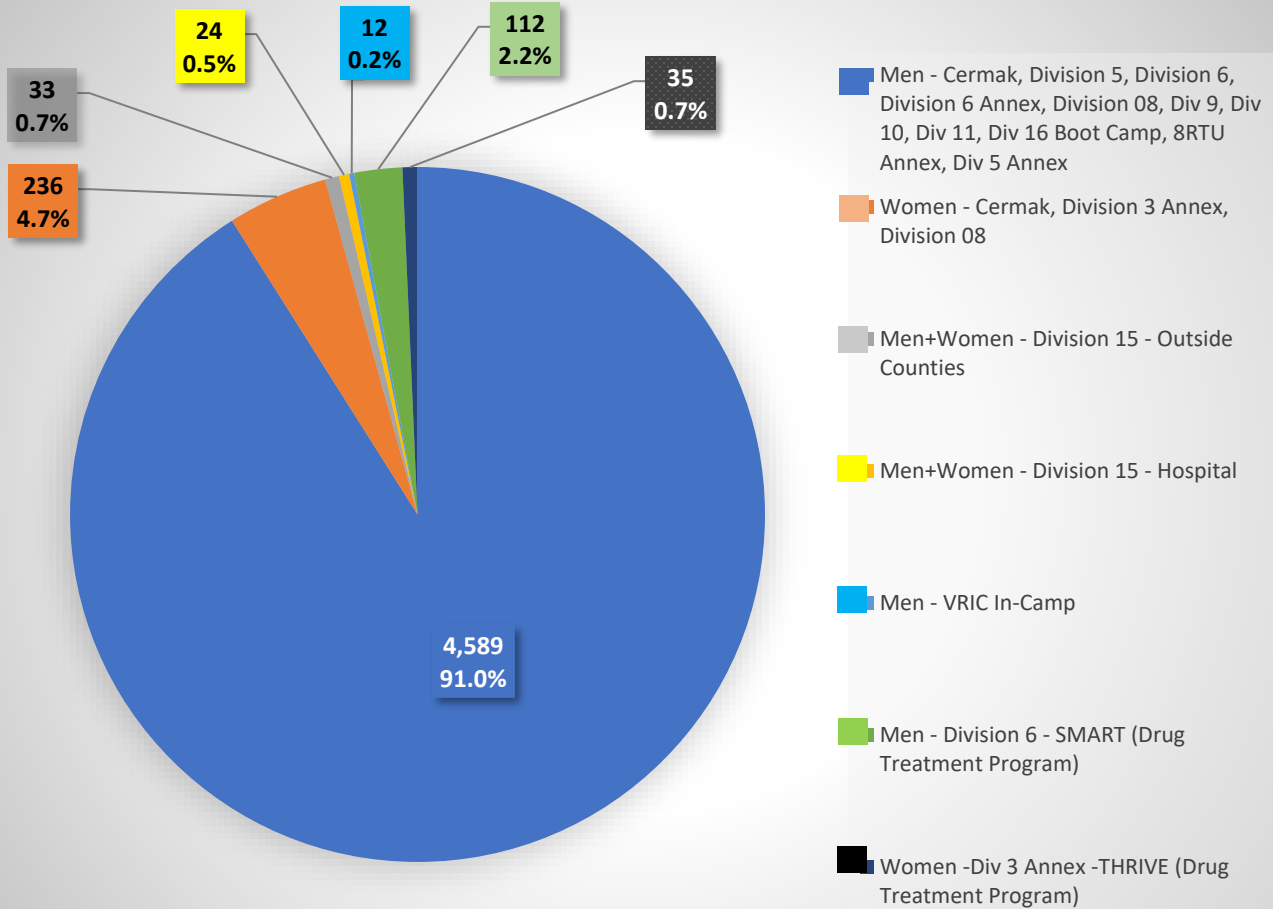

Sheriff's Daily Report

11/8/2024

Under the Custody of the Sheriff	
Total Male and Female	6,527
Jail Population	5,041
Community Corrections	1,486

Jail Population - Behind the Walls

Sheriff's Daily Report

11/8/2024

CCSO Population Demographics

In Confinement

Gender ID Distribution

Race Distribution

Age Distribution

Community Corrections

Gender ID Distribution

Race Distribution

Age Distribution