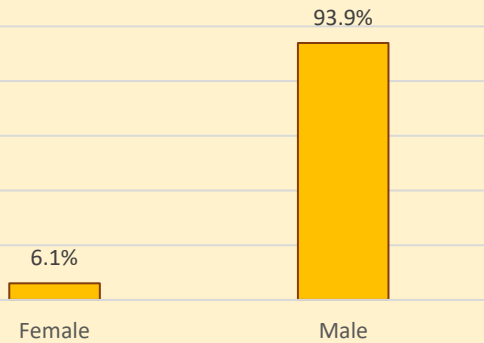

Sheriff's Daily Report

11/8/2024

Under the Custody of the Sheriff	
Total Male and Female	6,527
Jail Population	5,041
Community Corrections	1,486

Jail Population - Behind the Walls

Sheriff's Daily Report

11/8/2024

CCSO Population Demographics

In Confinement

Gender ID Distribution

Race Distribution

Age Distribution

Community Corrections

Gender ID Distribution

Race Distribution

Age Distribution