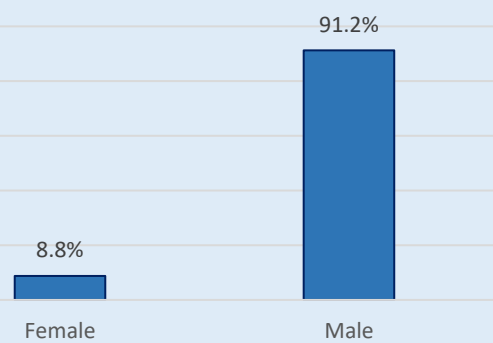

Sheriff's Daily Report

11/8/2024

Under the Custody of the Sheriff	
Total Male and Female	6,527
Jail Population	5,041
Community Corrections	1,486

Jail Population - Behind the Walls

Sheriff's Daily Report

11/8/2024

CCSO Population Demographics

In Confinement

Gender ID Distribution

Race Distribution

Age Distribution

Community Corrections

Gender ID Distribution

Race Distribution

Age Distribution