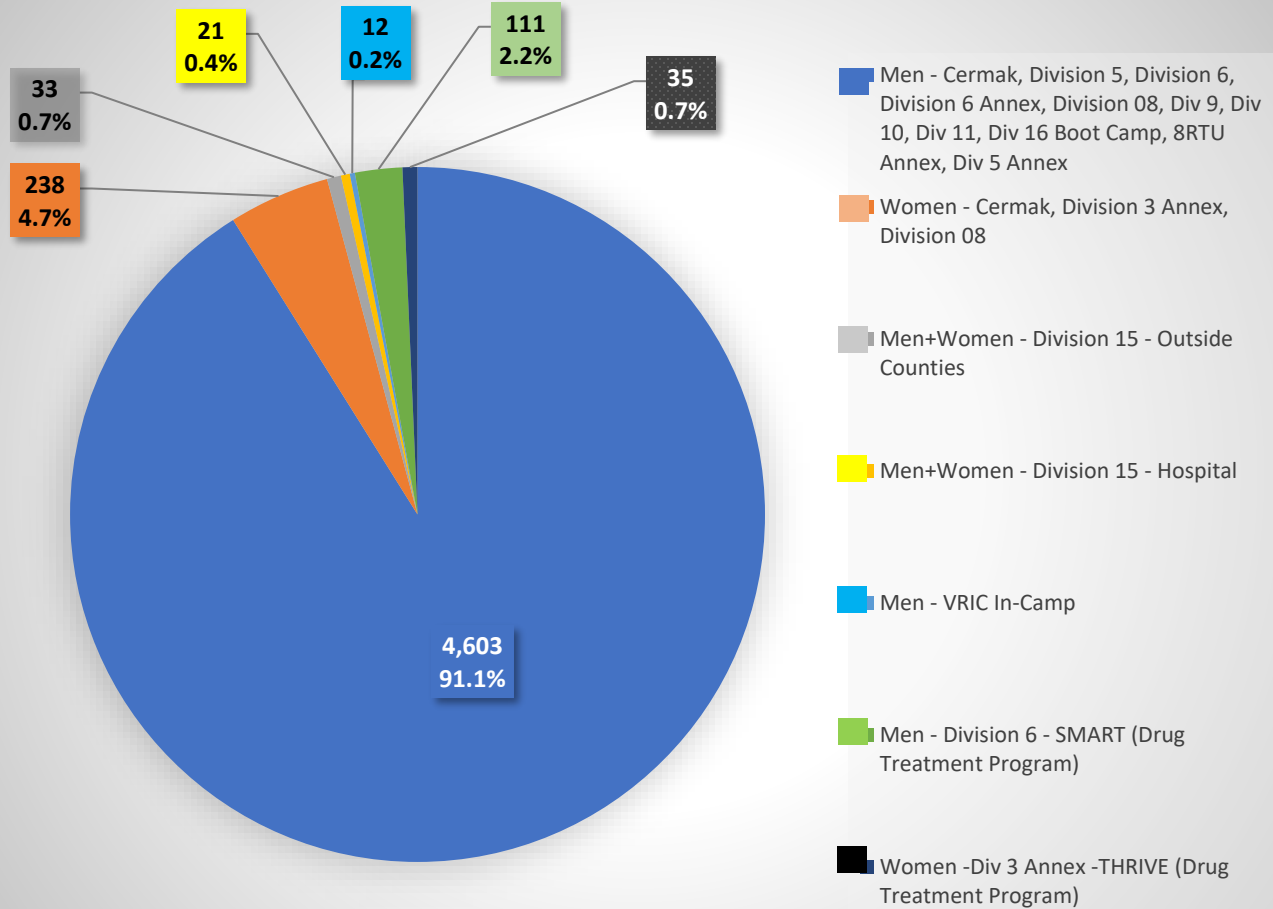

Sheriff's Daily Report

11/9/2024

Under the Custody of the Sheriff	
Total Male and Female	6,536
Jail Population	5,053
Community Corrections	1,483

Jail Population - Behind the Walls

Sheriff's Daily Report

11/9/2024

CCSO Population Demographics