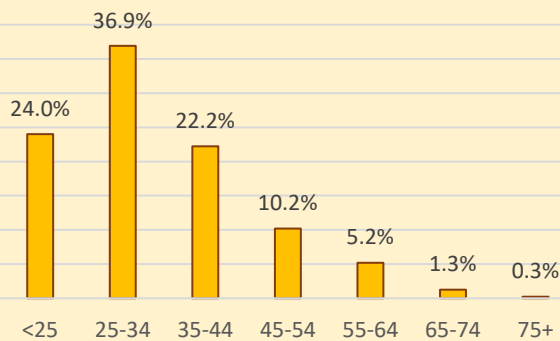

Sheriff's Daily Report

11/10/2024

Under the Custody of the Sheriff	
Total Male and Female	6,616
Jail Population	5,127
Community Corrections	1,489

Jail Population - Behind the Walls

Sheriff's Daily Report

11/10/2024

CCSO Population Demographics

In Confinement

Gender ID Distribution

Race Distribution

Age Distribution

Community Corrections

Gender ID Distribution

Race Distribution

Age Distribution