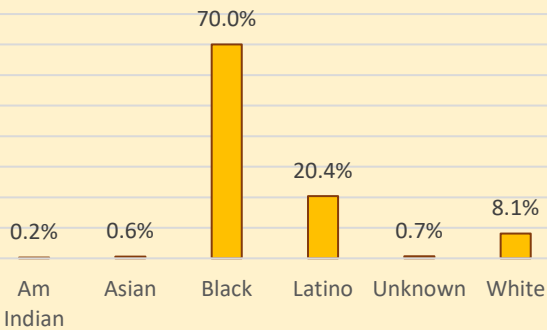

Sheriff's Daily Report

11/10/2024

Under the Custody of the Sheriff	
Total Male and Female	6,616
Jail Population	5,127
Community Corrections	1,489

Jail Population - Behind the Walls

Sheriff's Daily Report

11/10/2024

CCSO Population Demographics

In Confinement

Gender ID Distribution

Race Distribution

Age Distribution

Community Corrections

Gender ID Distribution

Race Distribution

Age Distribution