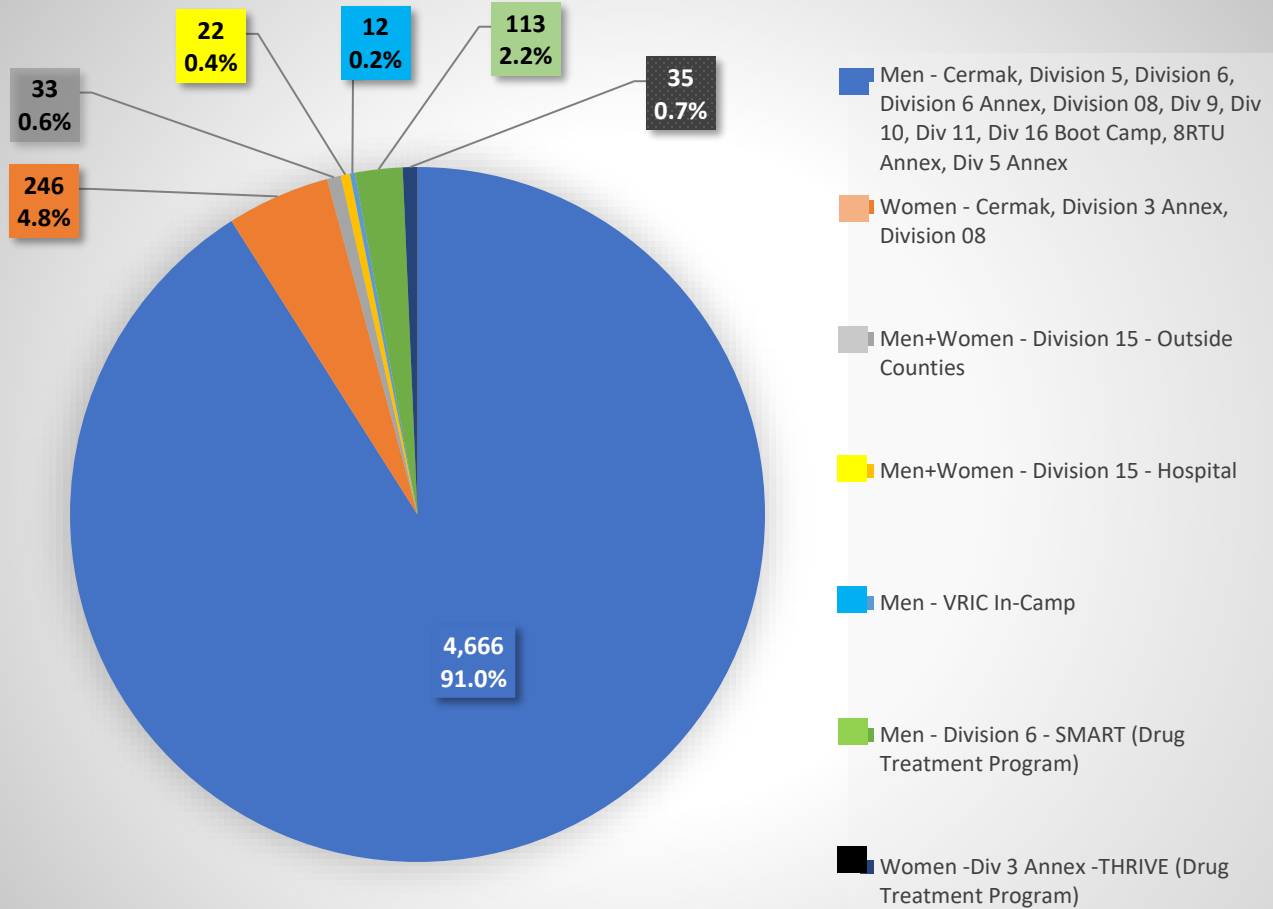

Sheriff's Daily Report

11/10/2024

Under the Custody of the Sheriff	
Total Male and Female	6,616
Jail Population	5,127
Community Corrections	1,489

Jail Population - Behind the Walls

Sheriff's Daily Report

11/10/2024

CCSO Population Demographics

In Confinement

Gender ID Distribution

Race Distribution

Age Distribution

Community Corrections

Gender ID Distribution

Race Distribution

Age Distribution