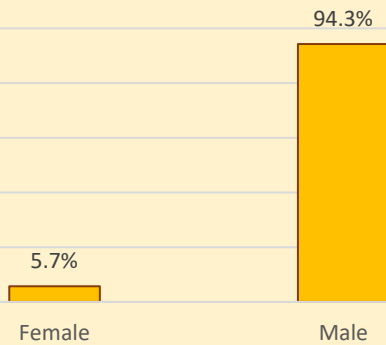

Sheriff's Daily Report

11/10/2024

Under the Custody of the Sheriff	
Total Male and Female	6,616
Jail Population	5,127
Community Corrections	1,489

Jail Population - Behind the Walls

Sheriff's Daily Report

11/10/2024

CCSO Population Demographics

In Confinement

Gender ID Distribution

Race Distribution

Age Distribution

Community Corrections

Gender ID Distribution

Race Distribution

Age Distribution