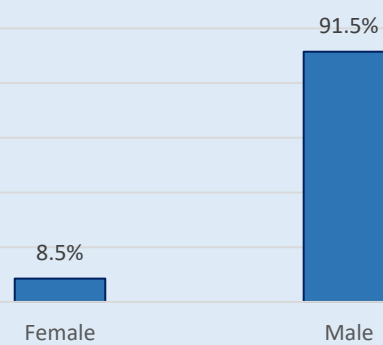

Sheriff's Daily Report

11/10/2024

Under the Custody of the Sheriff	
Total Male and Female	6,616
Jail Population	5,127
Community Corrections	1,489

Jail Population - Behind the Walls

Sheriff's Daily Report

11/10/2024

CCSO Population Demographics

In Confinement

Gender ID Distribution

Race Distribution

Age Distribution

Community Corrections

Gender ID Distribution

Race Distribution

Age Distribution