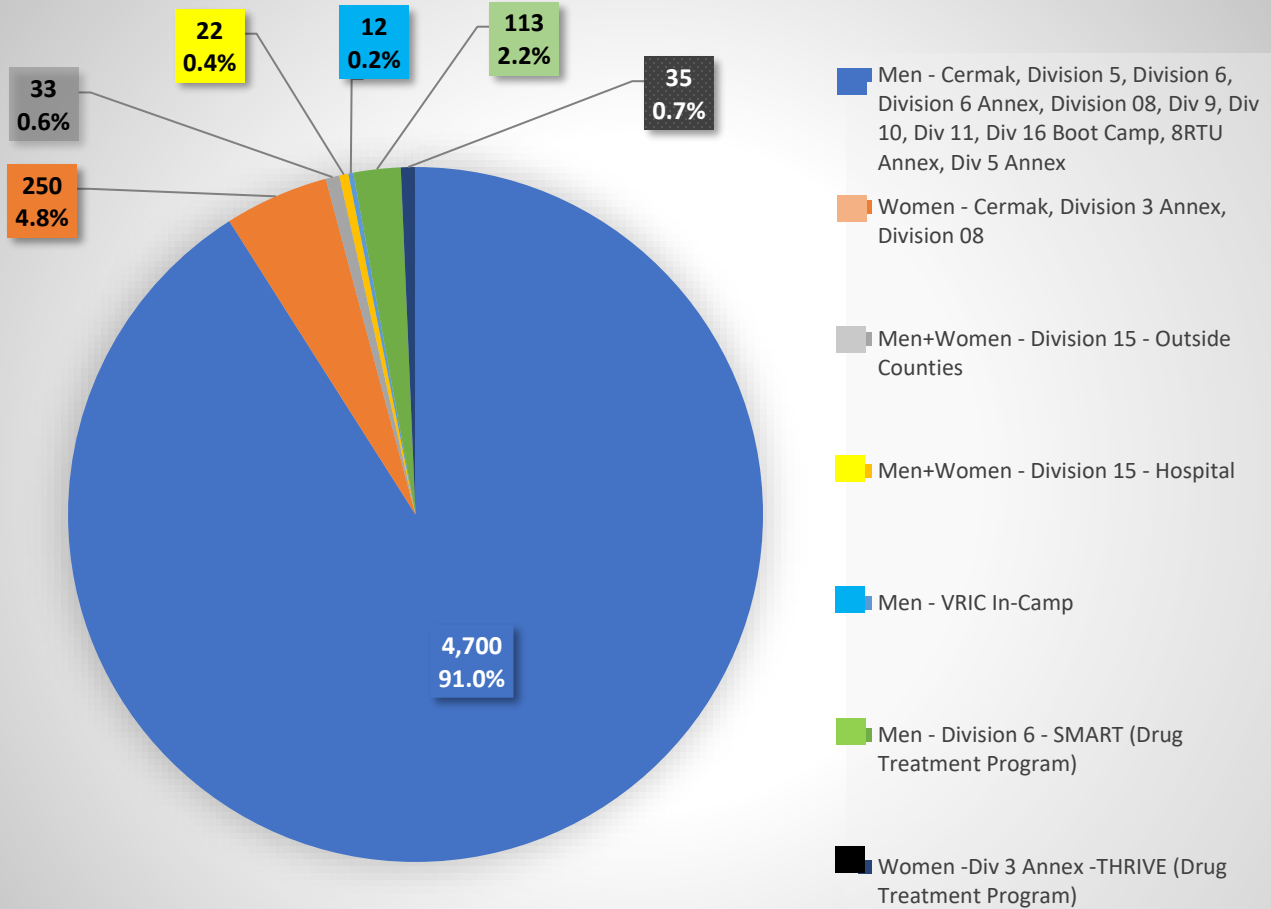

Sheriff's Daily Report

11/11/2024

Under the Custody of the Sheriff	
Total Male and Female	6,663
Jail Population	5,165
Community Corrections	1,498

Jail Population - Behind the Walls

Sheriff's Daily Report

11/11/2024

CCSO Population Demographics