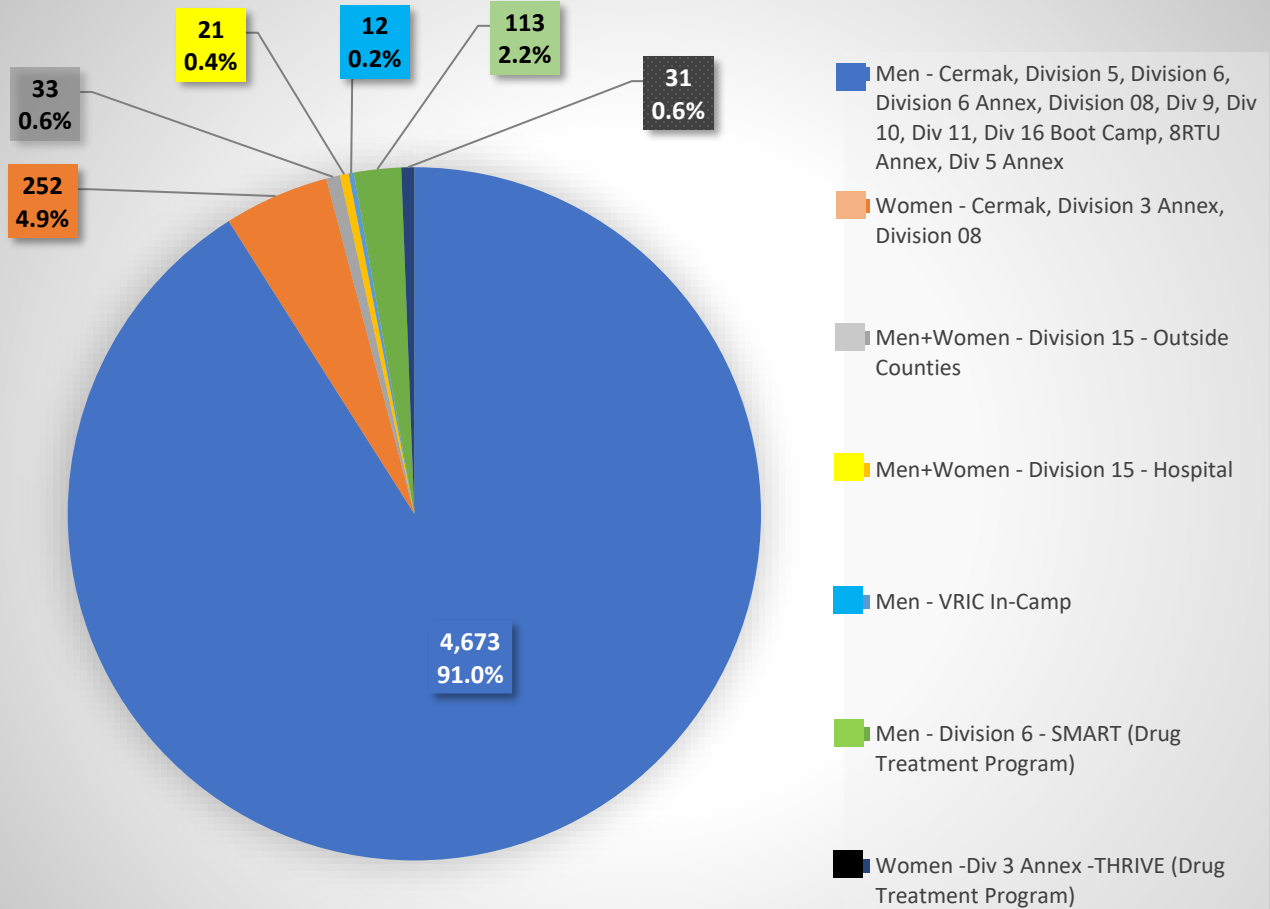

# Sheriff's Daily Report

## 11/13/2024

Under the Custody of the Sheriff	
<b>Total Male and Female</b>	<b>6,634</b>
Jail Population	5,135
Community Corrections	1,499

### Jail Population - Behind the Walls