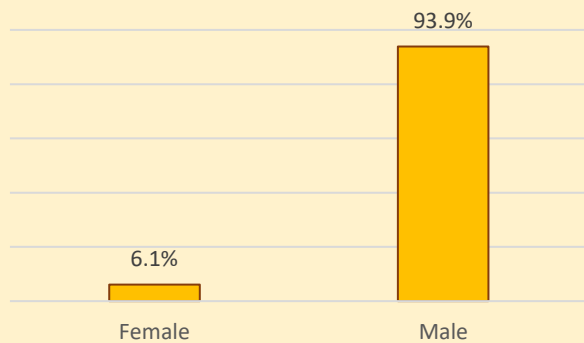

Sheriff's Daily Report

11/13/2024

CCSO Population Demographics

In Confinement

Gender ID Distribution