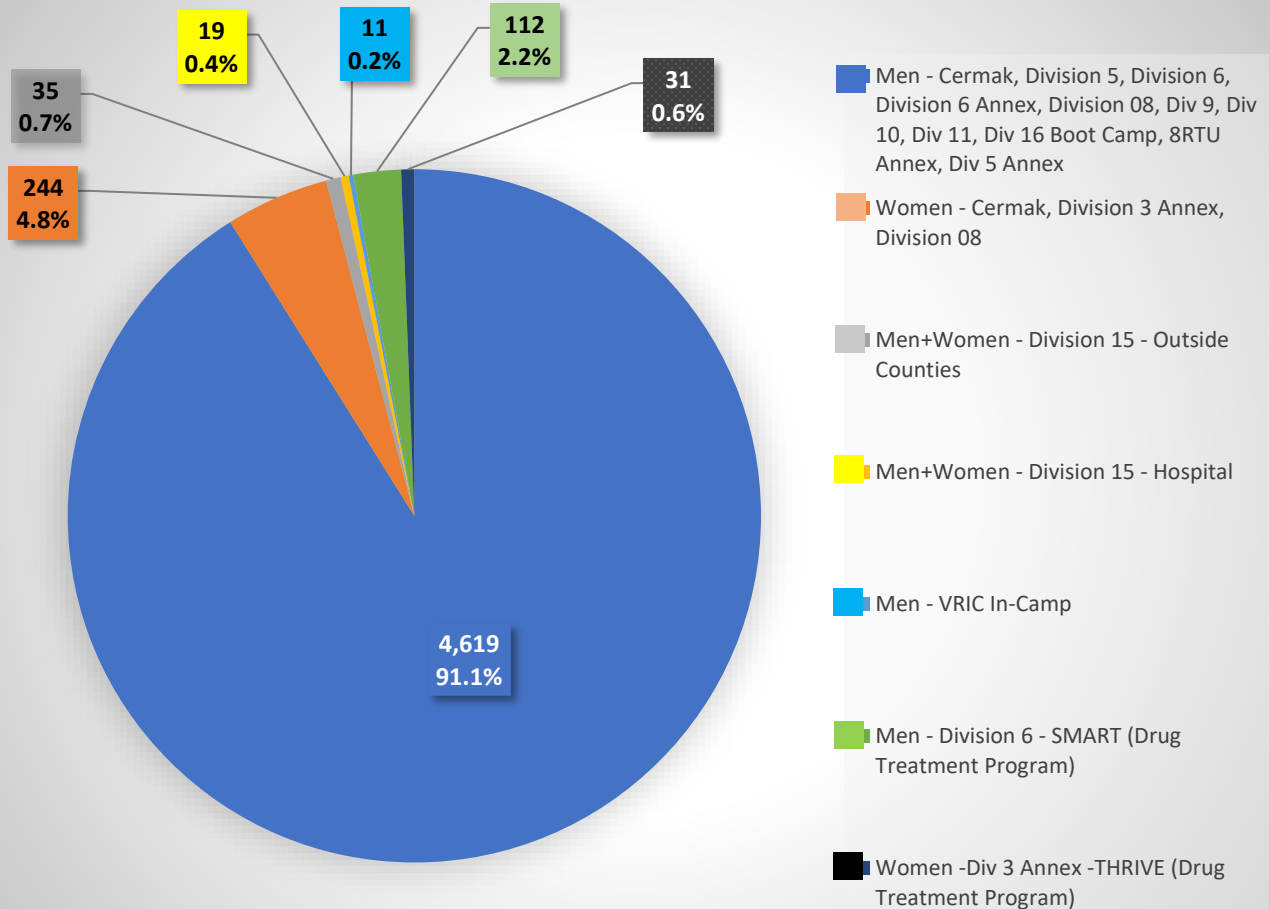

Sheriff's Daily Report

11/14/2024

Under the Custody of the Sheriff	
Total Male and Female	6,575
Jail Population	5,071
Community Corrections	1,504

Jail Population - Behind the Walls

Sheriff's Daily Report

11/14/2024

CCSO Population Demographics