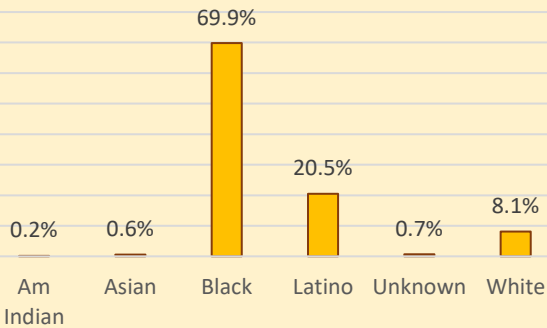

Sheriff's Daily Report

11/15/2024

Under the Custody of the Sheriff	
Total Male and Female	6,582
Jail Population	5,082
Community Corrections	1,500

Jail Population - Behind the Walls

Sheriff's Daily Report

11/15/2024

CCSO Population Demographics

In Confinement

Gender ID Distribution

Race Distribution

Age Distribution

Community Corrections

Gender ID Distribution

Race Distribution

Age Distribution