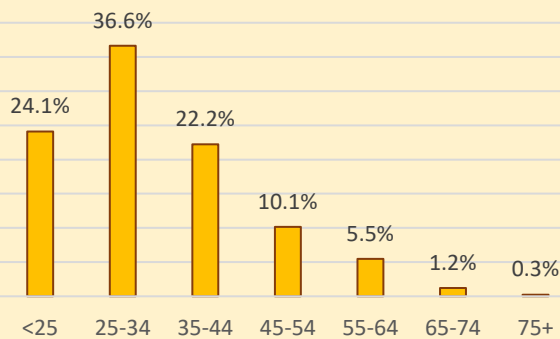

Sheriff's Daily Report

11/15/2024

Under the Custody of the Sheriff	
Total Male and Female	6,582
Jail Population	5,082
Community Corrections	1,500

Jail Population - Behind the Walls

Sheriff's Daily Report

11/15/2024

CCSO Population Demographics

In Confinement

Gender ID Distribution

Race Distribution

Age Distribution

Community Corrections

Gender ID Distribution

Race Distribution

Age Distribution