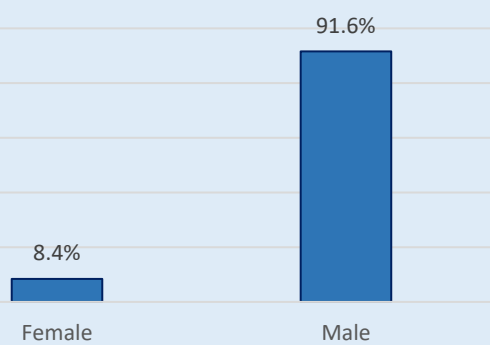

Sheriff's Daily Report

11/15/2024

Under the Custody of the Sheriff	
Total Male and Female	6,582
Jail Population	5,082
Community Corrections	1,500

Jail Population - Behind the Walls

Sheriff's Daily Report

11/15/2024

CCSO Population Demographics

In Confinement

Gender ID Distribution

Race Distribution

Age Distribution

Community Corrections

Gender ID Distribution

Race Distribution

Age Distribution