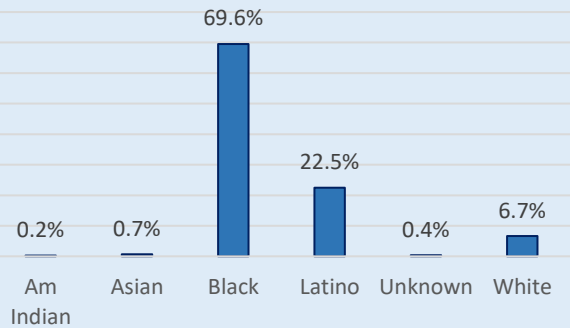

Sheriff's Daily Report

11/15/2024

Under the Custody of the Sheriff	
Total Male and Female	6,582
Jail Population	5,082
Community Corrections	1,500

Jail Population - Behind the Walls

Sheriff's Daily Report

11/15/2024

CCSO Population Demographics

In Confinement

Gender ID Distribution

Race Distribution

Age Distribution

Community Corrections

Gender ID Distribution

Race Distribution

Age Distribution