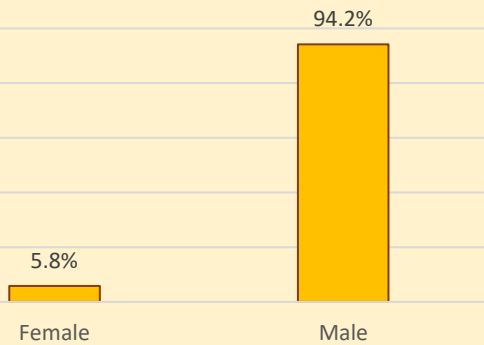

Sheriff's Daily Report

11/15/2024

Under the Custody of the Sheriff	
Total Male and Female	6,582
Jail Population	5,082
Community Corrections	1,500

Jail Population - Behind the Walls

Sheriff's Daily Report

11/15/2024

CCSO Population Demographics

In Confinement

Gender ID Distribution

Race Distribution

Age Distribution

Community Corrections

Gender ID Distribution

Race Distribution

Age Distribution