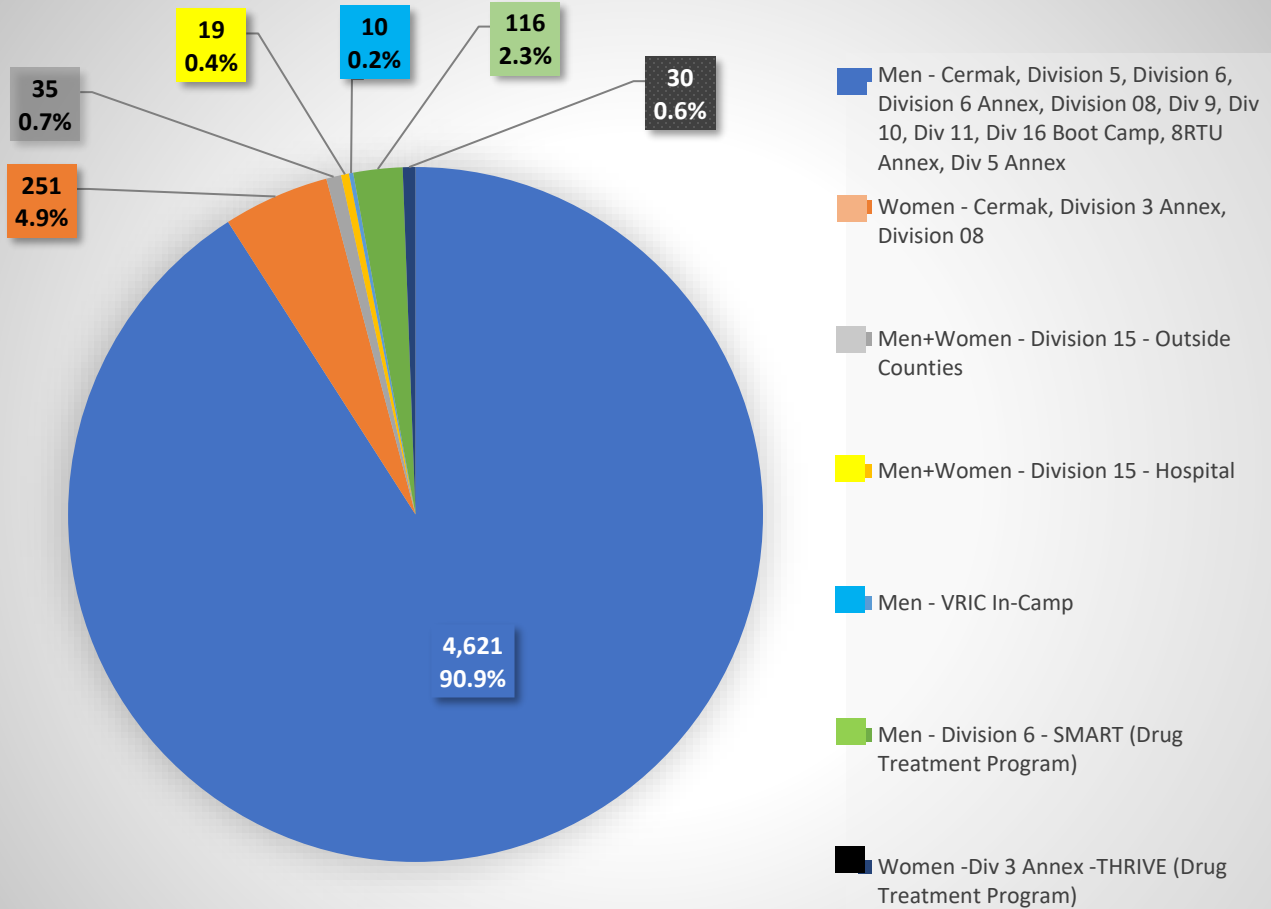

Sheriff's Daily Report

11/15/2024

Under the Custody of the Sheriff	
Total Male and Female	6,582
Jail Population	5,082
Community Corrections	1,500

Jail Population - Behind the Walls

Sheriff's Daily Report

11/15/2024

CCSO Population Demographics

In Confinement

Gender ID Distribution

Race Distribution

Age Distribution

Community Corrections

Gender ID Distribution

Race Distribution

Age Distribution