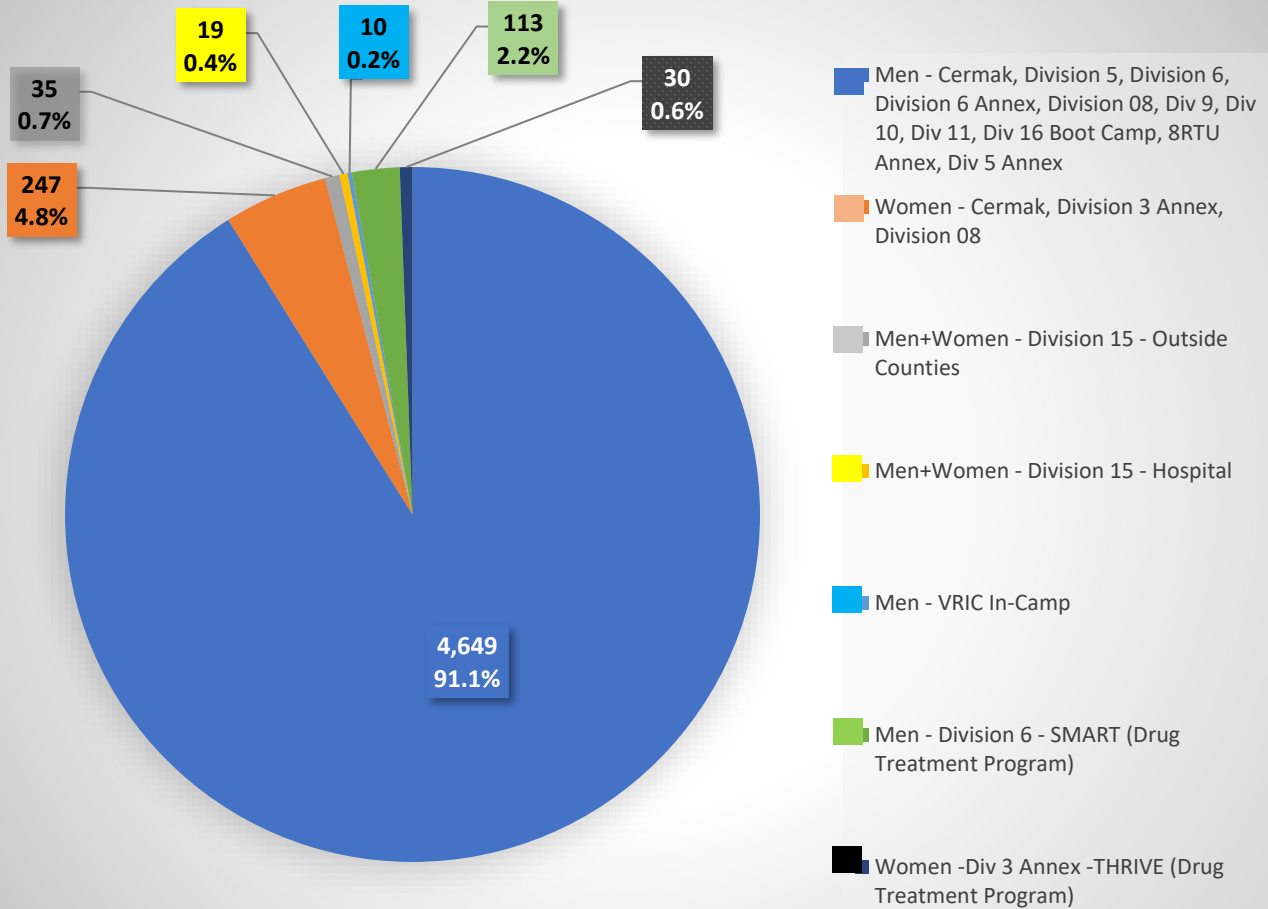

# Sheriff's Daily Report

## 11/16/2024

Under the Custody of the Sheriff	
Total Male and Female	6,601
Jail Population	5,103
Community Corrections	1,498

### Jail Population - Behind the Walls

## CCSO Population Demographics