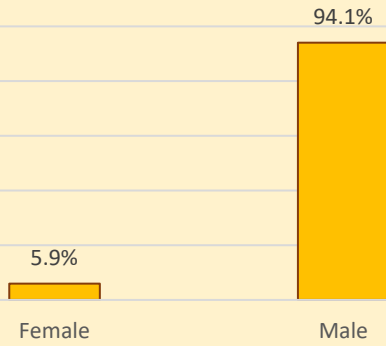

CCSO Population Demographics

In Confinement

Gender ID Distribution