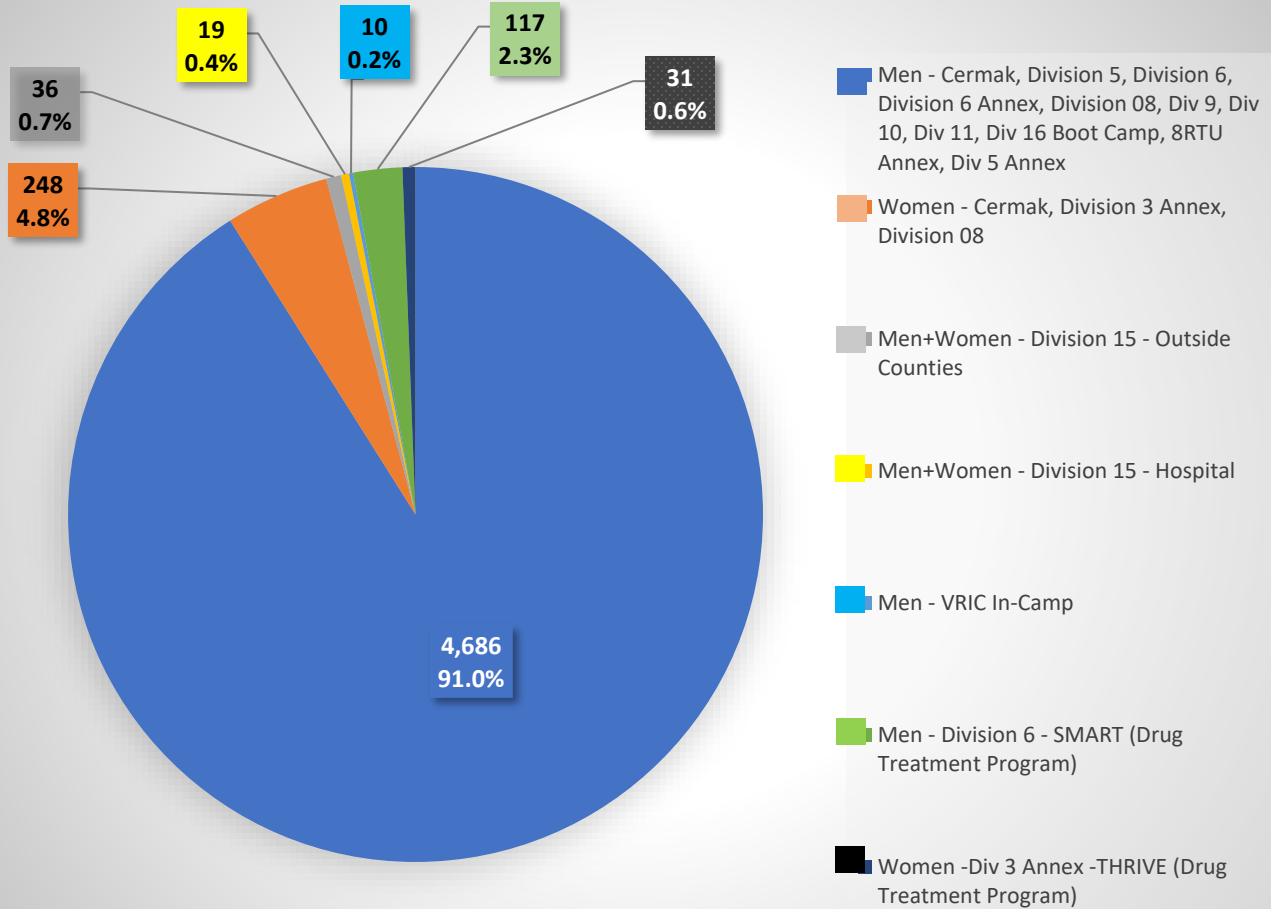

# Sheriff's Daily Report

## 11/19/2024

Under the Custody of the Sheriff	
Total Male and Female	6,643
Jail Population	5,147
Community Corrections	1,496

### Jail Population - Behind the Walls