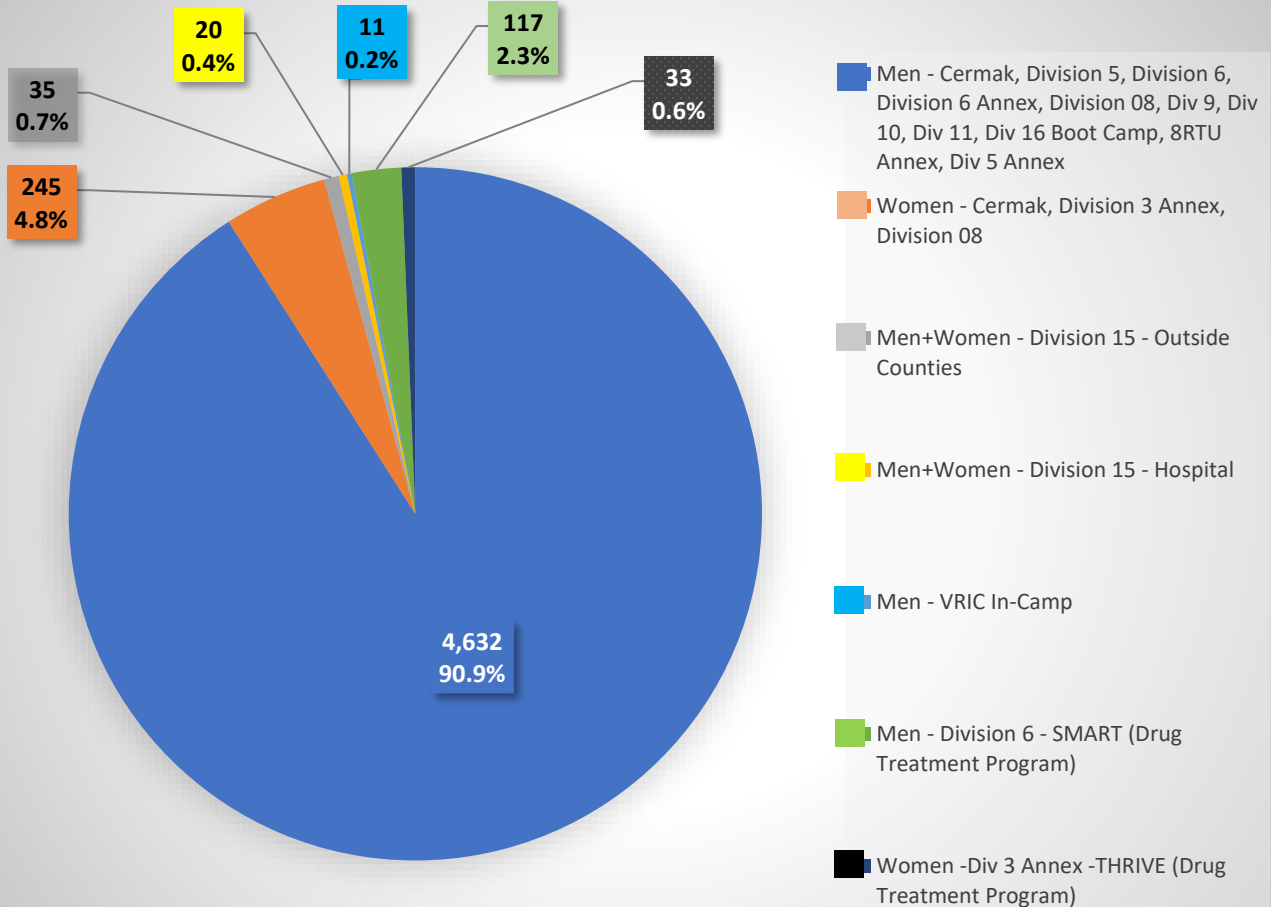

Sheriff's Daily Report

11/20/2024

Under the Custody of the Sheriff	
Total Male and Female	6,580
Jail Population	5,093
Community Corrections	1,487

Jail Population - Behind the Walls

Sheriff's Daily Report

11/20/2024

CCSO Population Demographics