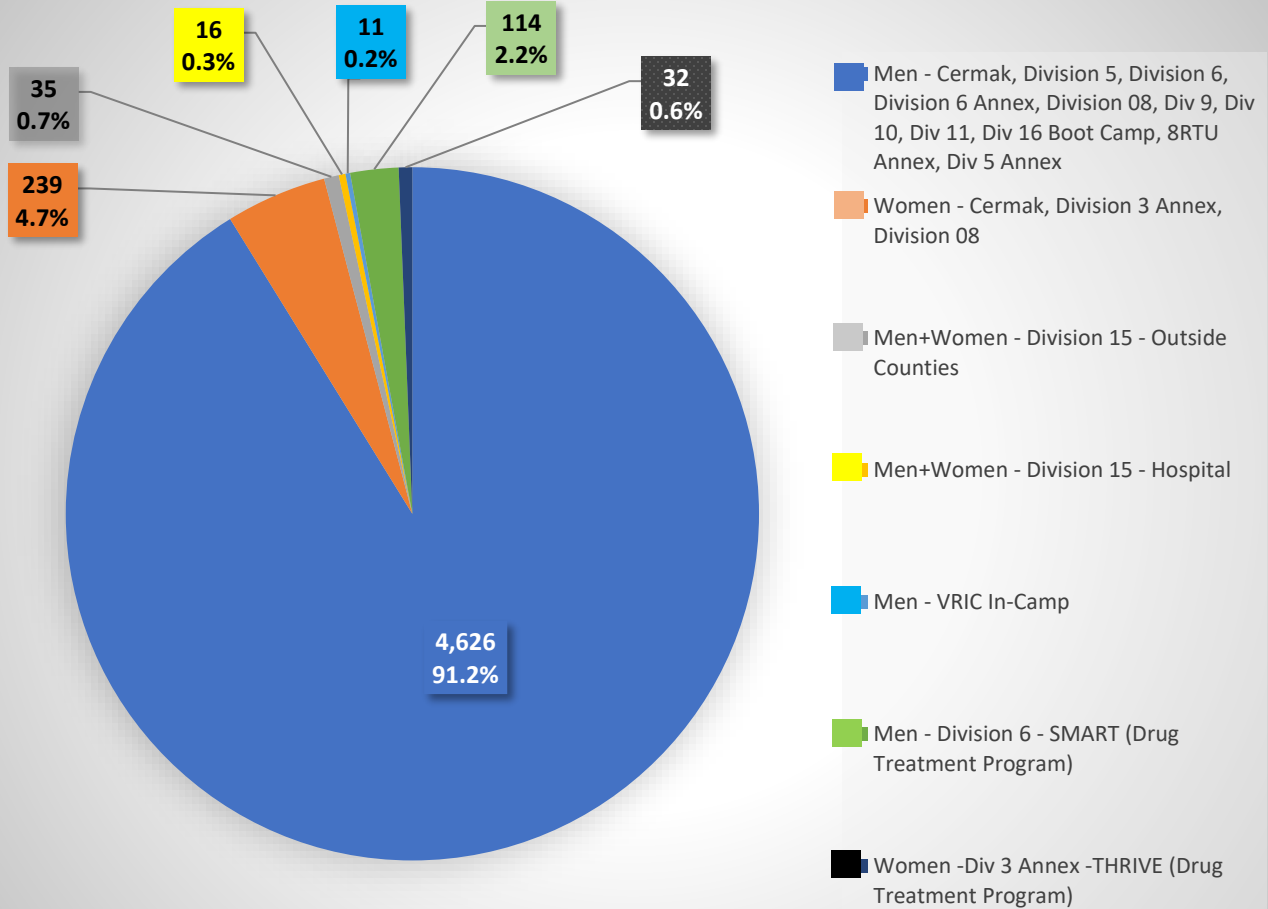

# Sheriff's Daily Report

11/21/2024

Under the Custody of the Sheriff	
<b>Total Male and Female</b>	<b>6,549</b>
Jail Population	5,073
Community Corrections	1,476

## Jail Population - Behind the Walls

## Sheriff's Daily Report

11/21/2024

#### In Confinement

Gender ID Distribution

Race Distribution

Age Distribution