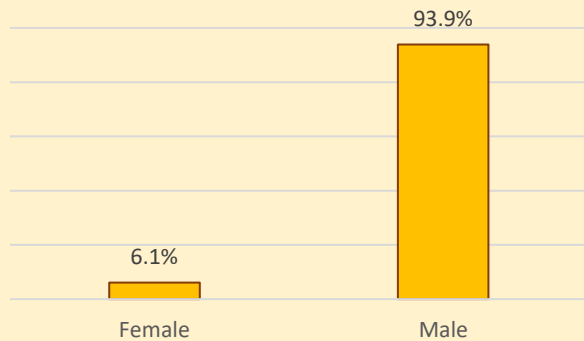

Sheriff's Daily Report

11/21/2024

CCSO Population Demographics

In Confinement

Gender ID Distribution