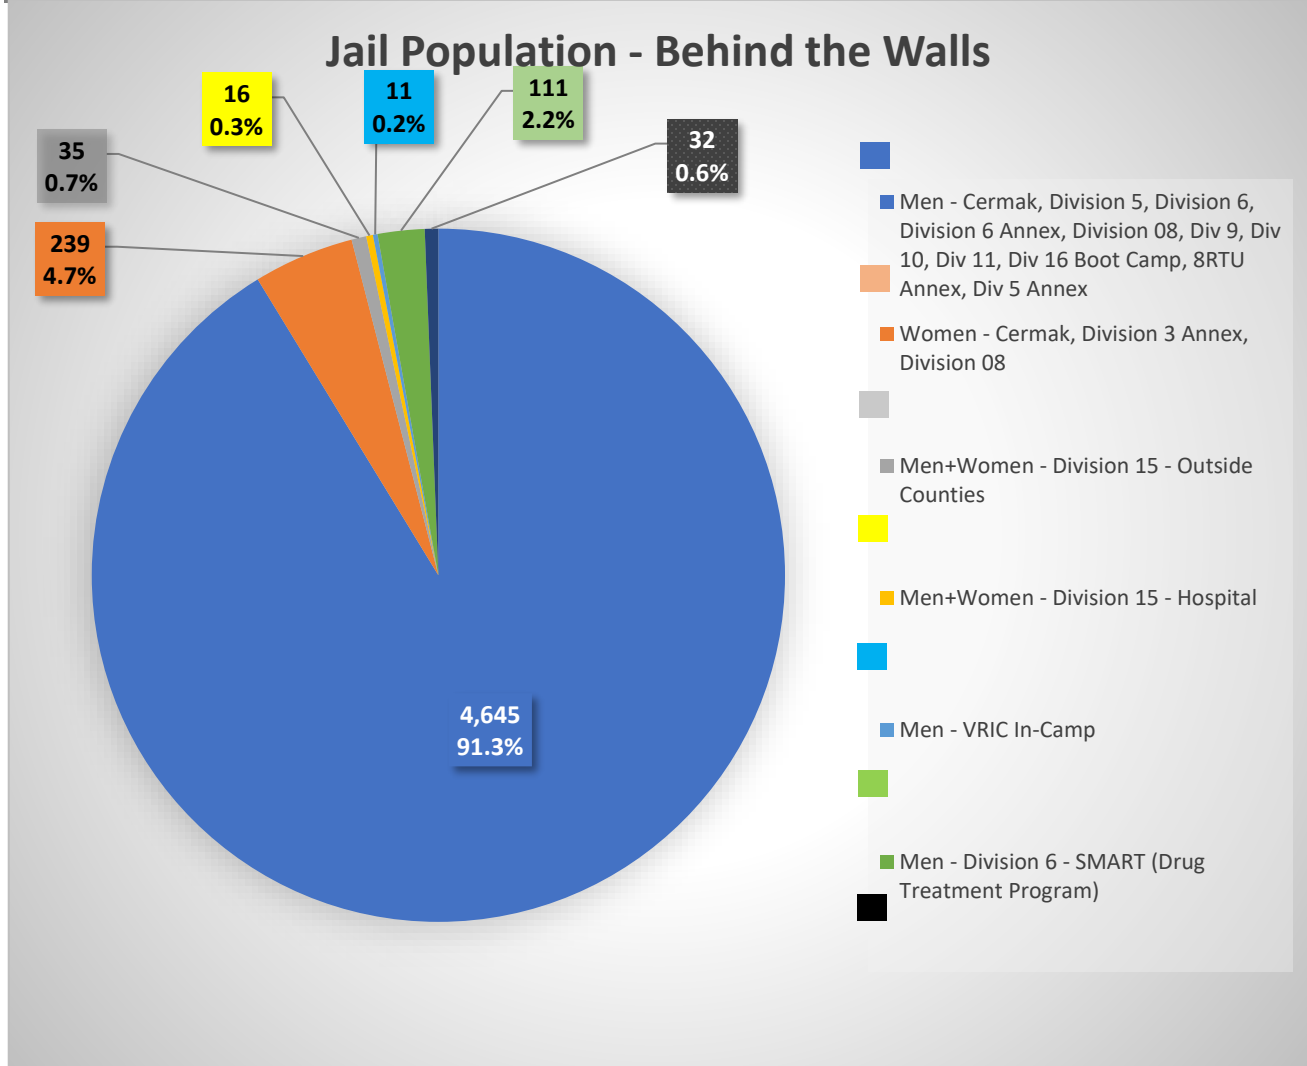

Sheriff's Daily Report

11/22/2024

Under the Custody of the Sheriff	
Total Male and Female	6,558
Jail Population	5,089
Community Corrections	1,469

Sheriff's Daily Report

11/22/2024

CCSO Population Demographics