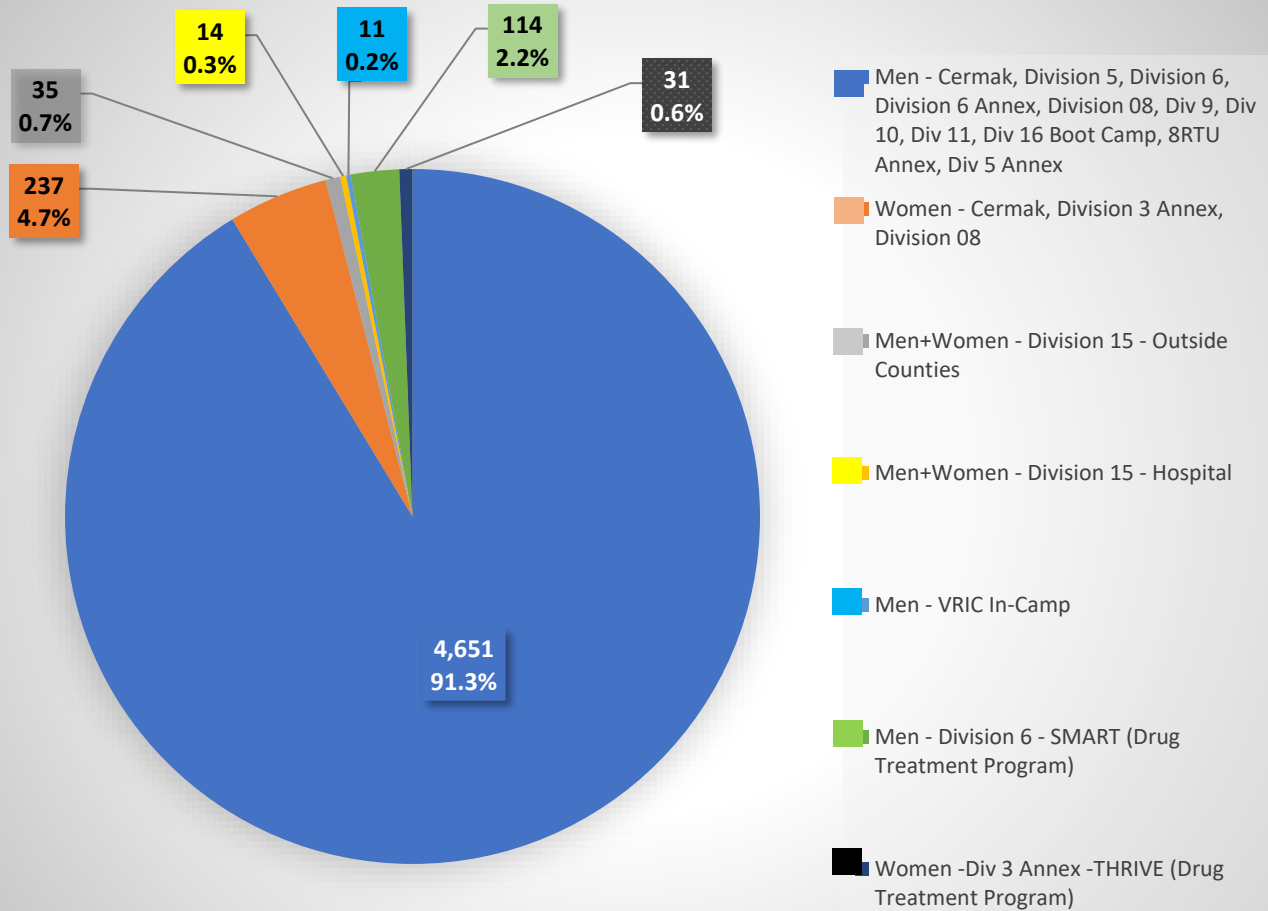

Sheriff's Daily Report

11/23/2024

Under the Custody of the Sheriff	
Total Male and Female	6,561
Jail Population	5,093
Community Corrections	1,468

Jail Population - Behind the Walls

Sheriff's Daily Report

11/23/2024

CCSO Population Demographics