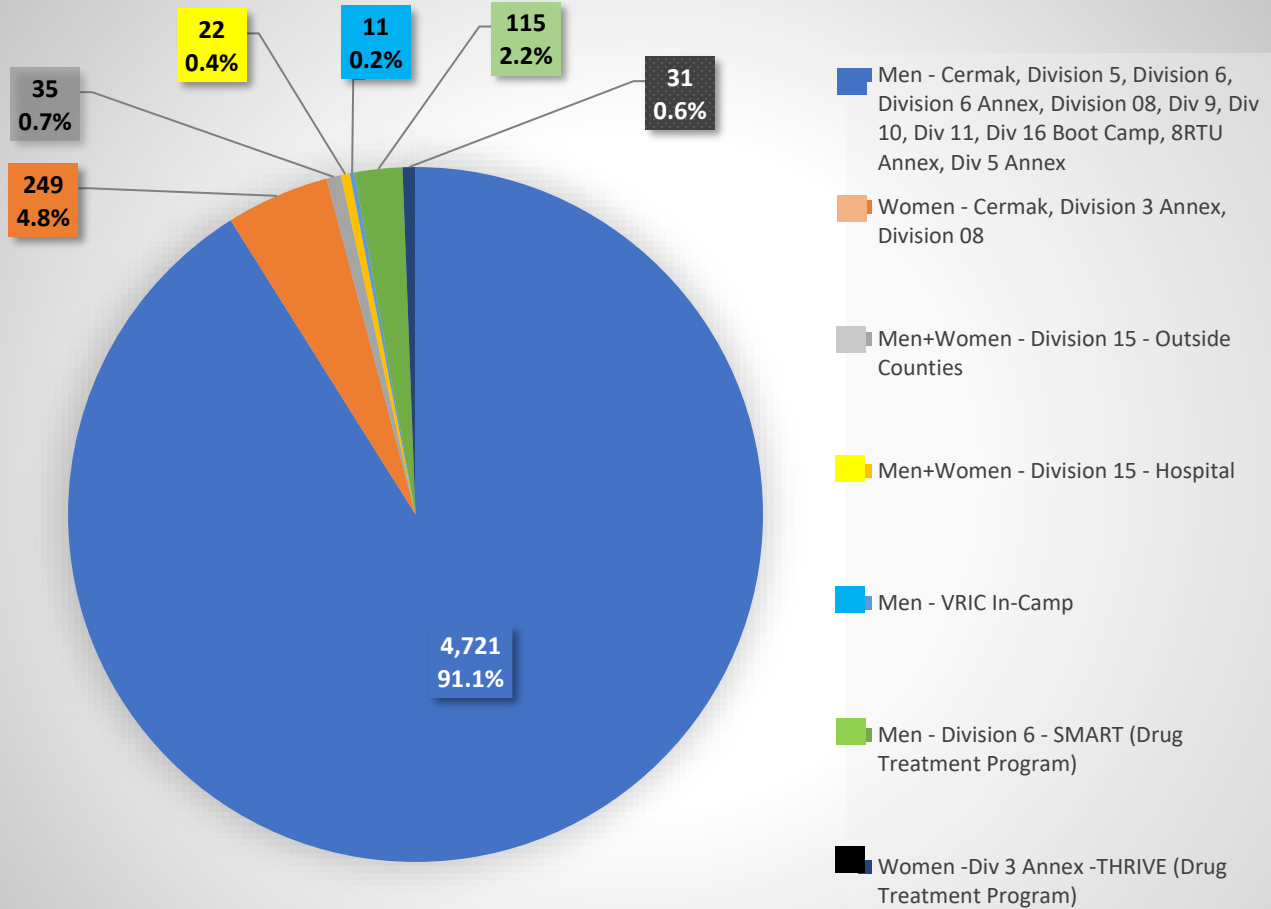

Sheriff's Daily Report

11/25/2024

Under the Custody of the Sheriff	
Total Male and Female	6,668
Jail Population	5,184
Community Corrections	1,484

Jail Population - Behind the Walls

Sheriff's Daily Report

11/25/2024

CCSO Population Demographics