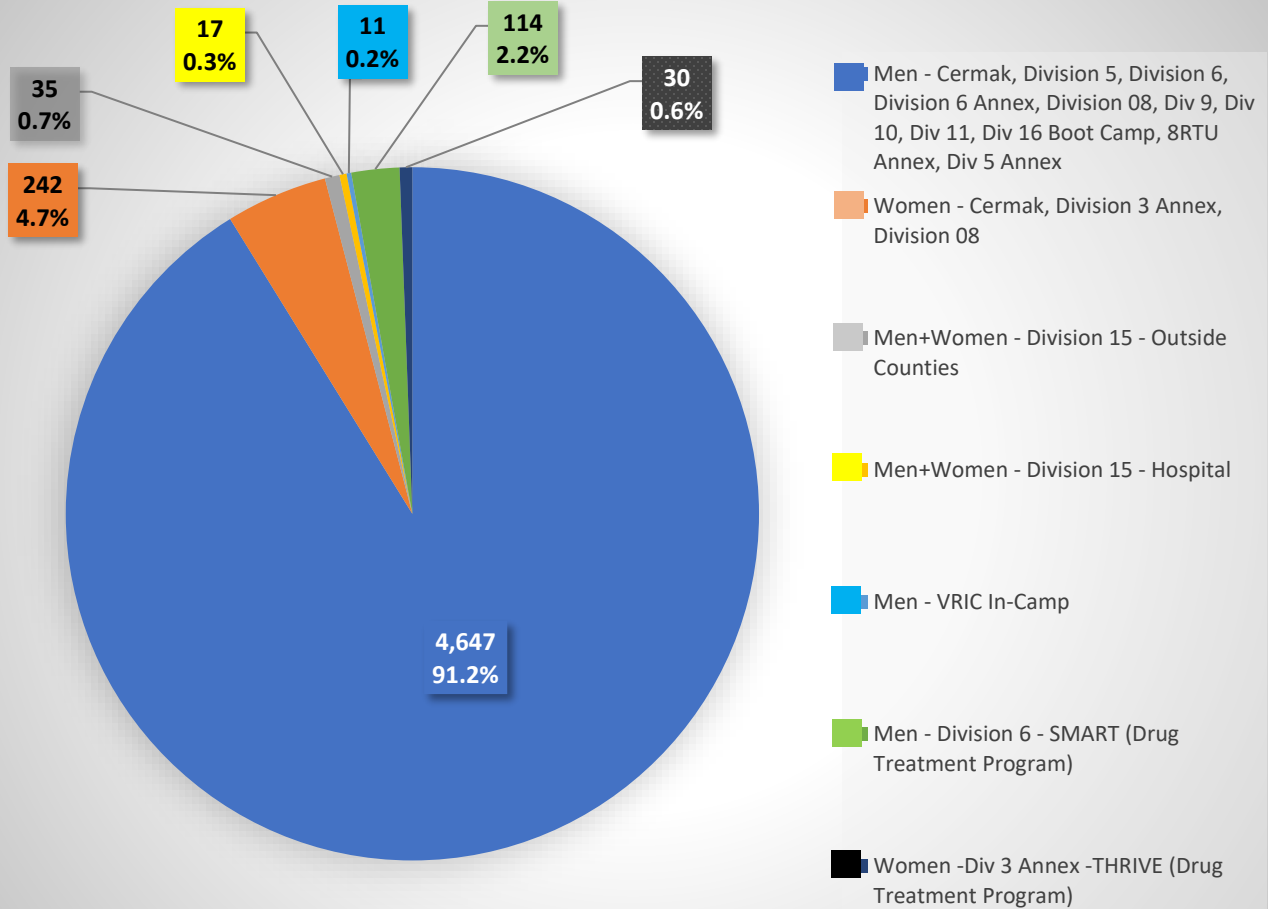

Sheriff's Daily Report

11/26/2024

Under the Custody of the Sheriff	
Total Male and Female	6,577
Jail Population	5,096
Community Corrections	1,481

Jail Population - Behind the Walls

Sheriff's Daily Report

11/26/2024

CCSO Population Demographics