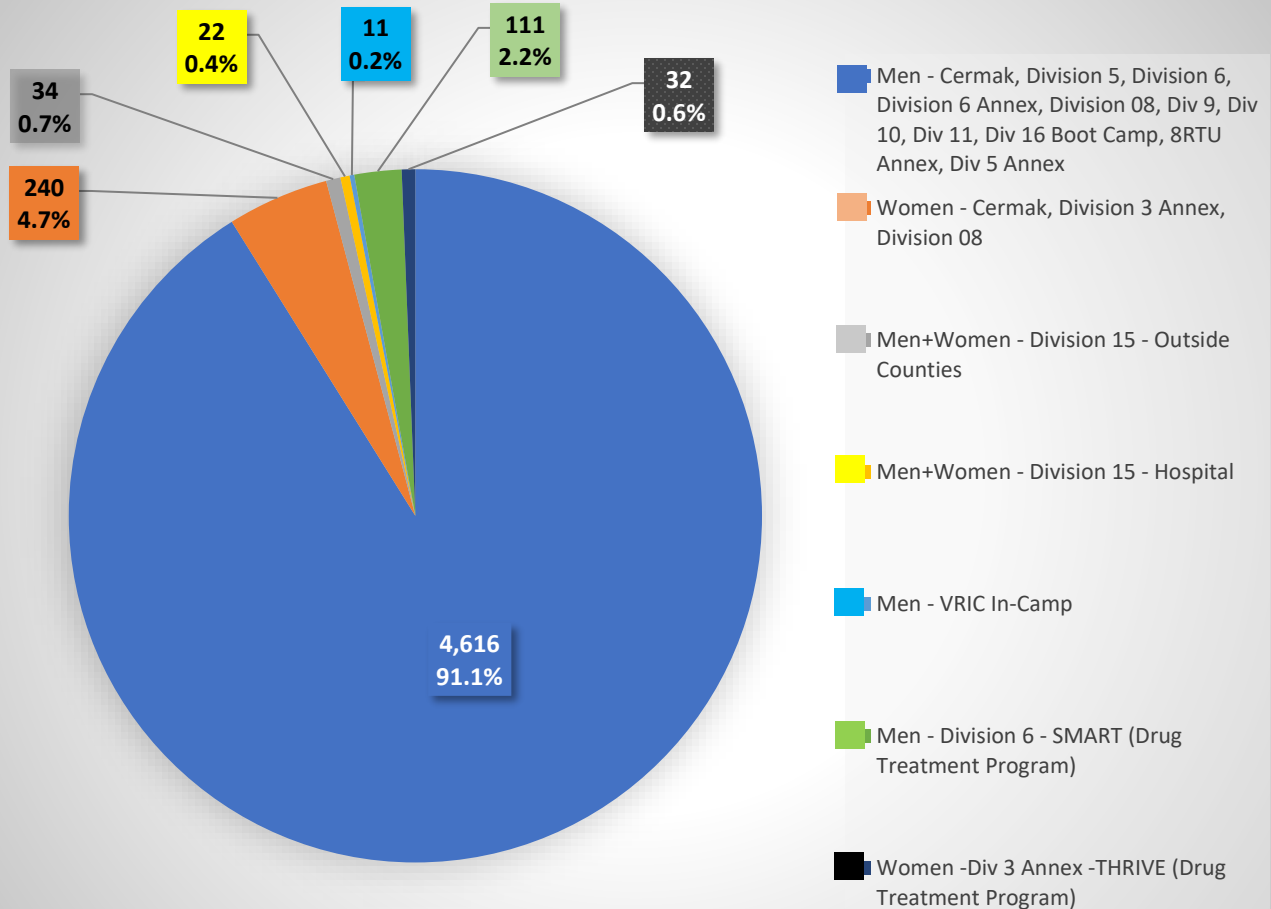

Sheriff's Daily Report

11/27/2024

Under the Custody of the Sheriff	
Total Male and Female	6,542
Jail Population	5,066
Community Corrections	1,476

Jail Population - Behind the Walls

Sheriff's Daily Report

11/27/2024

CCSO Population Demographics