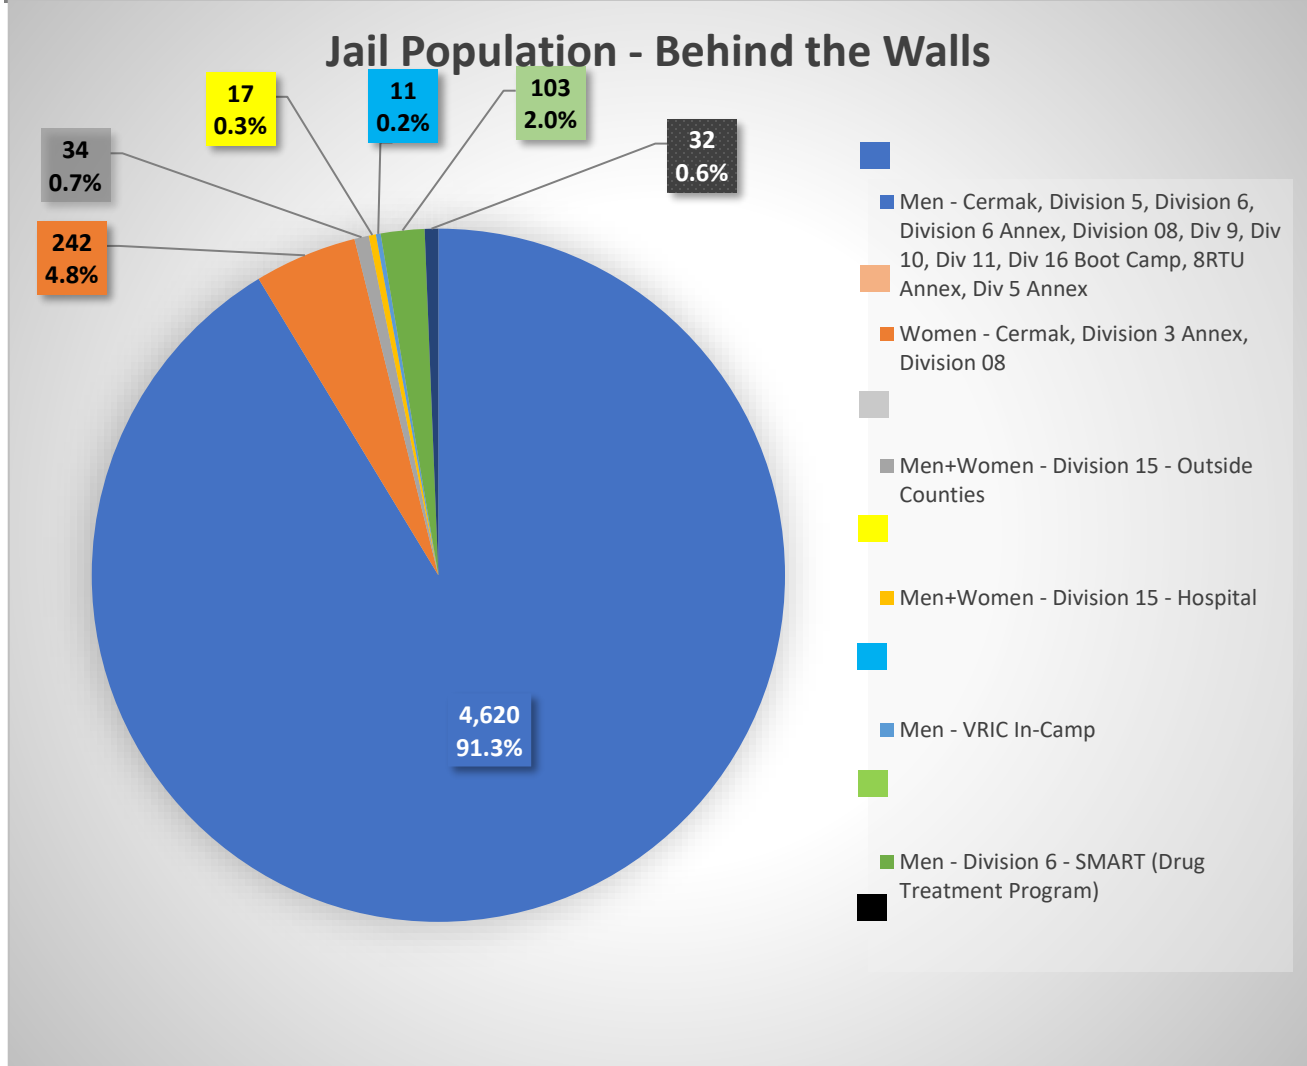

Sheriff's Daily Report

11/28/2024

Under the Custody of the Sheriff	
Total Male and Female	6,535
Jail Population	5,059
Community Corrections	1,476

Sheriff's Daily Report

11/28/2024

CCSO Population Demographics