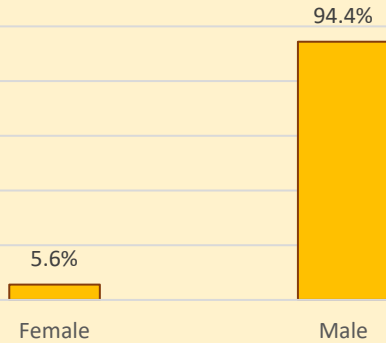

CCSO Population Demographics

In Confinement

Gender ID Distribution