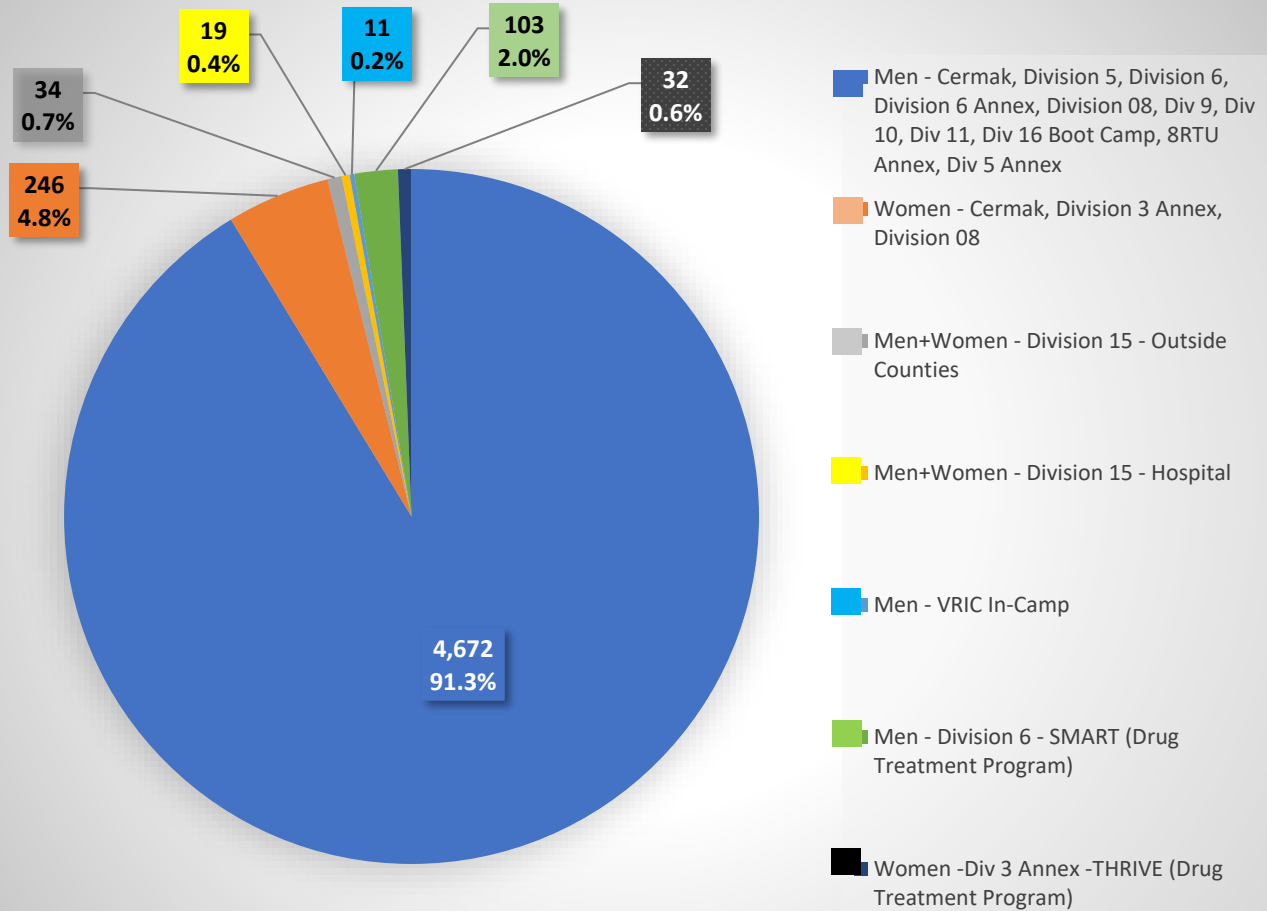

# Sheriff's Daily Report

## 11/29/2024

Under the Custody of the Sheriff	
Total Male and Female	6,594
Jail Population	5,117
Community Corrections	1,477

### Jail Population - Behind the Walls