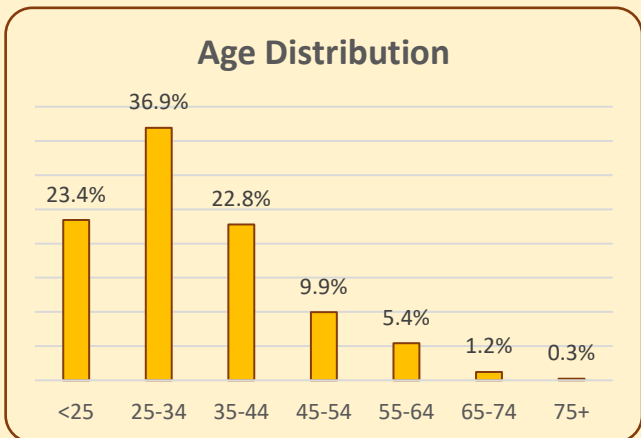

Sheriff's Daily Report

11/30/2024

CCSO Population Demographics

In Confinement