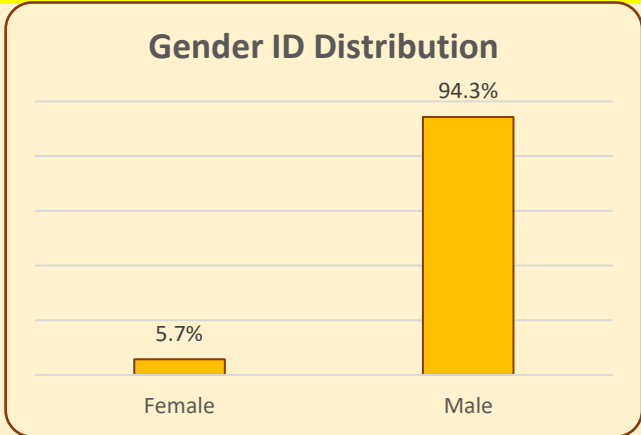

Sheriff's Daily Report

11/30/2024

CCSO Population Demographics

In Confinement