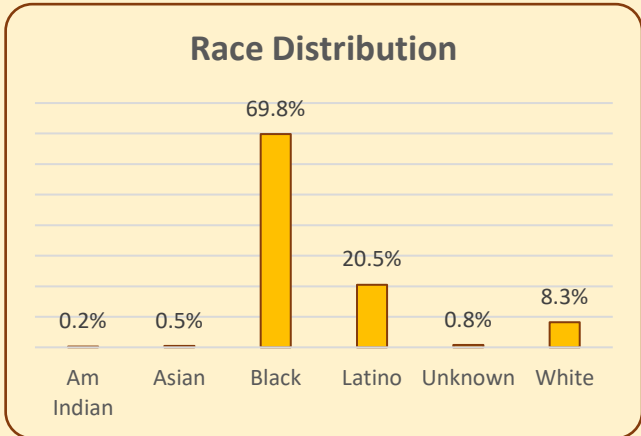

Sheriff's Daily Report

11/30/2024

CCSO Population Demographics

In Confinement