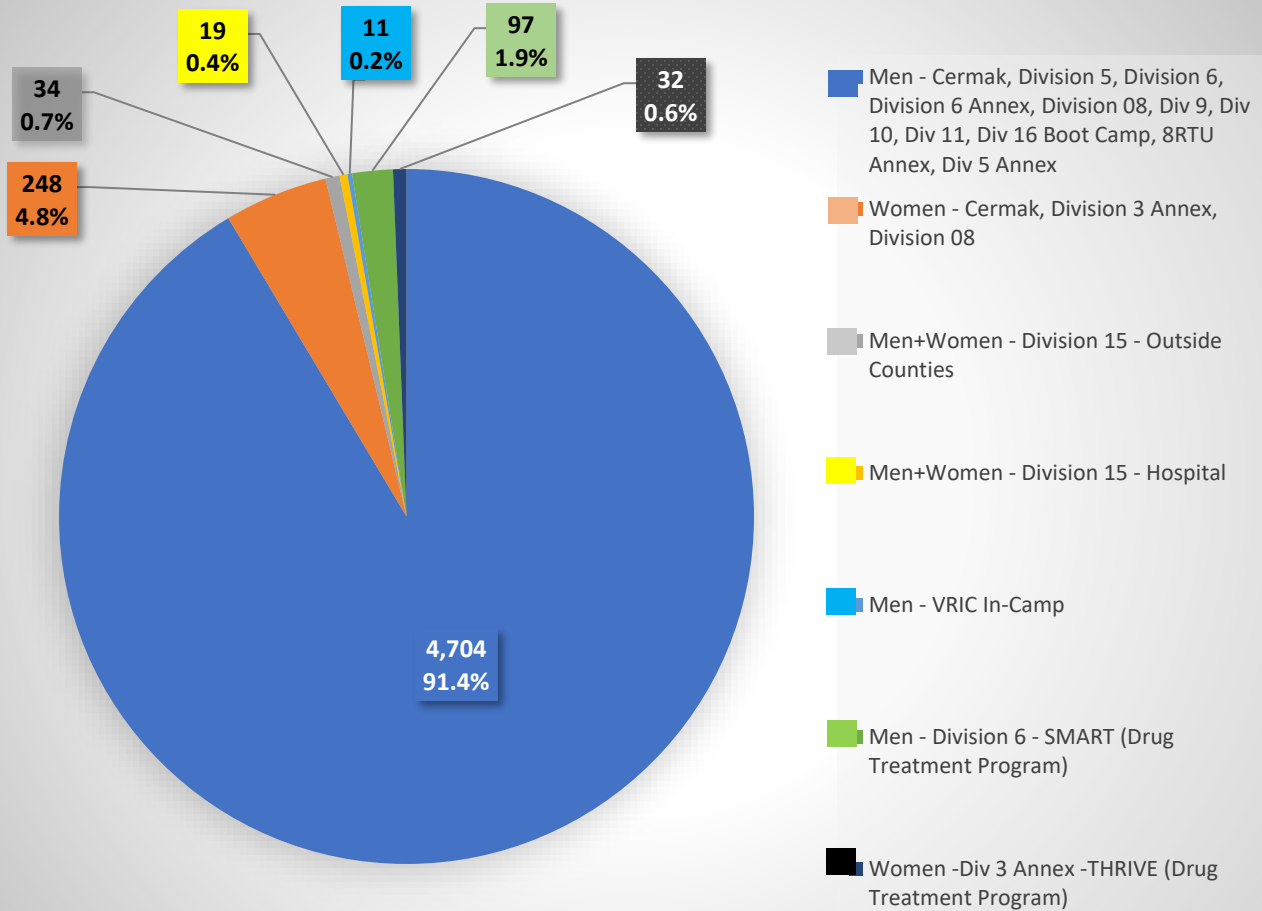

Sheriff's Daily Report

11/30/2024

Under the Custody of the Sheriff	
Total Male and Female	6,630
Jail Population	5,145
Community Corrections	1,485

Jail Population - Behind the Walls

Sheriff's Daily Report

11/30/2024

CCSO Population Demographics

In Confinement

Community Corrections