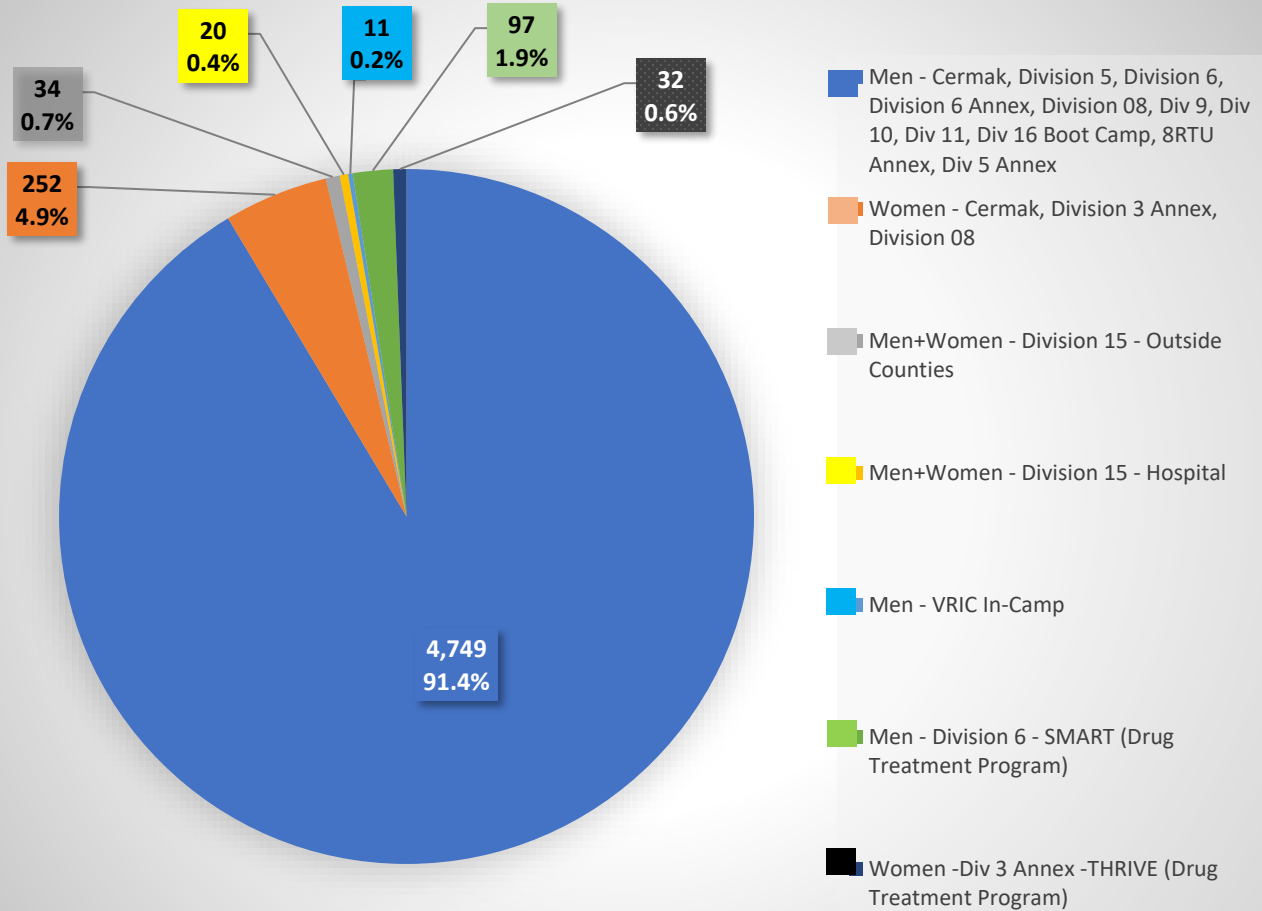

# Sheriff's Daily Report

## 12/1/2024

Under the Custody of the Sheriff	
Total Male and Female	6,685
Jail Population	5,195
Community Corrections	1,490

### Jail Population - Behind the Walls