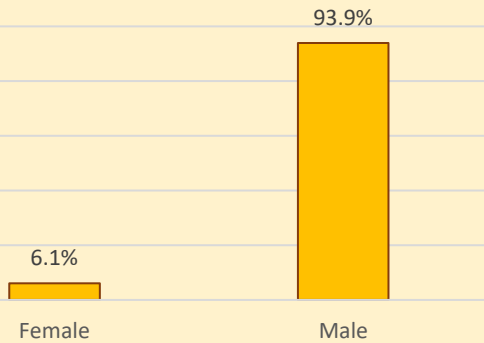

Sheriff's Daily Report

12/2/2024

CCSO Population Demographics

In Confinement

Gender ID Distribution