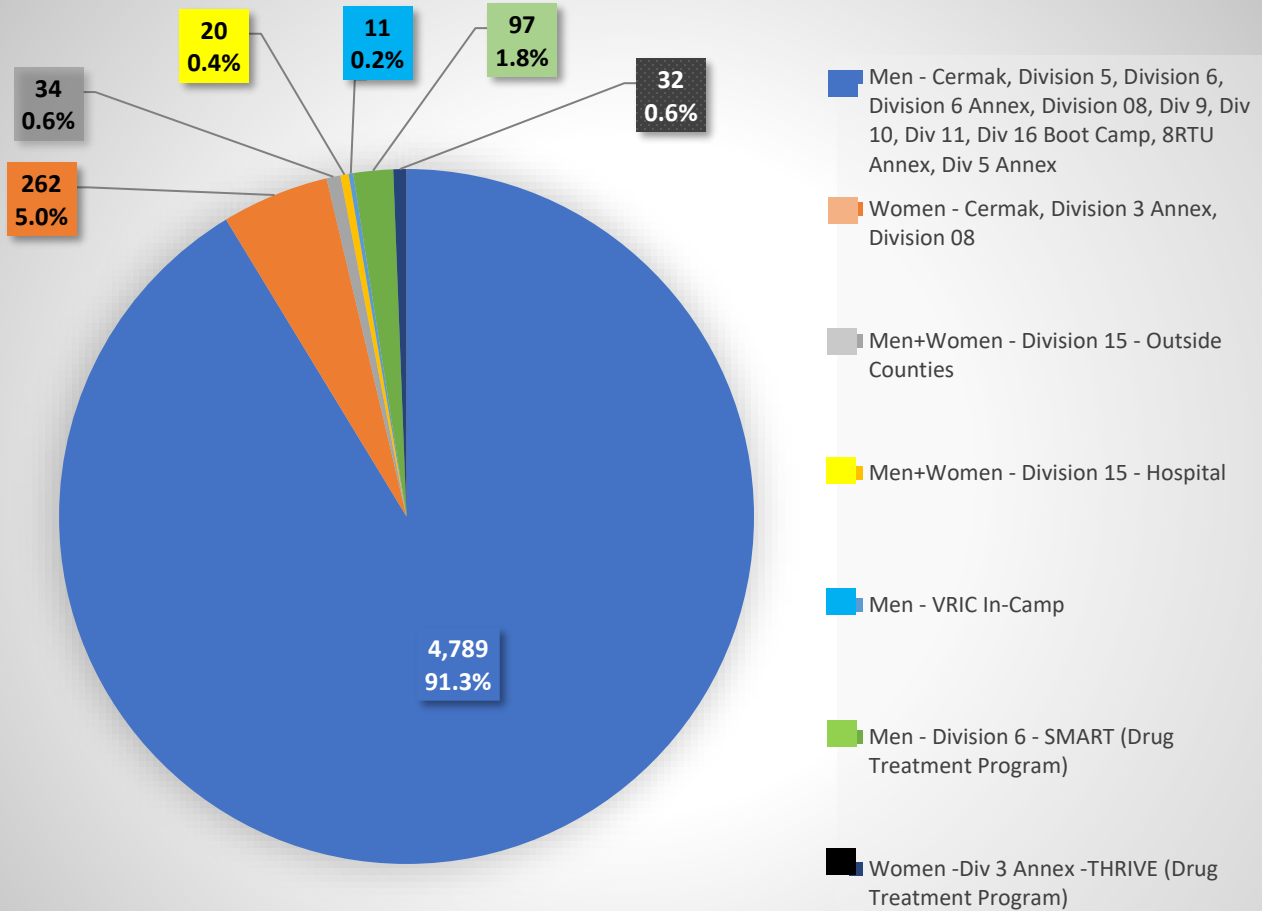

# Sheriff's Daily Report

12/2/2024

Under the Custody of the Sheriff	
Total Male and Female	6,739
Jail Population	5,245
Community Corrections	1,494

## Jail Population - Behind the Walls

### In Confinement

Gender ID Distribution

Race Distribution

Age Distribution